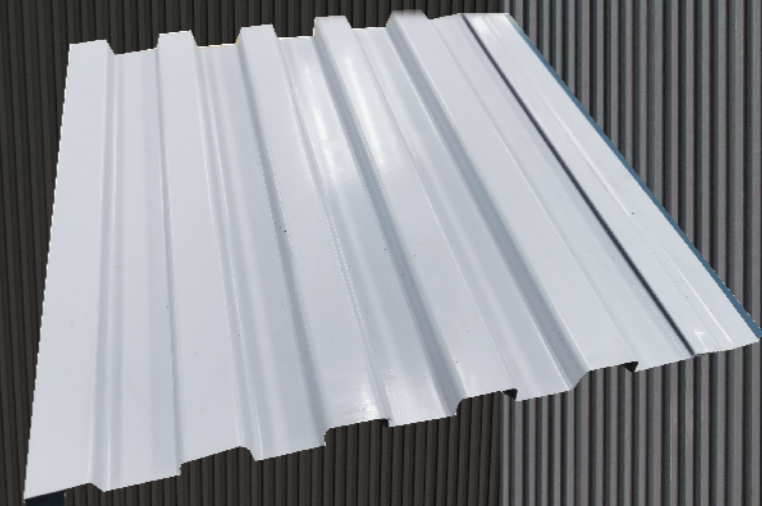

The Symbol Of Quality

**Astino
Panel
275**

Design Flexibility

**AST
Panel 275**

ELEGANT
APPEARANCE

AST PANEL

Ast Panel 275

An Extremely Stylish Decorative Profile, Which Fits To Modern Design Application For Both Commercial And Residential Decoration Use. Our Ast Panel 275 Is An Excellent Choice To Enhance The Overall Appearance Which Can Be Installed Easily By Screwing In Vertically Or Horizontally And The Screws Are Hidden From Sight For Maintaining A Very Great Appearance. With Various Design Ideas And Applications, The Unique And Textured Appearance Of Ast Panel 275 Can Transform Your Working Or Living Spaces Into Sophisticated And Trendy Environments.

AST PANEL 275 offer a wider range of choices to our customers. Offering quality, enhancing the interior of a building to achieve a healthier and more aesthetically pleasing environment.

Stone Grey Texture

Off White

Volcanic Grey

PRODUCT SPECIFICATIONS

ITEM	SPECIFICATION
Effective Width	275mm
Rib Height	14.8mm
Finishing	Realcolor Cahaya, Realcolor Texture
Tolerance	Length ± 2 mm, Width ± 3 mm, Thickness ± 0.03 mm