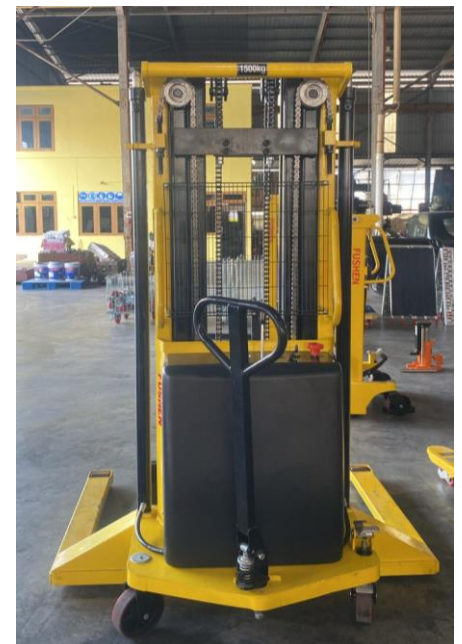

Model	CTD-W 1.5/4.5
Capacity (kg)	1500
Lifting Height (mm)	4500
Mast Type	Triple
Fork Length (mm)	1000
Min. Height of Fork (mm)	65
Closed Height (mm)	2070
Load center (mm)	500
Charging Voltage	AC 220V
Motor Power	1.6kW
Outer Width of Legs (mm)	760
Inner Width of Legs (mm)	460
Adjustable width of Forks (mm)	320 - 760
Rear Wheel Size (mm)	180x50
Front Wheel Size (mm)	80x93
Weight (kg)	595
Pallet Use	Open Pallet & Close Pallet