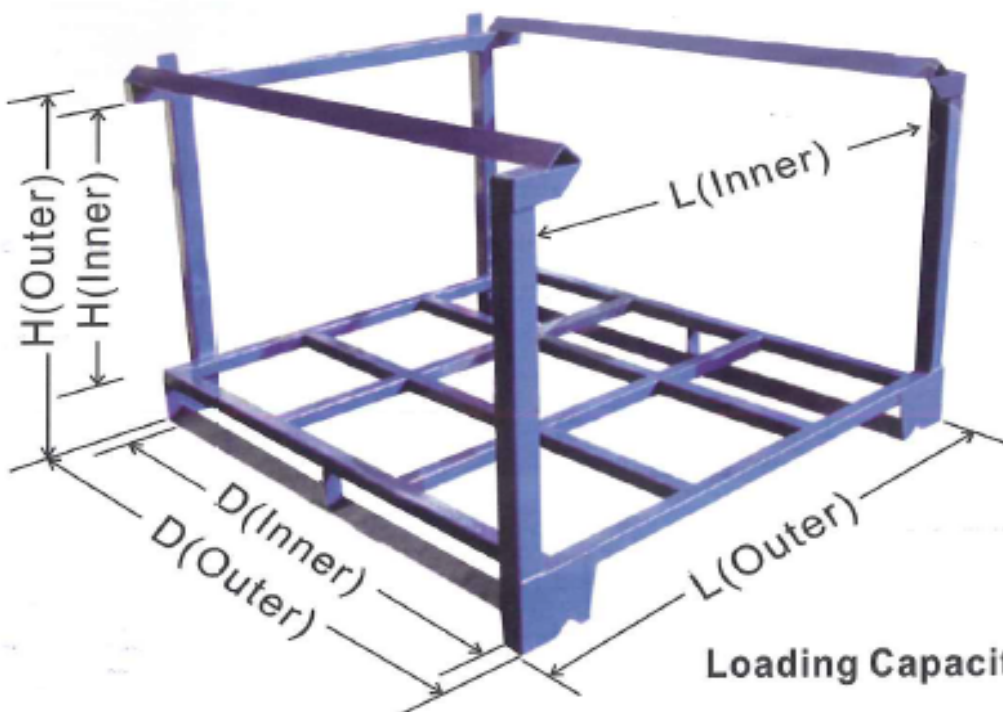

PALLET CAGES

Pallet Cages					
Model		PC-MXT1	PC-MXT2	PC-MXT3	PC-MXT4
Height	mm	1520	1640	2040	1660
Width	mm	1000	1100	1250	1375
Length	mm	1200	1350	1300	1740
Load Capacity	kgs	1000			
Colour		Blue / Yellow			
* custom made, with / without mesh and available in any size as per request.					

Loading Capacity: 1000Kgs