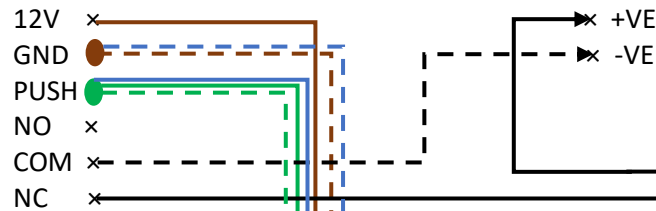

<https://www.pasangcctv.com.my>

<http://www.zashtech.com>

DA3000

Wiring SOP

Method 2: Tamper-Proof Installation

POWER SUPPLY / 12V Adaptor

EM LOCK

Door Bell

Break Glass

Exit Button

DA3000

Key Switch