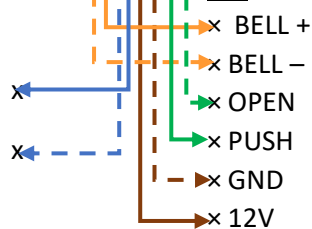

<https://www.pasangcctv.com.my>

<http://www.zashtech.com>

DA3000

Wiring SOP

Method 2: Tamper-Proof Installation

POWER SUPPLY / 12V Adaptor

EM LOCK

Door Bell

Break Glass

Exit Button

DA3000

Key Switch