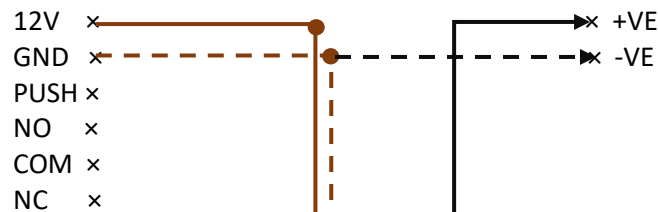

<http://www.zashtech.com>

DA3000

Wiring SOP

Method 1: Standard Installation

POWER SUPPLY / 12V Adaptor

EM LOCK

Door Bell

Break Glass