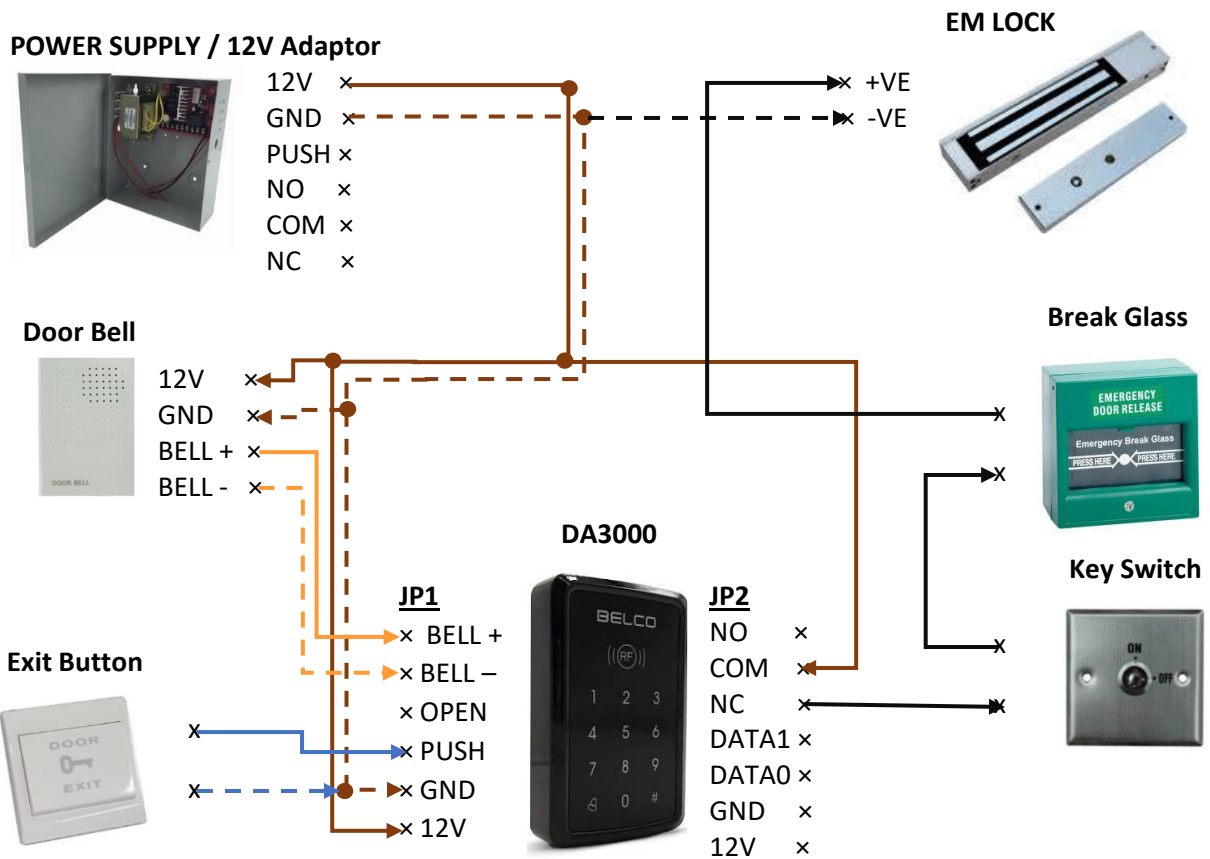

ZashTech Sdn. Bhd 1263902-U

25-GF Jalan Setia Perdana BD U13/BD
Setia Alam, 40170 Shah Alam, Selangor

Hp: 013-7919149 (Syauqy)

Office: 03-33586175

Email: zashtech.sales@gmail.com

<https://www.pasangcctv.com.my>

<http://www.zashtech.com>

DA3000

Wiring SOP

Method 1: Standard Installation

POWER SUPPLY / 12V Adaptor

EM LOCK

Door Bell

Break Glass

Exit Button

DA3000

Key Switch