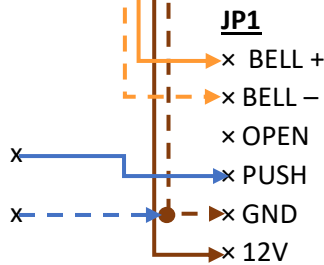

Break Glass

Exit Button