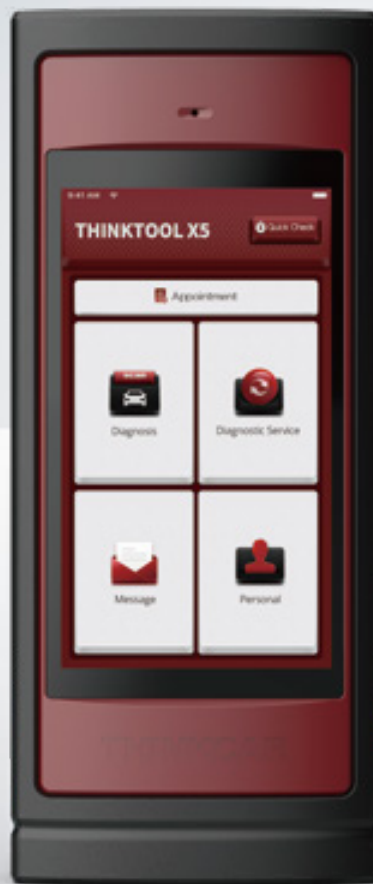

THINKTOOL X5

5-INCH Real-time Video Remote Diagnostic Tablet

TO SEE, TO HEAR, THE FIRST REAL-TIME REMOTE DIAGNOSTIC SERVICE

Local OE-Level
Diagnosis

Advanced Coding

Bi-directional Control

Special Function

Heavy Duty
(Optional)

THINKCAR
LEADING TECH IN DIAGNOSTICS

 @thinkcar.official

 @ObdThinkcar

THINKTOOL X5

5-INCH Real-time Video Remote Diagnostic Tablet

TO SEE, TO HEAR, THE FIRST REAL-TIME REMOTE DIAGNOSTIC SERVICE

THINKTOOL X5 introduce the world first dual remote diagnostic technology in the 5-inch tablet to diagnose vehicle remotely. With the service of online technicians, repair shops and auto-mechanics (Consumer- end) can use X5 to initiate a remote request to communicate with X5 online technicians via video, voice or text.

Video Remote Diagnosis

Repair Shop

Video Remote Service Center

Local OE-Level Diagnosis

THINKTOOL X5 is also an OE level diagnostic tool, android 10 operating system, supports full vehicle diagnosis, read and clear fault codes, special function, bi-directional control and more.

Read Codes

Clear Codes

Live Data Stream

Diagnostics Function

Bi-directional control

Advanced Coding

Specifications

- Operating System: Android 10
- Screen Size: 5-inch
- Battery: 3150mAh/3.7V
- Camera: 13MP Rear
- Storage: 64G/ 4G