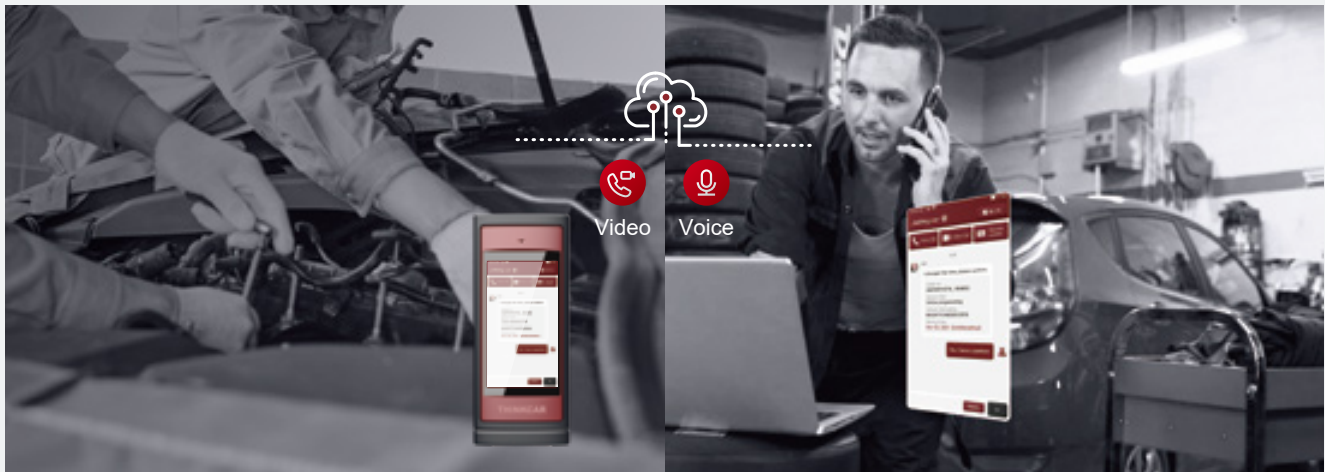

THINKCAR
LEADING TECH IN DIAGNOSTICS

 @thinkcar.official

 @ObdThinkcar

THINKTOOL X5

5-INCH Real-time Video Remote Diagnostic Tablet

TO SEE, TO HEAR, THE FIRST REAL-TIME REMOTE DIAGNOSTIC SERVICE

THINKTOOL X5 introduce the world first dual remote diagnostic technology in the 5-inch tablet to diagnose vehicle remotely. With the service of online technicians, repair shops and auto-mechanics (Consumer- end) can use X5 to initiate a remote request to communicate with X5 online technicians via video, voice or text.

Video Remote Diagnosis

Repair Shop

Video Remote Service Center

Local OE-Level Diagnosis

THINKTOOL X5 is also an OE level diagnostic tool, android 10 operating system, supports full vehicle diagnosis, read and clear fault codes, special function, bi-directional control and more.