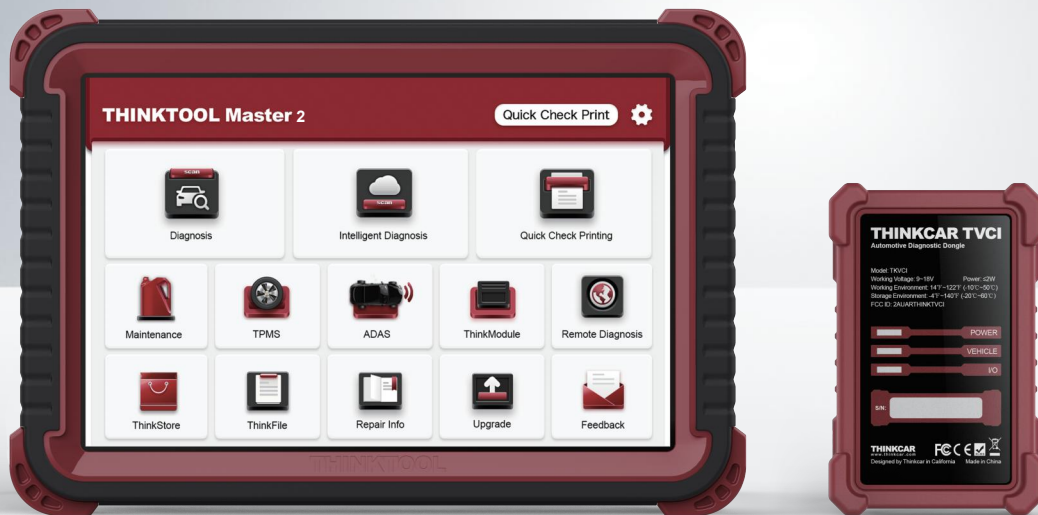

THINKTOOL Master 2

10 inches Online Programming Diagnostic Tool

THE MOST INTELLIGENT DIAGNOSTIC TOOL, SUPPORT **CAN FD** PROTOCOL

Programming

Heavy Duty Support
(Optional)

OE-Level Diagnostics

Full TPMS Services
(Optional)

THINKCAR
LEADING TECH IN DIAGNOSTICS

 @thinkcar.official

 @ObdThinkcar

THINKTOOL Master 2

10 inches Online Programming Diagnostic Tool

THE MOST INTELLIGENT DIAGNOSTIC TOOL,SUPPORT CAN FD PROTOCOL

THINKTOOL Master 2 is a 10 inches professional diagnostic tool based on Android 10 system with online programming, full vehicle scan, 35 maintenance reset and more advanced diagnostic functions.

Online Programming

THINKTOOL Master 2 supports online programming functions for Audi, BMW, LANDROVER, Mercedes-Benz, Nissan, Porsche, Seat, Skoda, Subaru, VW and more.

Support 9 Functional Moduels

THINK Battery Tester (Optional)

THINKTPMS G1 (Optional)

THINKTOOL Video Scope (Optional)

THINKTOOL Scope Box (Optional)

THINKWORK LIGHT (Optional)

THINKTOOL Thermal Imager (Optional)

THINKPRINTER (Optional)

Heavy Duty Modules

With heavy duty module, THINKTOOL Master 2 is capable of diagnose 24V heavy duty trucks including read version information, read and clear DTCs, data stream, actuation test, special function and more.