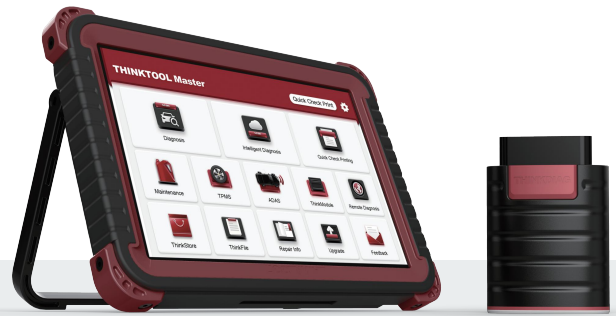

# THINKTOOL Master

10 inches Online Programming Diagnostic Tool

THE MOST INTELLIGENT DIAGNOSTIC TOOL

Programming

Heavy Duty Support  
(Optional)

OE-Level Diagnostics

Full TPMS Services  
(Optional)

**THINKCAR**  
LEADING TECH IN DIAGNOSTICS

# THINKTOOL Master

10 inches Online Programming Diagnostic Tool  
THE MOST INTELLIGENT DIAGNOSTIC TOOL

THINKTOOL Master is a 10 inches professional diagnostic tool based on Android 10 system with online programming, full vehicle scan, 35 maintenance reset and more advanced diagnostic functions.

## Heavy Duty Modules

With heavy duty module, THINKTOOL Master is capable of diagnose 24V heavy duty trucks including read version information, read and clear DTCs, data stream, actuation test, special function and more.