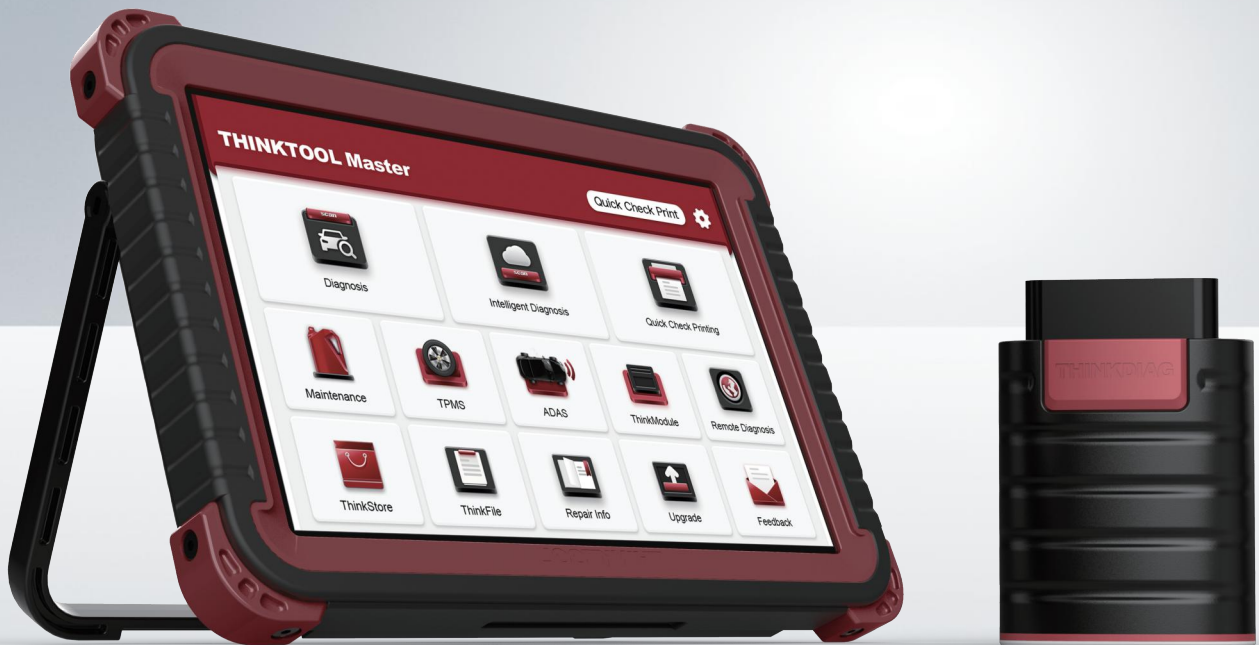

# THINKTOOL Master

10 inches Online Programming Diagnostic Tool

THE MOST INTELLIGENT DIAGNOSTIC TOOL

Programming

Heavy Duty Support  
(Optional)

OE-Level Diagnostics

Full TPMS Services  
(Optional)

**THINKCAR**  
LEADING TECH IN DIAGNOSTICS

# THINKTOOL Master

10 inches Online Programming Diagnostic Tool  
THE MOST INTELLIGENT DIAGNOSTIC TOOL

THINKTOOL Master is a 10 inches professional diagnostic tool based on Android 10 system with online programming, full vehicle scan, 35 maintenance reset and more advanced diagnostic functions.

## Heavy Duty Modules

With heavy duty module, THINKTOOL Master is capable of diagnose 24V heavy duty trucks including read version information, read and clear DTCs, data stream, actuation test, special function and more.