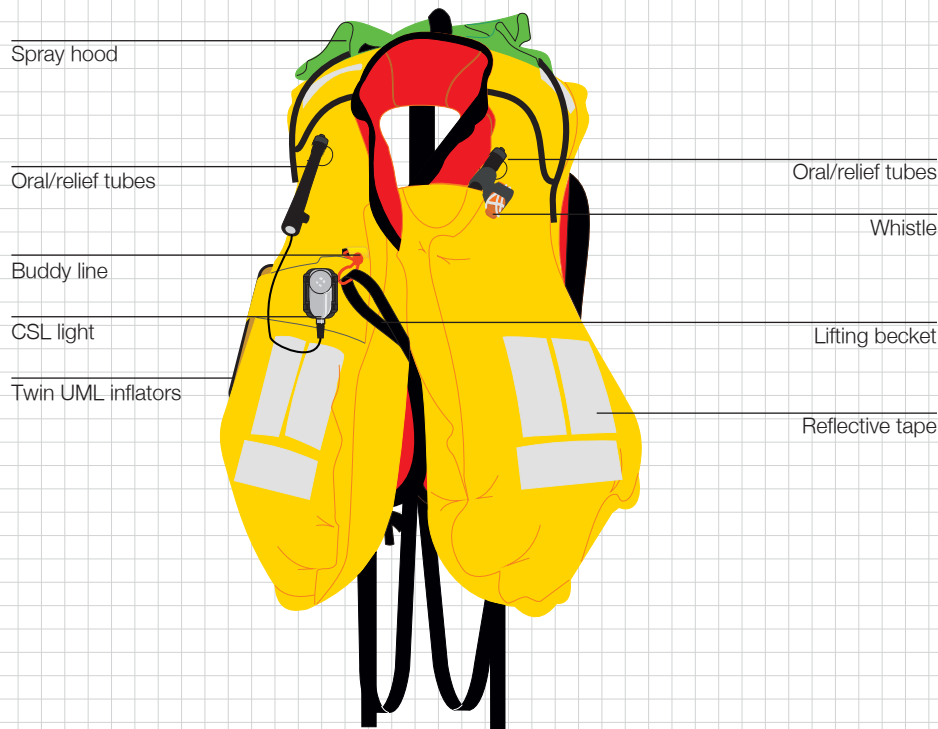

INFLATED

Inside the lifejacket the Seacrewsader 275N Twin offers;

- A turn speed of less than two seconds and unrivalled freeboard of an average of 40 percent* more than the standard requirement
- Easy integration with a PLB or AIS system. Coupled with a SOLAS approved light, whistle and reflective tape ensures you are located quickly
- An accessible lifting point is incorporated on the front of the Seacrewsader 275N Twin for ease of recovery
- Exceptional chin support helps to ensure airways are kept clear when in the water and protects from water funneling

*Results and times relate to average from type testing during approval.

The Crewsaver industrial and commercial range has been developed over many years using only the most advanced fabrics and manufacturing processes. Continuous stringent research and development within the industry has seen Crewsaver products in use worldwide in a diverse range of commercial sectors and institutions. Designed to perform in the most arduous environments, Crewsaver has developed a range that suits all your safety needs.