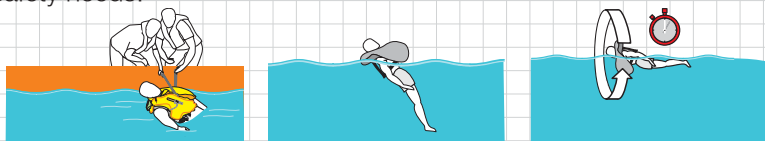

Due to crew saver's policy of continual improvement, we reserve the right to amend specifications where necessary without notice. Information correct at time of printing.

PART NUMBER	PRODUCT NAME
1142-AUTOH	SEACREWSADER 275N TWIN AUTOMATIC HARNESS
1143-AUTO	SEACREWSADER 275N TWIN AUTOMATIC WITH HOOD
1143-AUTOH	SEACREWSADER 275N TWIN AUTOMATIC HARNESS WITH HOOD
1143-PLUS	SEACREWSADER 275N TWIN AUTOMATIC FALL ARREST HARNESS WITH HOOD
1143-HDAUTO	SEACREWSADER 275N TWIN WIPE CLEAN AUTOMATIC WITH HOOD
1143-HDAUTOH	SEACREWSADER 275N TWIN WIPE CLEAN AUTOMATIC FALL ARREST HARNESS WITH HOOD
1154-HAMM	CREWFIT 275N TWIN HAMMAR WITH HOOD
1154-H+H	CREWFIT 275N TWIN HAMMAR HARNESS WITH HOOD
1154-PLUS	CREWFIT 275N TWIN HAMMAR FALL ARREST HARNESS WITH HOOD

Survitec House, Lederle Lane, Gosport, Hampshire, PO13 0FZ, United Kingdom

Web: www.crewsaver.com

Email: crew saver.sales@survitecgroup.com