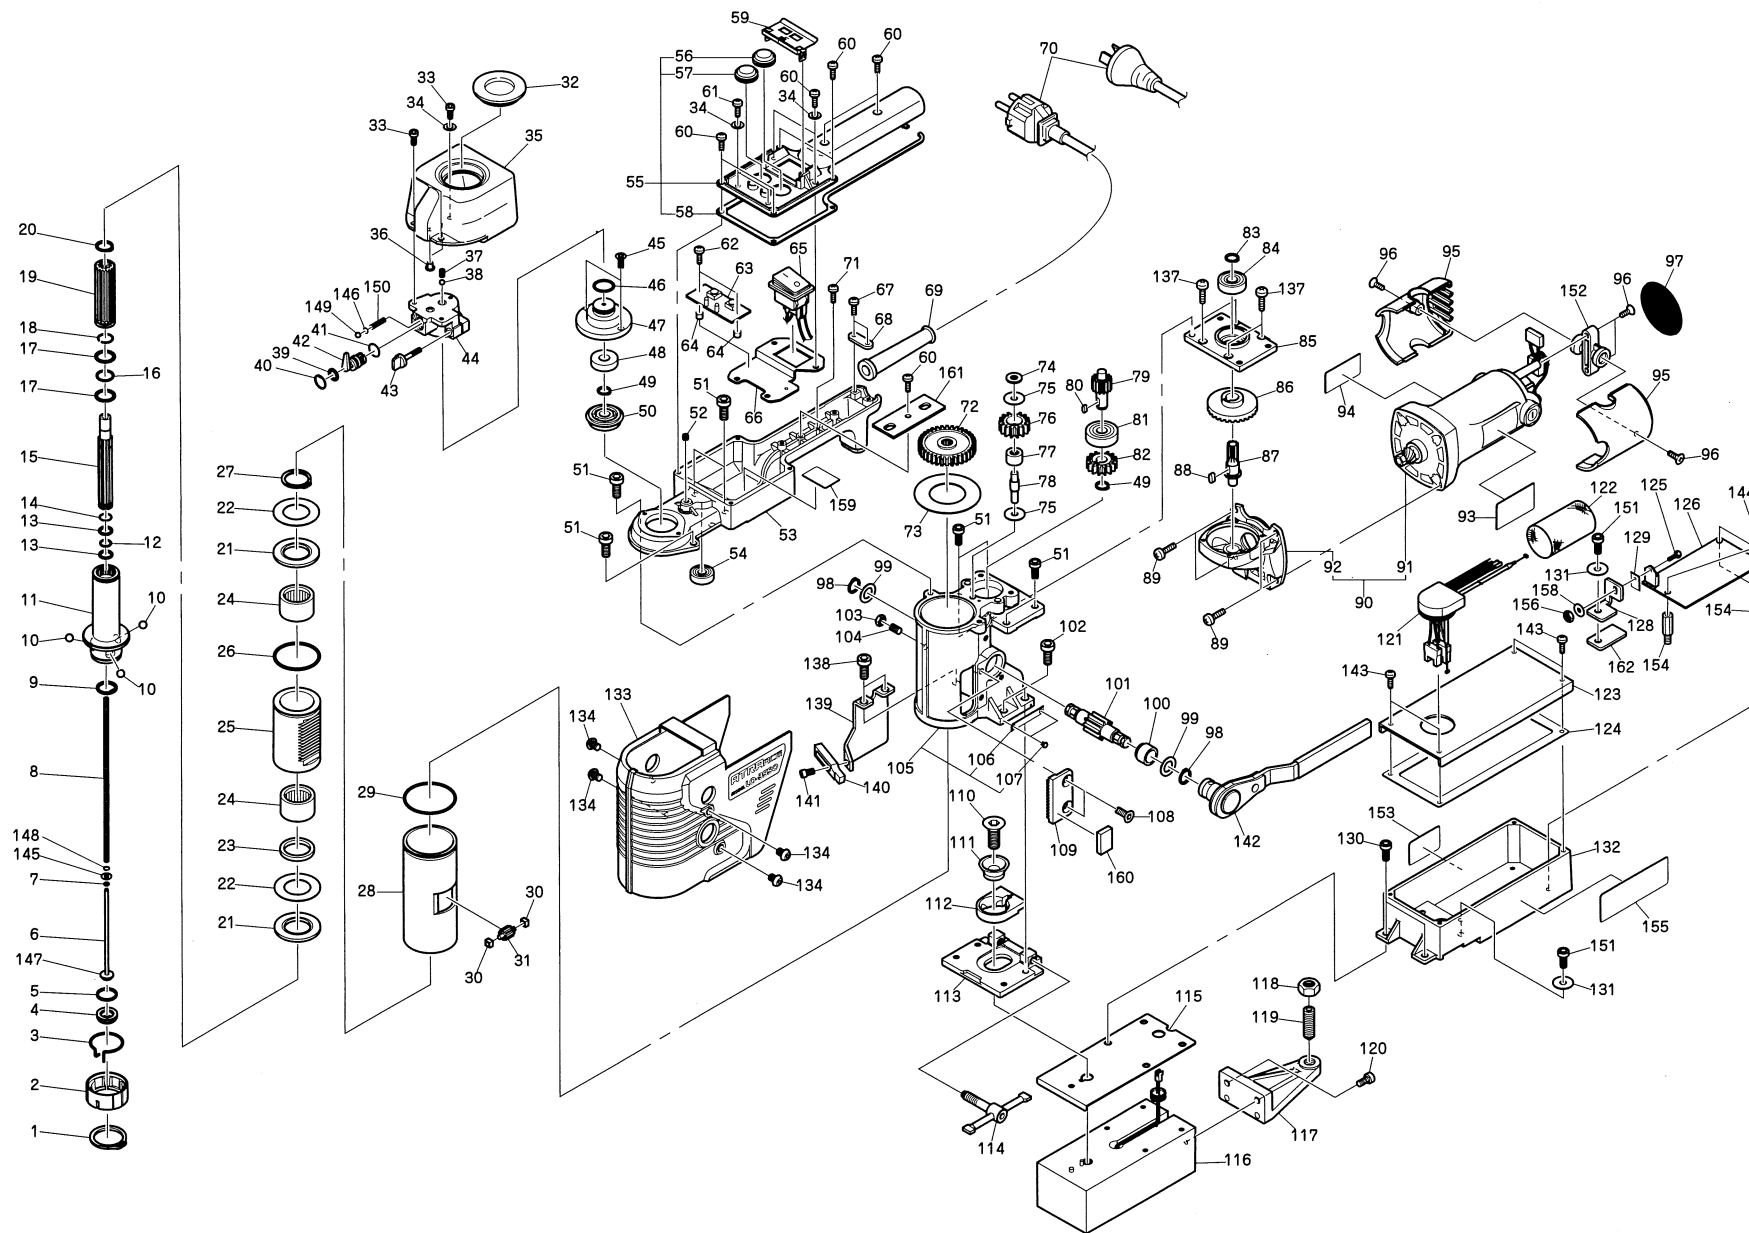

ORDERING PARTS

When ordering parts from sales agent, please be sure to give them part number, part name and quantity.

No.	Part No.	Part Name	Q'ty	Price
1	TP15239	External Retaining Ring C-28	1set	
2	TQ01897	Sleeve	1	
3	TQ10750	Rotaring Spring	1	
4	TB07023	Push Ring Ass'y	1set	
5	TQ10547	Y Packings NB 15x19x1.6	1	
6	TQ11527	Push Rod	1	
7	TQ10395	Oil Ring ss020	1	
8	TQ10735	Spring 0.6x4.1x220	1	
9	TQ05006	Internal Retaining Ring IRTW-19	1	
10	TB01672	Ball 5/16 Ass'y	1set	
11	TQ10728	Arbor	1	
12	TP12004	O-Ring P-10	2	
13	TP05873	Back Up Ring P-10 T2	2	
14	TQ10290	Stop Ring 0-0.8x10.5	1	
15	TQ10729	Spline Shaft	1	
16	TP12010	O-Ring P-14	1	
17	CP26543	Back Up Ring P-15 T2	2	
18	TQ10289	Stop Ring 0-0.8x16.3	1	
19	TQ10730	Double Spline Shaft	1	
20	TQ10368	External Retaining Ring C-13	1	
21	TQ10374	Thrust Bearing	2	
22	TQ10373	Thrust Washer AS1105	2	
23	TQ05259	Oil Seal G25x32x4	1	
24	TQ10375	Needle Bearing HK2520	2	
25	TQ10731	Quill	1	
26	TP03992	O-Ring S-40	1	
27	CQ02200	External Retaining Ring C-25	1	
28	TQ10739	Quill Guide	1	
29	TQ10376	O-Ring S-46	1	
30	TQ10801	Bush □ 6x4	2	
31	TQ10733	Spur Gear 1.0x8	1	
45	TP16219	Hex.Socket Countersunk Head Screw 4x10	2	
46	TP13275	O-Ring P-16	1	
47	TQ10761	Seal Holder	1	
48	TQ10769	Oil Seal AC0279A0	1	
49	TP04595	External Retaining Ring C-10	2	
50	TQ10370	Ball Bearing 6200LLUNR	1	
51	TP00126	Hex.Socket Head Cap Screw 5x16	8	
52	TP04195	Hex.Socket Set Screw With Flat Point 5x5	1	
53	TQ10727	Gearbox Cover	1	
54	TQ14491	Ball Bearing 608ZZ	1	
55	TB07262	Grip Sub Ass'y	1set	
56	(TQ12137)	Cap Red	1	
57	(TQ12138)	Cap Blue	1	
58	(TQ10790)	Packing Grip	1	
59	TB07060	Switch Cover Ass'y	1set	
60	TP02618	Pan Head Screw 4x8	9	
61	TP15164	Pan Head Screw 4x16	2	
62	TQ01184	Pan Head Screw 3x12	2	
63	TB07229	Switch Board Ass'y	1set	
64	TQ10432	Spacer EP-5	2	
65	TB08840	Rocker Switch Ass'y	1set	
66	TQ10748	Switch Stay	1	
67	TP09433	Pan Head Screw 4x10	2	
68	TP14459	Cord Stopper	1	
69	TQ10398	Code Armor	1	
70	TB08731	Cabtyre Cable Ass'y	1set	
	TB09030	Cabtyre Cable Ass'y (China)	1set