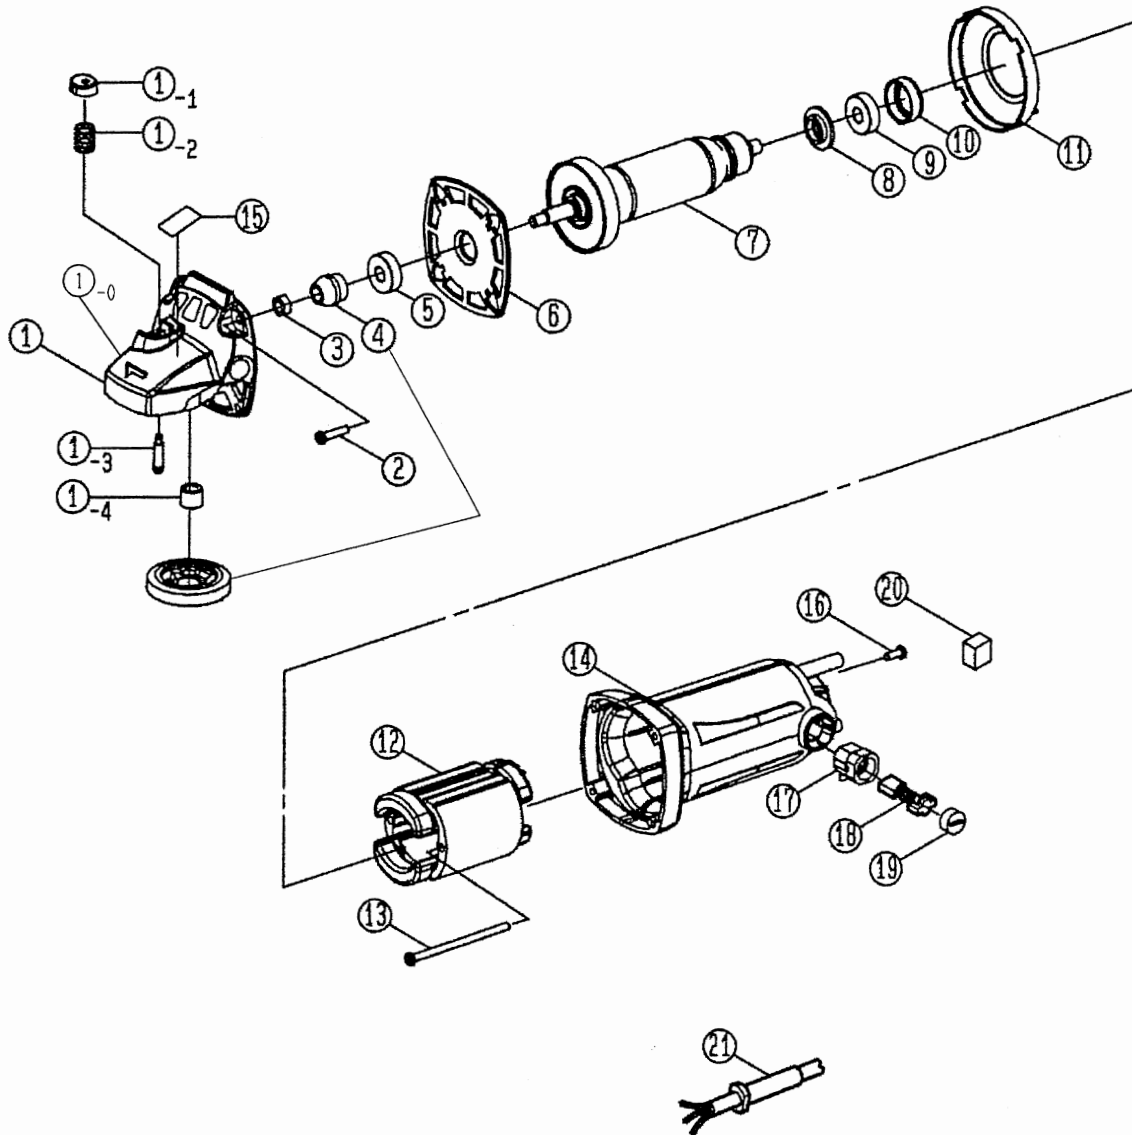

No.	Parts No.	Parts Name	Q'ty
1	TB09024	Gearhousing Ass'y	1set
1-0	(TQ13278)	Gearhousing	1
1-1	(TQ13257)	Lock Button	1
1-2	(TQ13258)	Lock Spring	1
1-3	(TQ13259)	Stopper Pin	1
1-4	(TQ13260)	Needle Bearing	1
2	TQ07488	Pan Head Tapping Screw B 4x18	4
3	TQ14498	Hex. Nut M6 SOB	1
4	TB07094	Bevel Pinion Gear Ass'y	1set
5	TQ13263	Ball Bearing 608LLB	1
6	TQ13264	Bearing Retainer	1
7	TQ13273	Armature 230V LO3550	1
8	TQ10540	Dustproof Cover	1

No.	Parts No.	Parts Name	Q'ty
9	TQ13263	Ball Bearing 608LLB	1
10	TQ10541	Bearing Gum	1
11	TQ13266	Fan Casing	1
12	TQ13274	Stator 230V LO3550	1
13	TQ10544	Pan Head Tapping Screw B 4x70	2
14	TQ13268	Motor Case	1
15	TQ13275	Voltage Display Label LO3550 230V	1
16	TQ07503	Pan Head Tapping Screw B 4x12	2
17	TQ13270	Brush Holder	2
18	TB08837	Carbon Brush	1set
19	TQ13107	Brush Cap	2
20	TQ13272	Connector Block	1
21	TQ10398	Code Armor	1