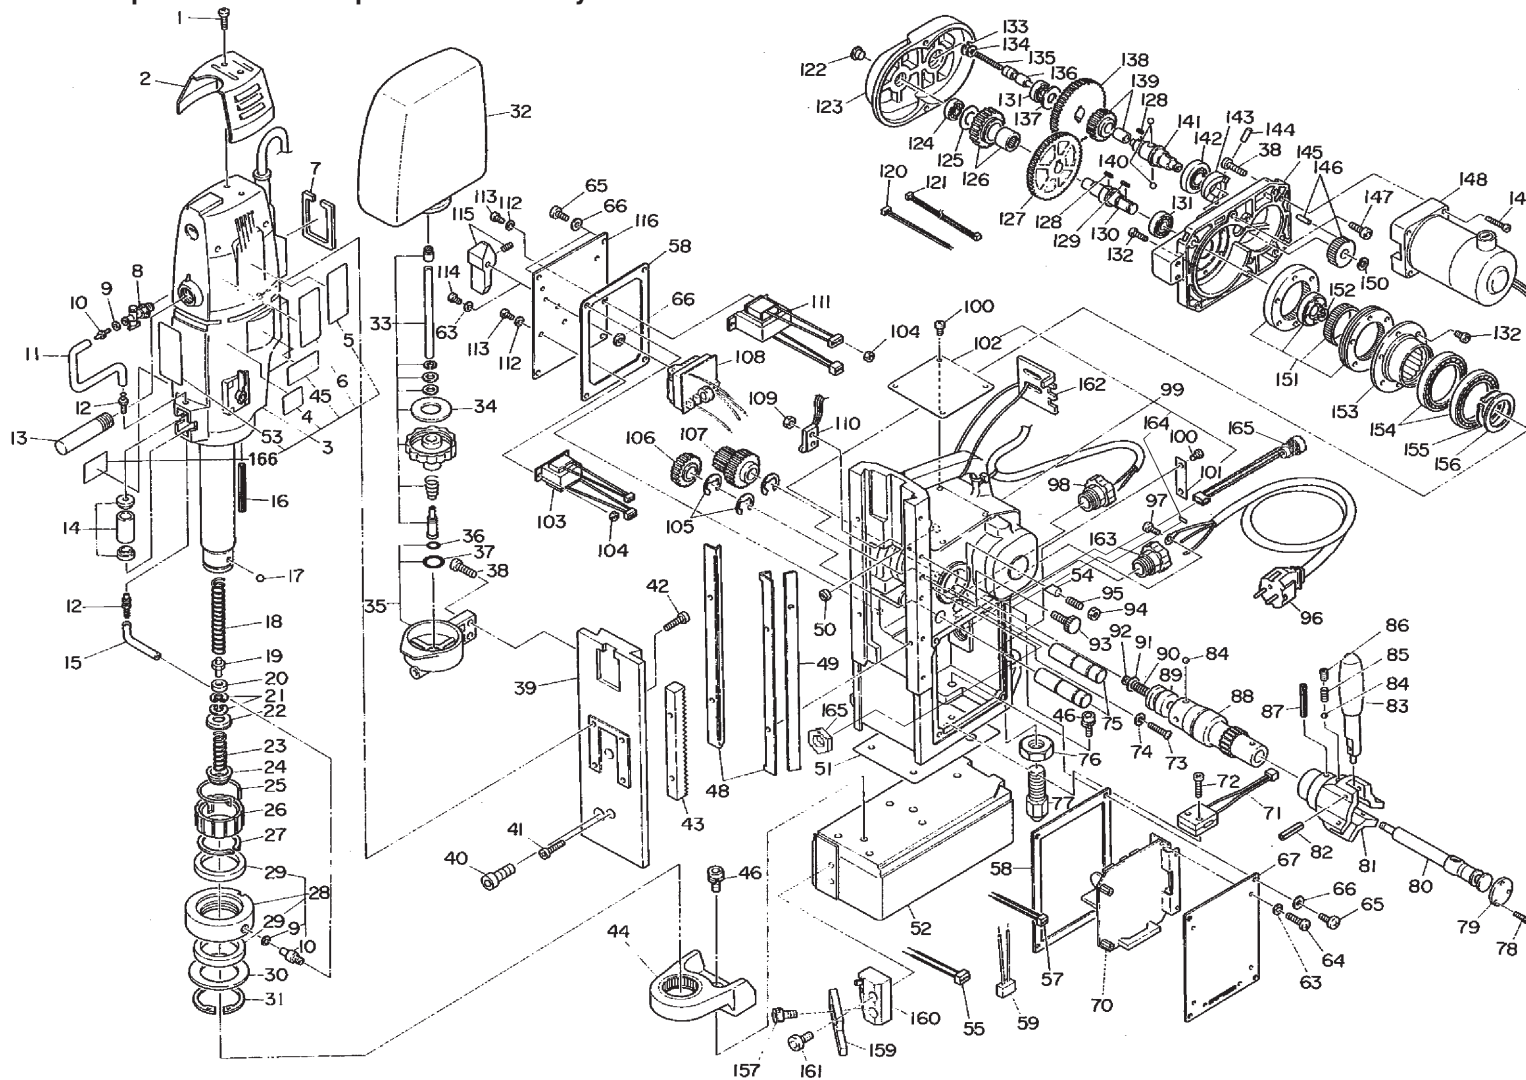

ATRA ACE QA-6500 220-240V ~ ASSEMBLY

⚠ WARNING

This diagram is for reference only. Do not attempt to service or repair the Nitto Portable Magnetic Drilling Machine. Do not take the machine apart. Contact an authorized Nitto dealer for all service and repair of the machine. Improper service and repair can cause accidents and severe injuries. Never attempt to modify the machine. Never attempt to service or repair the machine yourself.