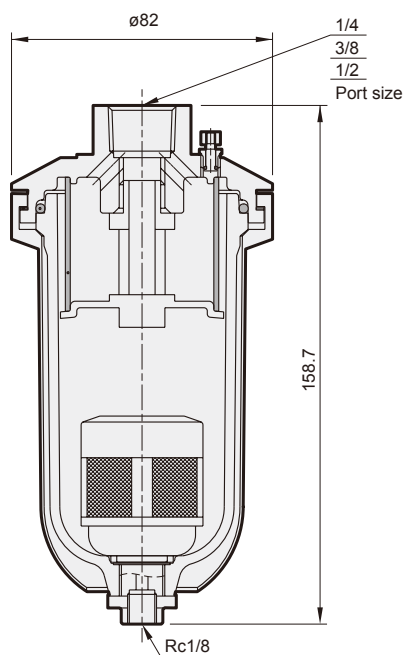

MAD400 series

AUTO DRAINER

Symbol

Specification

Model	MAD400		
Bore No.	8A	10A	15A
Port size	1/4	3/8	1/2
Medium	Air		
Operating pressure range (*)	0.15~1 MPa		
Proof pressure	1.5 MPa		
Ambient temperature	- 5~+60°C (No freezing)		
Weight	480 g		

* Standard unit contains semi-auto-drain function when operating pressure below 0.05 MPa.

Order example

MAD400-D3

Female thread (MADV400-WA)

MAD400

Male thread (MADV400-WB)