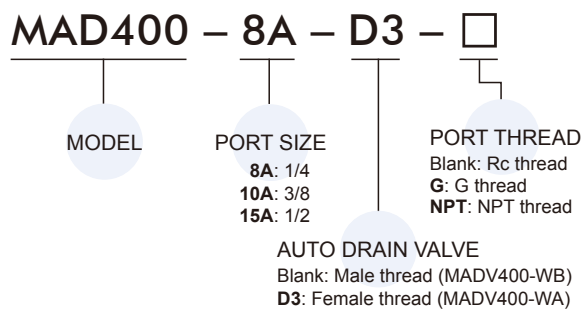

MAD400 series

AUTO DRAINER

Symbol

Specification

Model	MAD400		
Bore No.	8A	10A	15A
Port size	1/4	3/8	1/2
Medium	Air		
Operating pressure range (*)	0.15~1 MPa		
Proof pressure	1.5 MPa		
Ambient temperature	- 5~+60°C (No freezing)		
Weight	480 g		

* Standard unit contains semi-auto-drain function when operating pressure below 0.05 MPa.

Order example

MAD400-D3

Female thread (MADV400-WA)

MAD400

Male thread (MADV400-WB)