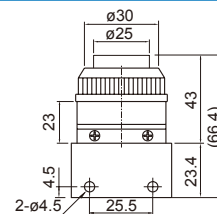

## MECHANICAL VALVE

Roller lever  
EPA-105L

One way lever  
EPA-106

Plain lever  
EPA-107

Push button  
EPA-108B\*

\*B=black

Push button  
EPA-108G\*

\*G=green