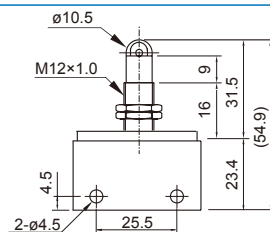

## MECHANICAL VALVE

Pin plunger  
EPA-100

Ball actuator  
EPA-100A

Retained toggle  
EPA-101

Toggle  
EPA-101A

Palm button  
EPA-102

Roller plunger  
EPA-103

Pilot  
EPA-104