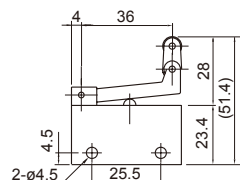

## MECHANICAL VALVE

Roller lever  
EPA-105L

One way lever  
EPA-106

Plain lever  
EPA-107

Push button  
EPA-108B\*

\*B=black

Push button  
EPA-108G\*

\*G=green