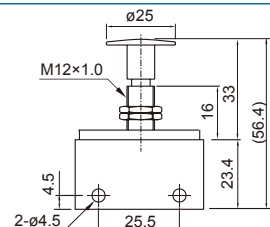

## MECHANICAL VALVE

Pin plunger  
EPA-100

Ball actuator  
EPA-100A

Retained toggle  
EPA-101

Toggle  
EPA-101A

Palm button  
EPA-102

Roller plunger  
EPA-103

Pilot  
EPA-104