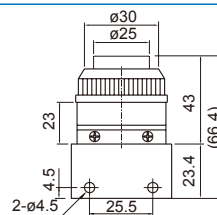

## MECHANICAL VALVE

Roller lever  
EPA-105L

One way lever  
EPA-106

Plain lever  
EPA-107

Push button  
EPA-108B\*

\*B=black

Push button  
EPA-108G\*

\*G=green