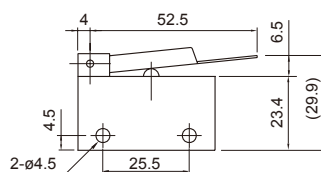

## MECHANICAL VALVE

Roller lever  
EPA-105L

One way lever  
EPA-106

Plain lever  
EPA-107

Push button  
EPA-108B\*

\*B=black

Push button  
EPA-108G\*

\*G=green