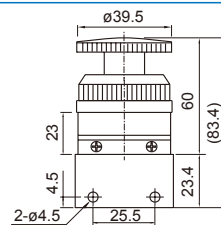

Selector
EPA-109