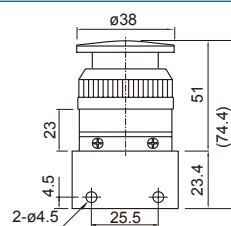

Palm latching actuator
EPA-108RA RESET