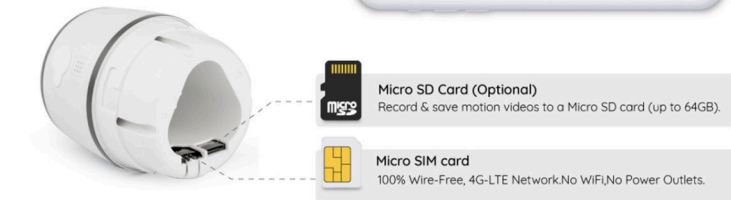

## Camera Specification

<b>Video &amp; Audio</b>	Image Sensor	Starlight CMOS Image Sensor
	Video Resolution	1080p HD at 15 frames/sec
	Video Format	H.264
	Field of View	Fixed lens, 110° diagonal
	Night Vision	Up to 10 m (33 ft)
	Digital Zoom	6x digital zoom
	Audio	High-quality speaker and microphone
<b>PIR Detection &amp; Alert</b>	PIR Detecting Distance	Adjustable up to 10 m (33 ft)
	PIR Detecting Angle	120° horizontal
	Audio Alert	Customized voice-recordable alerts
	Other Alert	Instant email alerts and push notification

<b>Video &amp; Audio</b>	<i>Frequency Bands</i>	<p><i>Europe:</i> LTE FDD: B1/B3/B5/B7/B8/B20 WCDMA: B2/B4/B5</p> <p><i>The United States:</i> LTE FDD: B2/B4/B12 WCDMA: B2/B4/B5</p> <p><i>Australia:</i> LTE FDD: B1/B2/B3/B5/B7/B8/B28 WCDMA: B2/B4/B5 WCDMA: B1/B2/B5/B8</p>
	<i>Transmission Data</i>	<p>LTE FDD: Max 10 Mbps (DL), Max 5 Mbps (UL) LTE TDD: Max 8.96 Mbps (DL), Max 3.1 Mbps (UL) HSPA+: Max 42 Mbps (DL), Max 5.76 Mbps (UL) UMTS: Max 384 Kbps (DL), Max 384 Kbps (UL)</p>
	<i>Battery</i>	7800mAH rechargeable battery (battery life varies based on setting, usage & temperature)
<b>Power</b>	<i>Solar</i>	Can be powered by Reolink Solat Panel
	<i>DC Power</i>	Can be powered by 5V/2A power adapter
<b>Storage</b>	<i>Local Storage</i>	Support up to 64GB micro SD card
	<i>Cloud Storage</i>	Support Reolink Cloud
<b>Working Environment</b>	<i>Operating Temperature</i>	-10° to 55° C (14° to 131° F)
	<i>Weather Resistance</i>	IP65 certified weatherproof
<b>Size &amp; Weight</b>	<i>Size</i>	Φ75 x 113 mm (Φ75x4.4x in)
	<i>Weight (Battery Inc.)</i>	380g (13.4 oz)
<b>Warranty</b>	<i>Limited Warranty</i>	2 year limited warranty