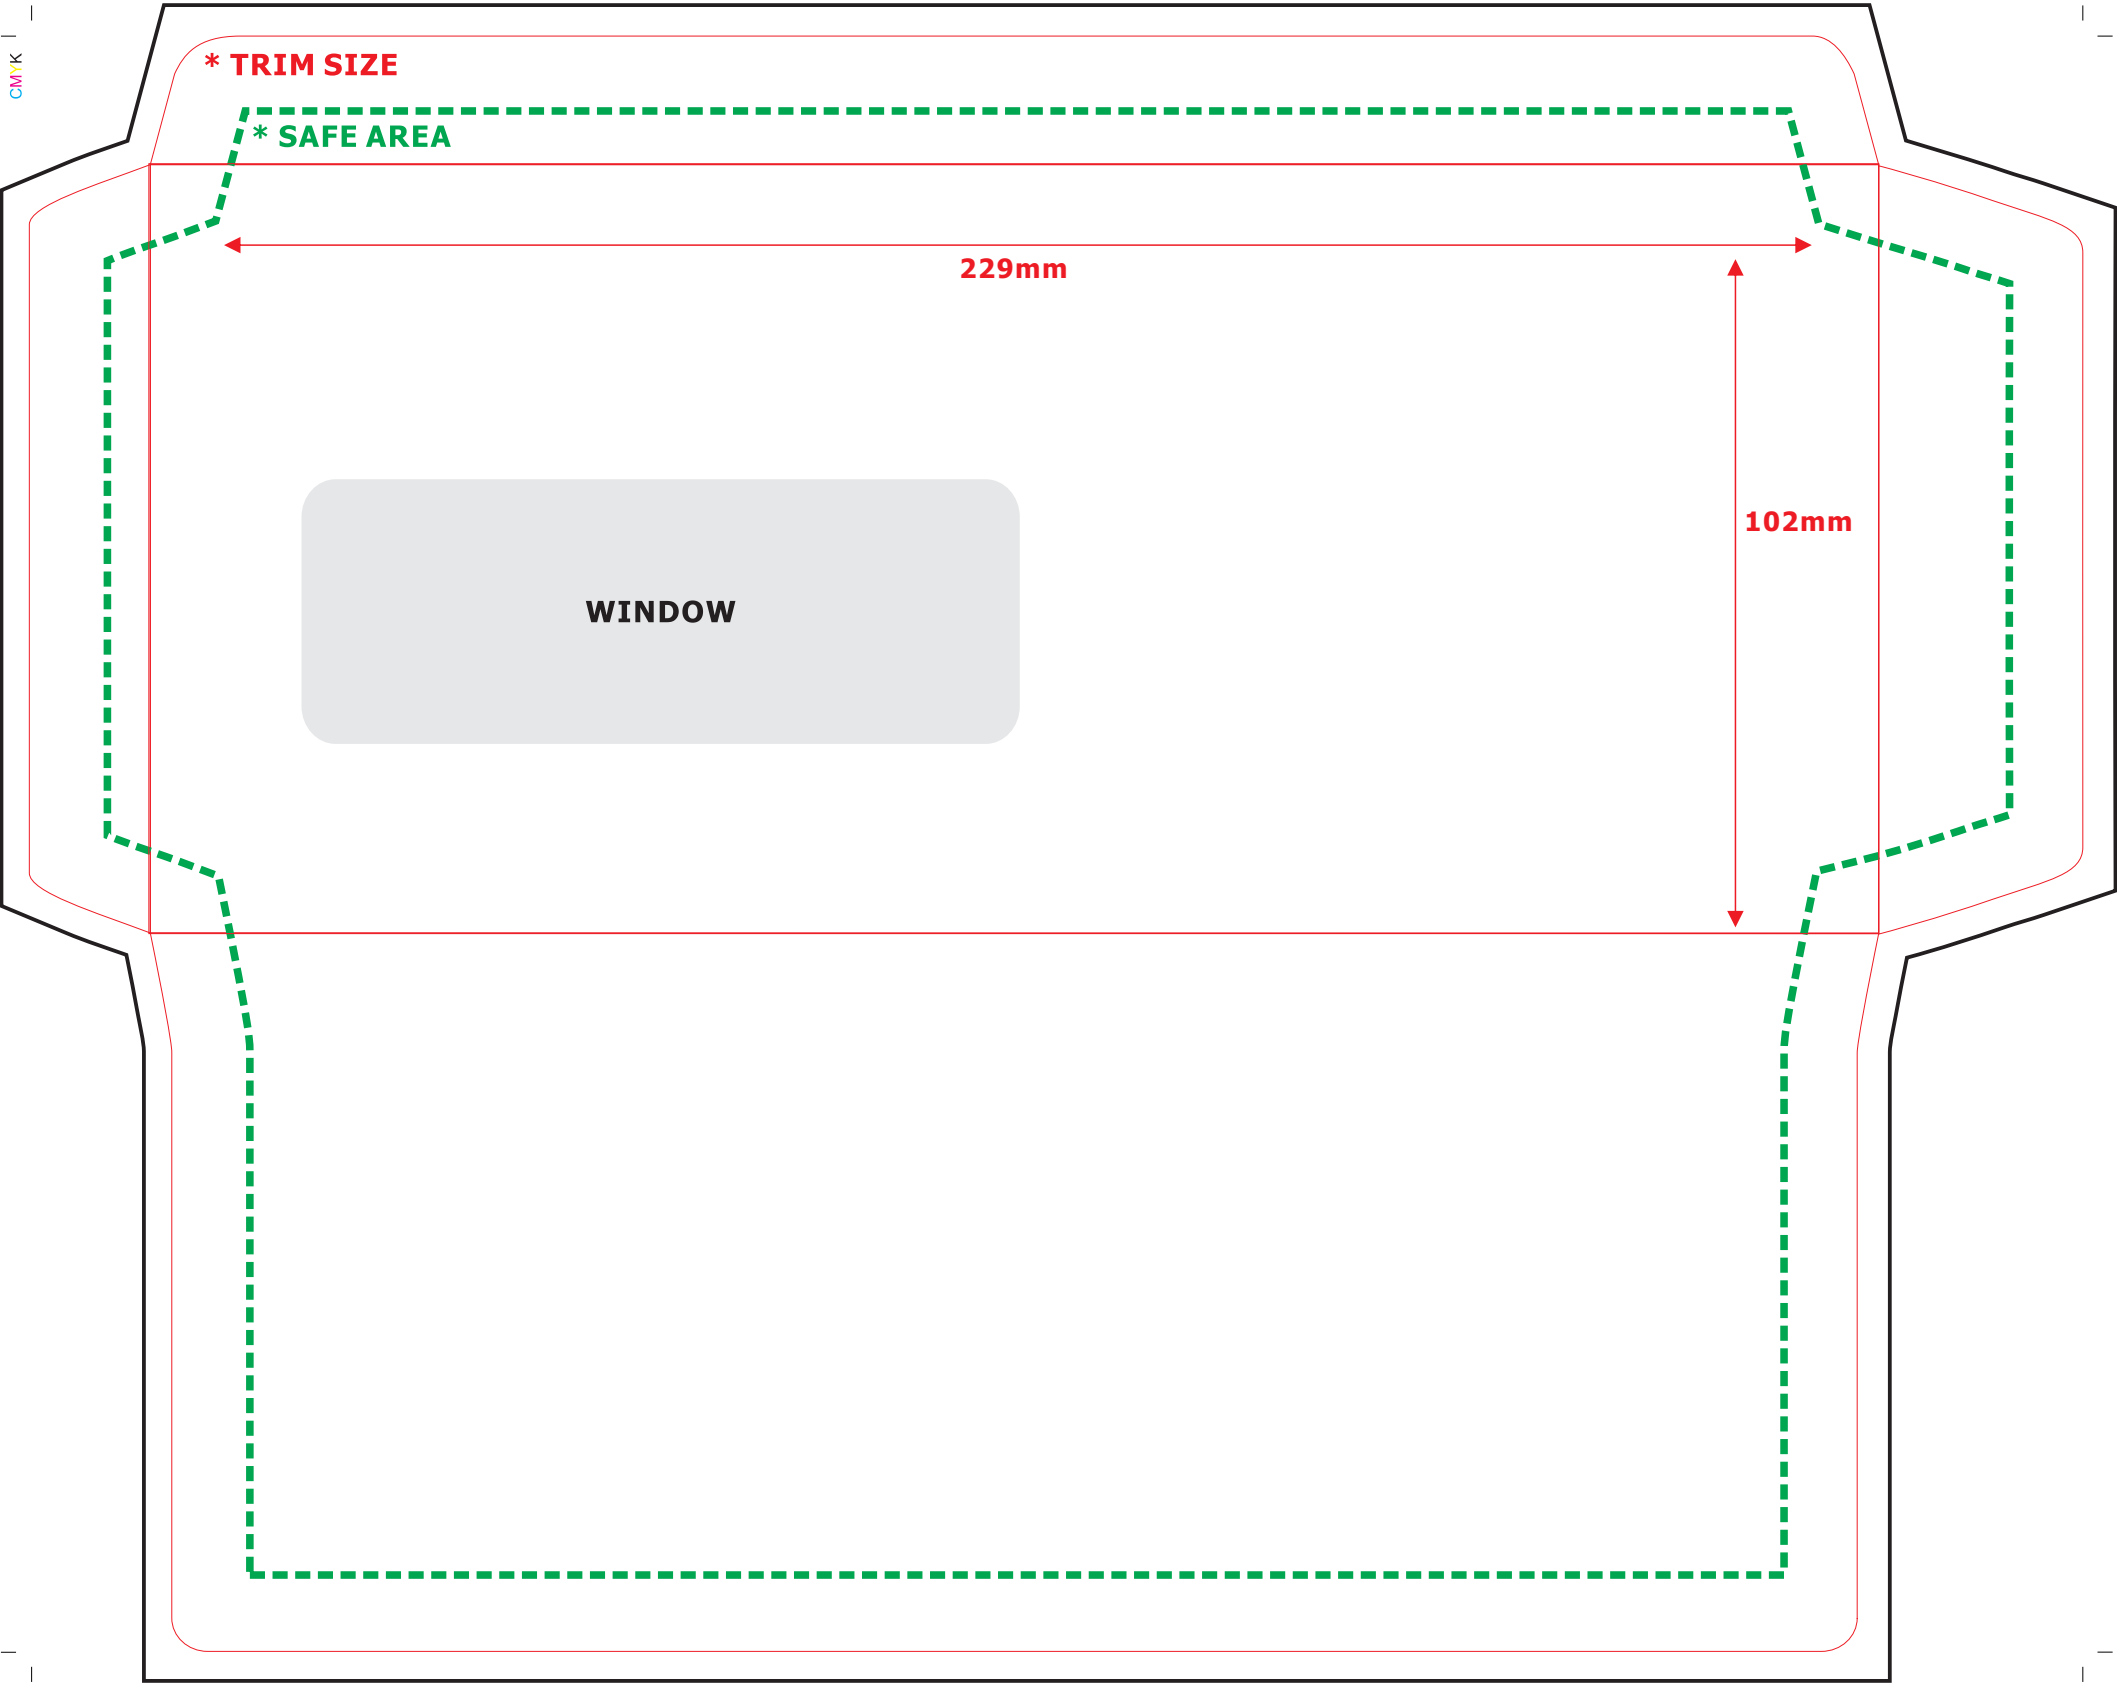

**CUSTOM ENVELOPE 4 COLOUR POCKET 4 X 9 INCHES WITH WINDOW**

— Full Bleed - Extend Background all sides

— Actual Size - Trim Size

- - - Safe Area - All contents