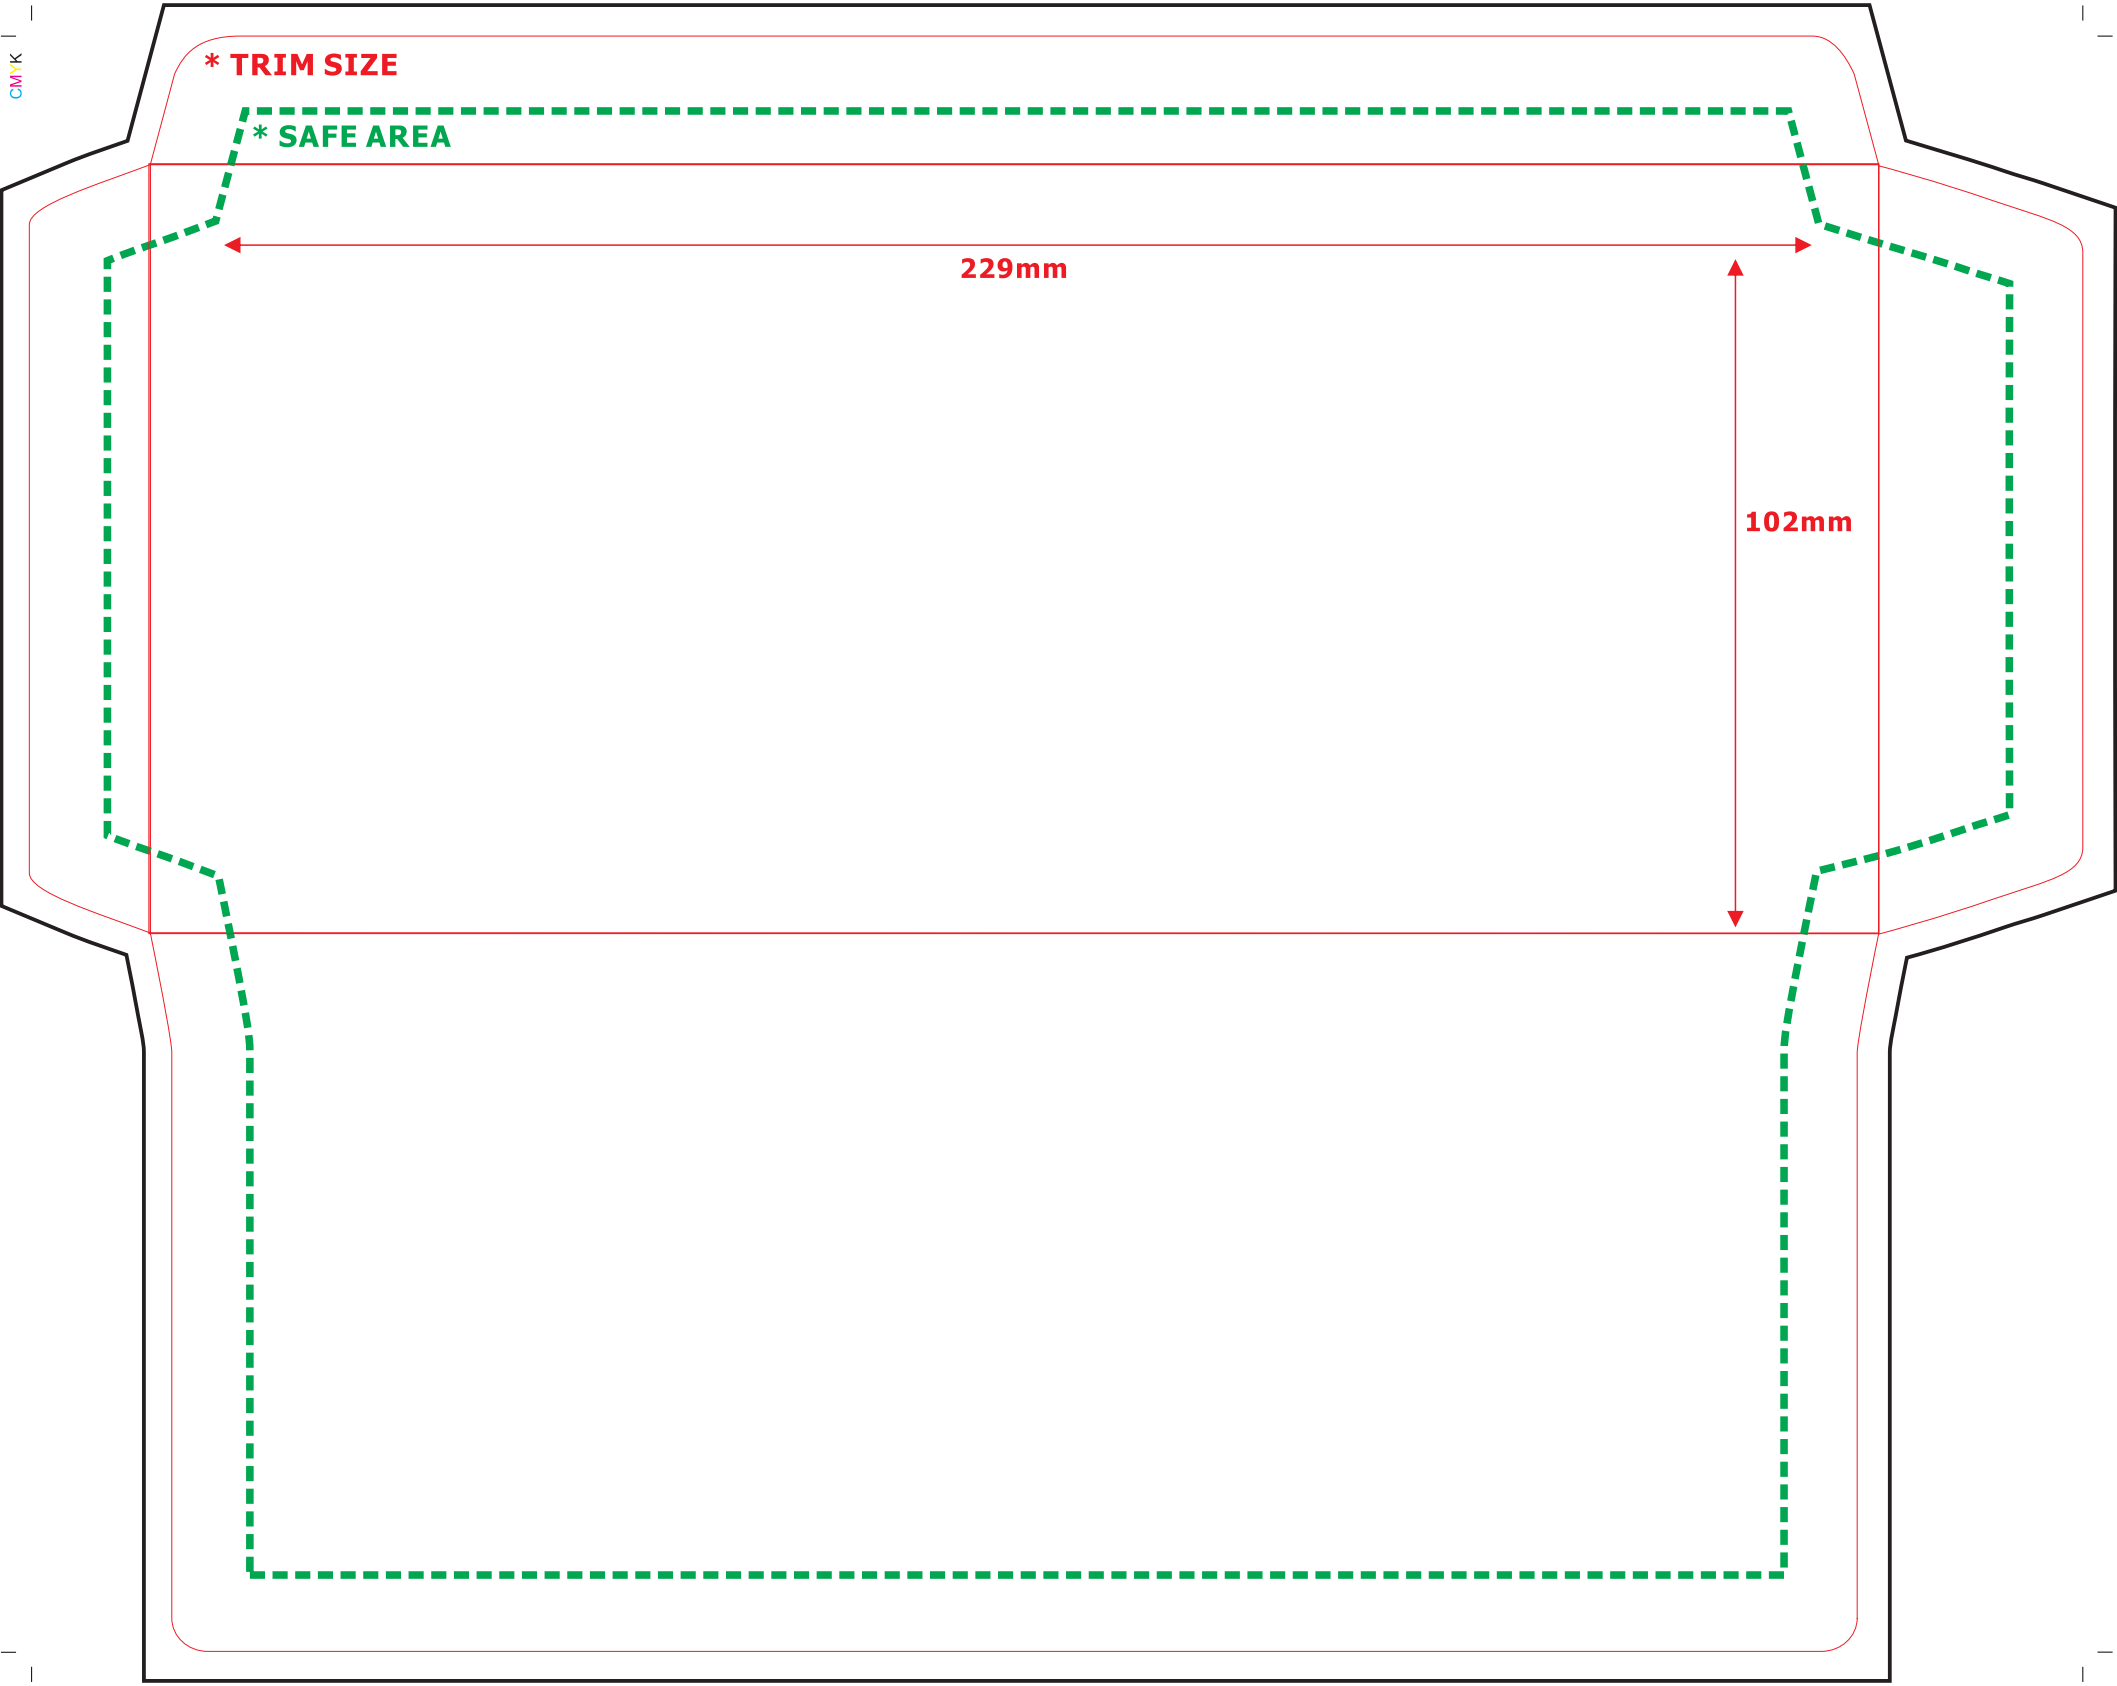

CUSTOM ENVELOPE 4 COLOUR POCKET 4 X 9 INCHES WITHOUT WINDOW

— Full Bleed - Extend Background all sides

— Actual Size - Trim Size

- - - Safe Area - All contents