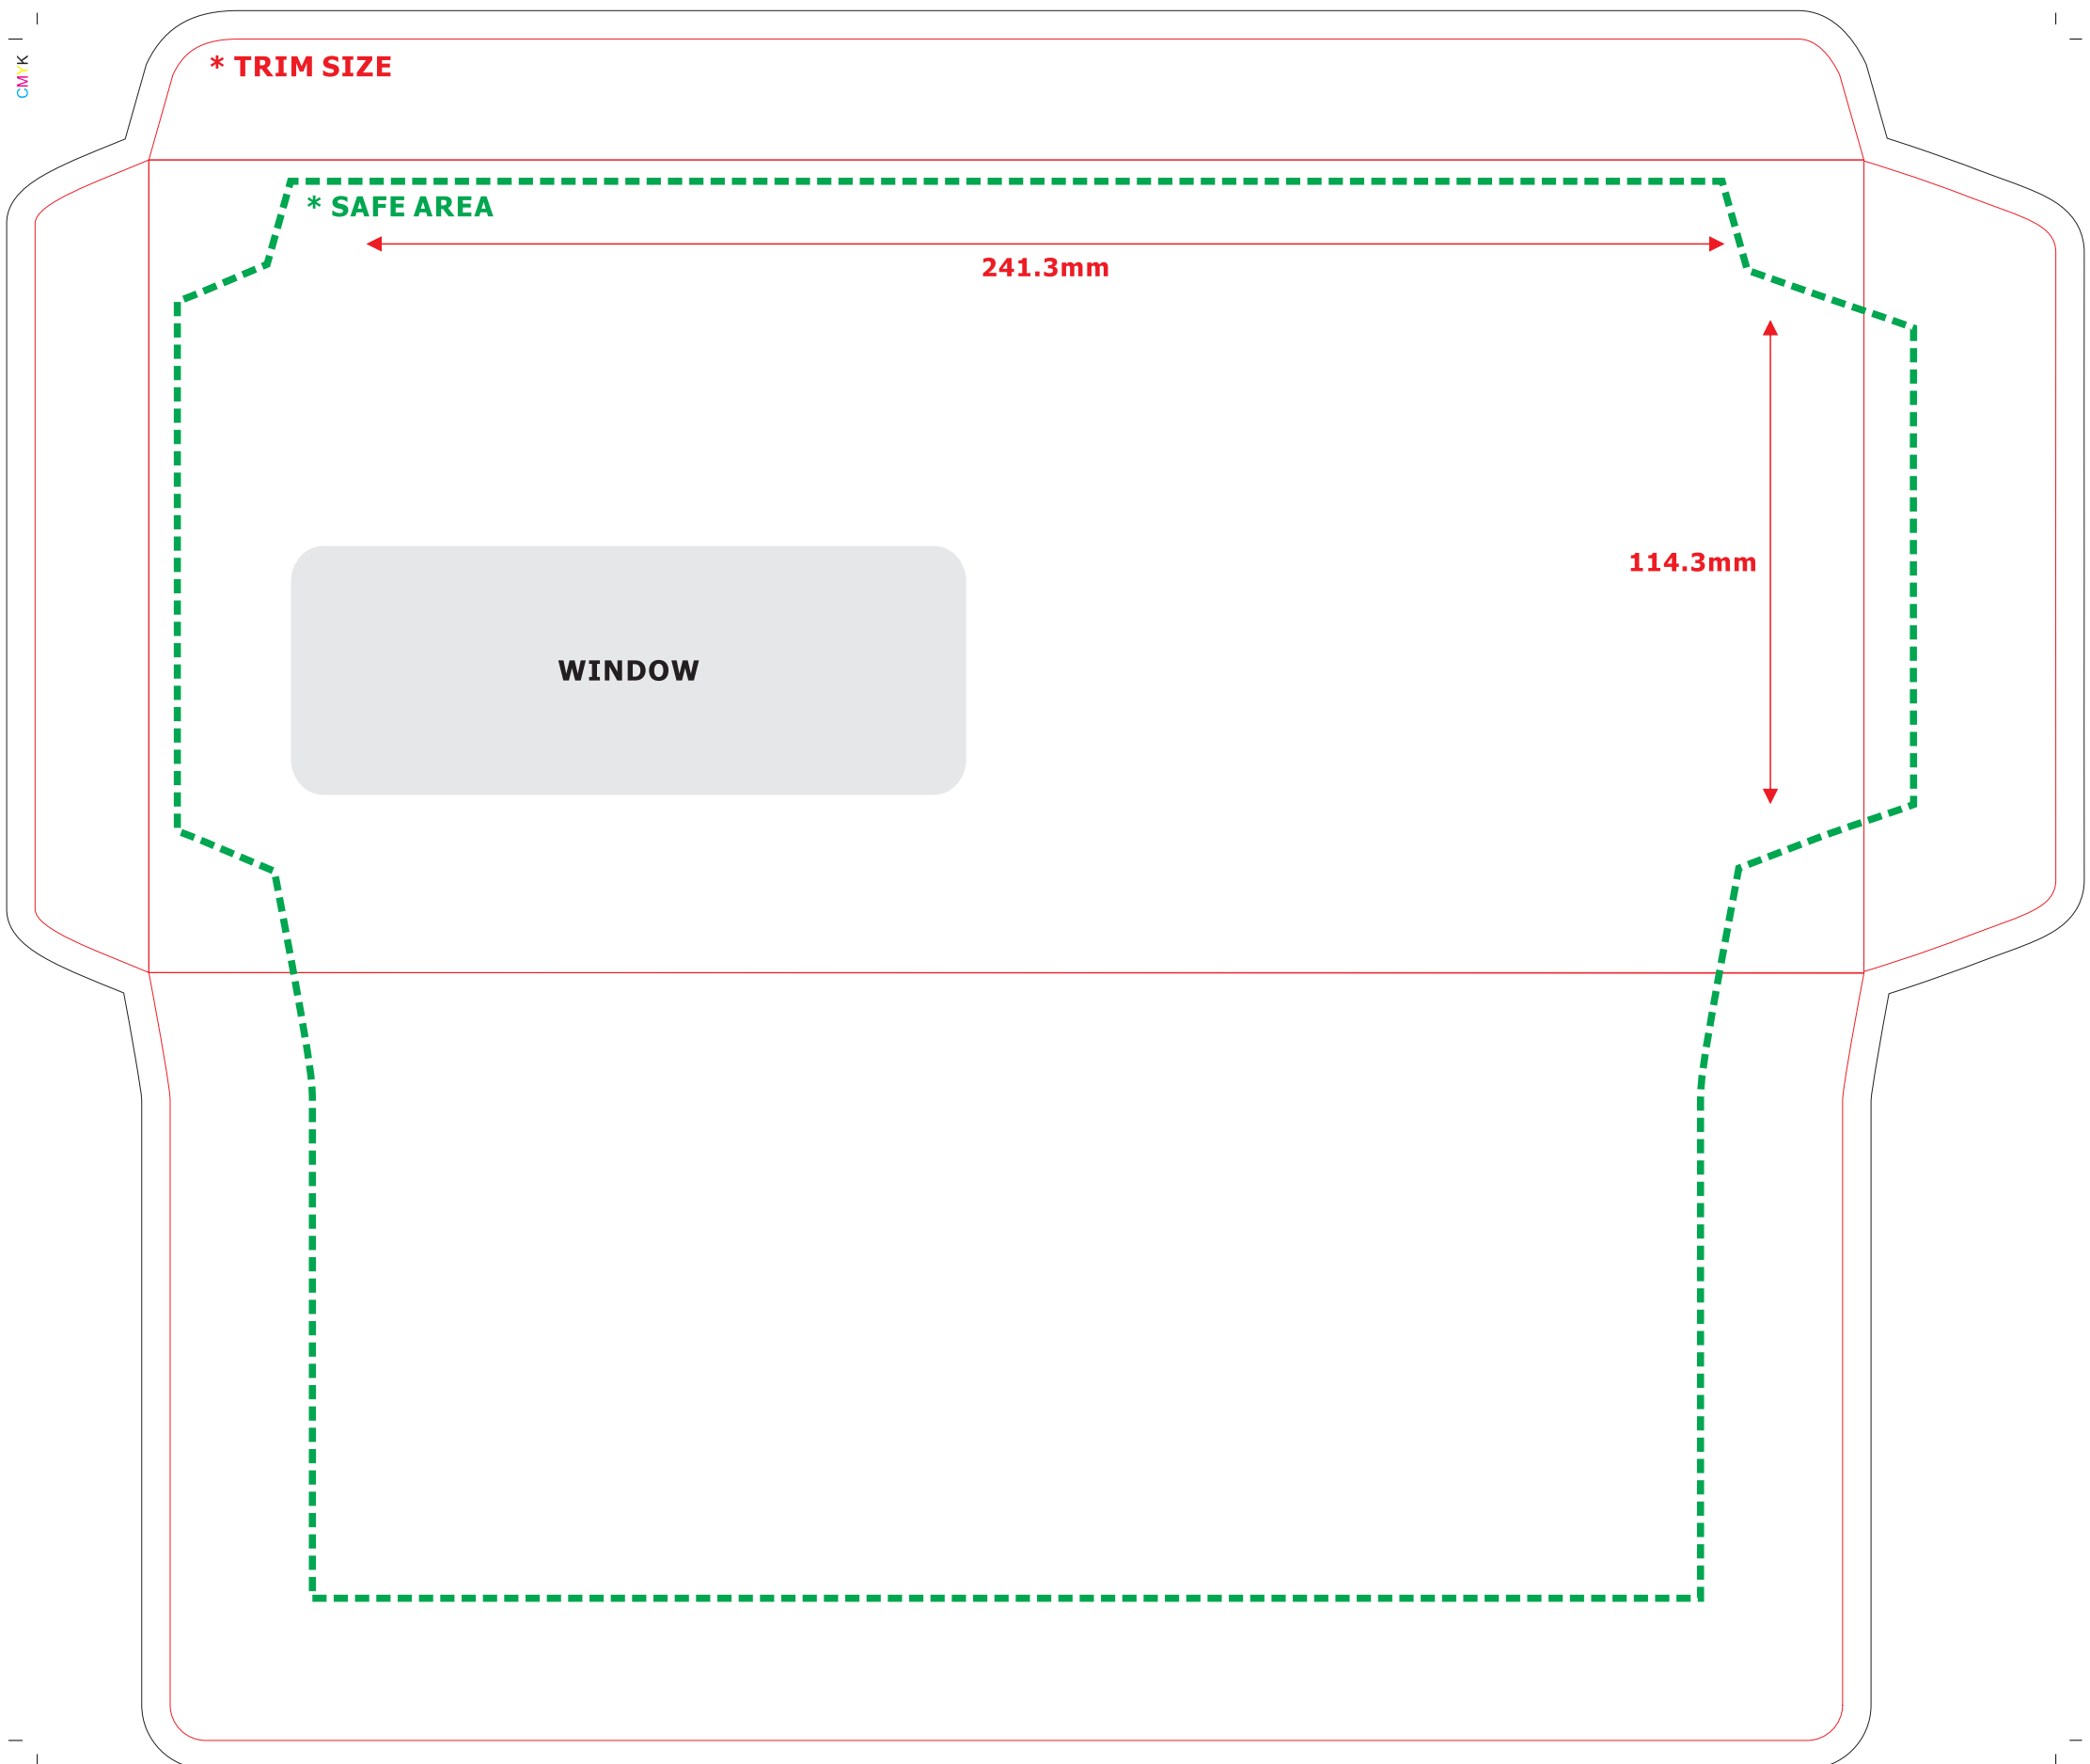

**CUSTOM ENVELOPE 4 COLOUR POCKET 4.5 X 9.5 INCHES WITH WINDOW**

CMYK

**\* TRIM SIZE**

**\* SAFE AREA**

**241.3mm**

**114.3mm**

**WINDOW**

**— Full Bleed - Extend Background all sides**

**— Actual Size - Trim Size**

**- - - Safe Area - All contents**