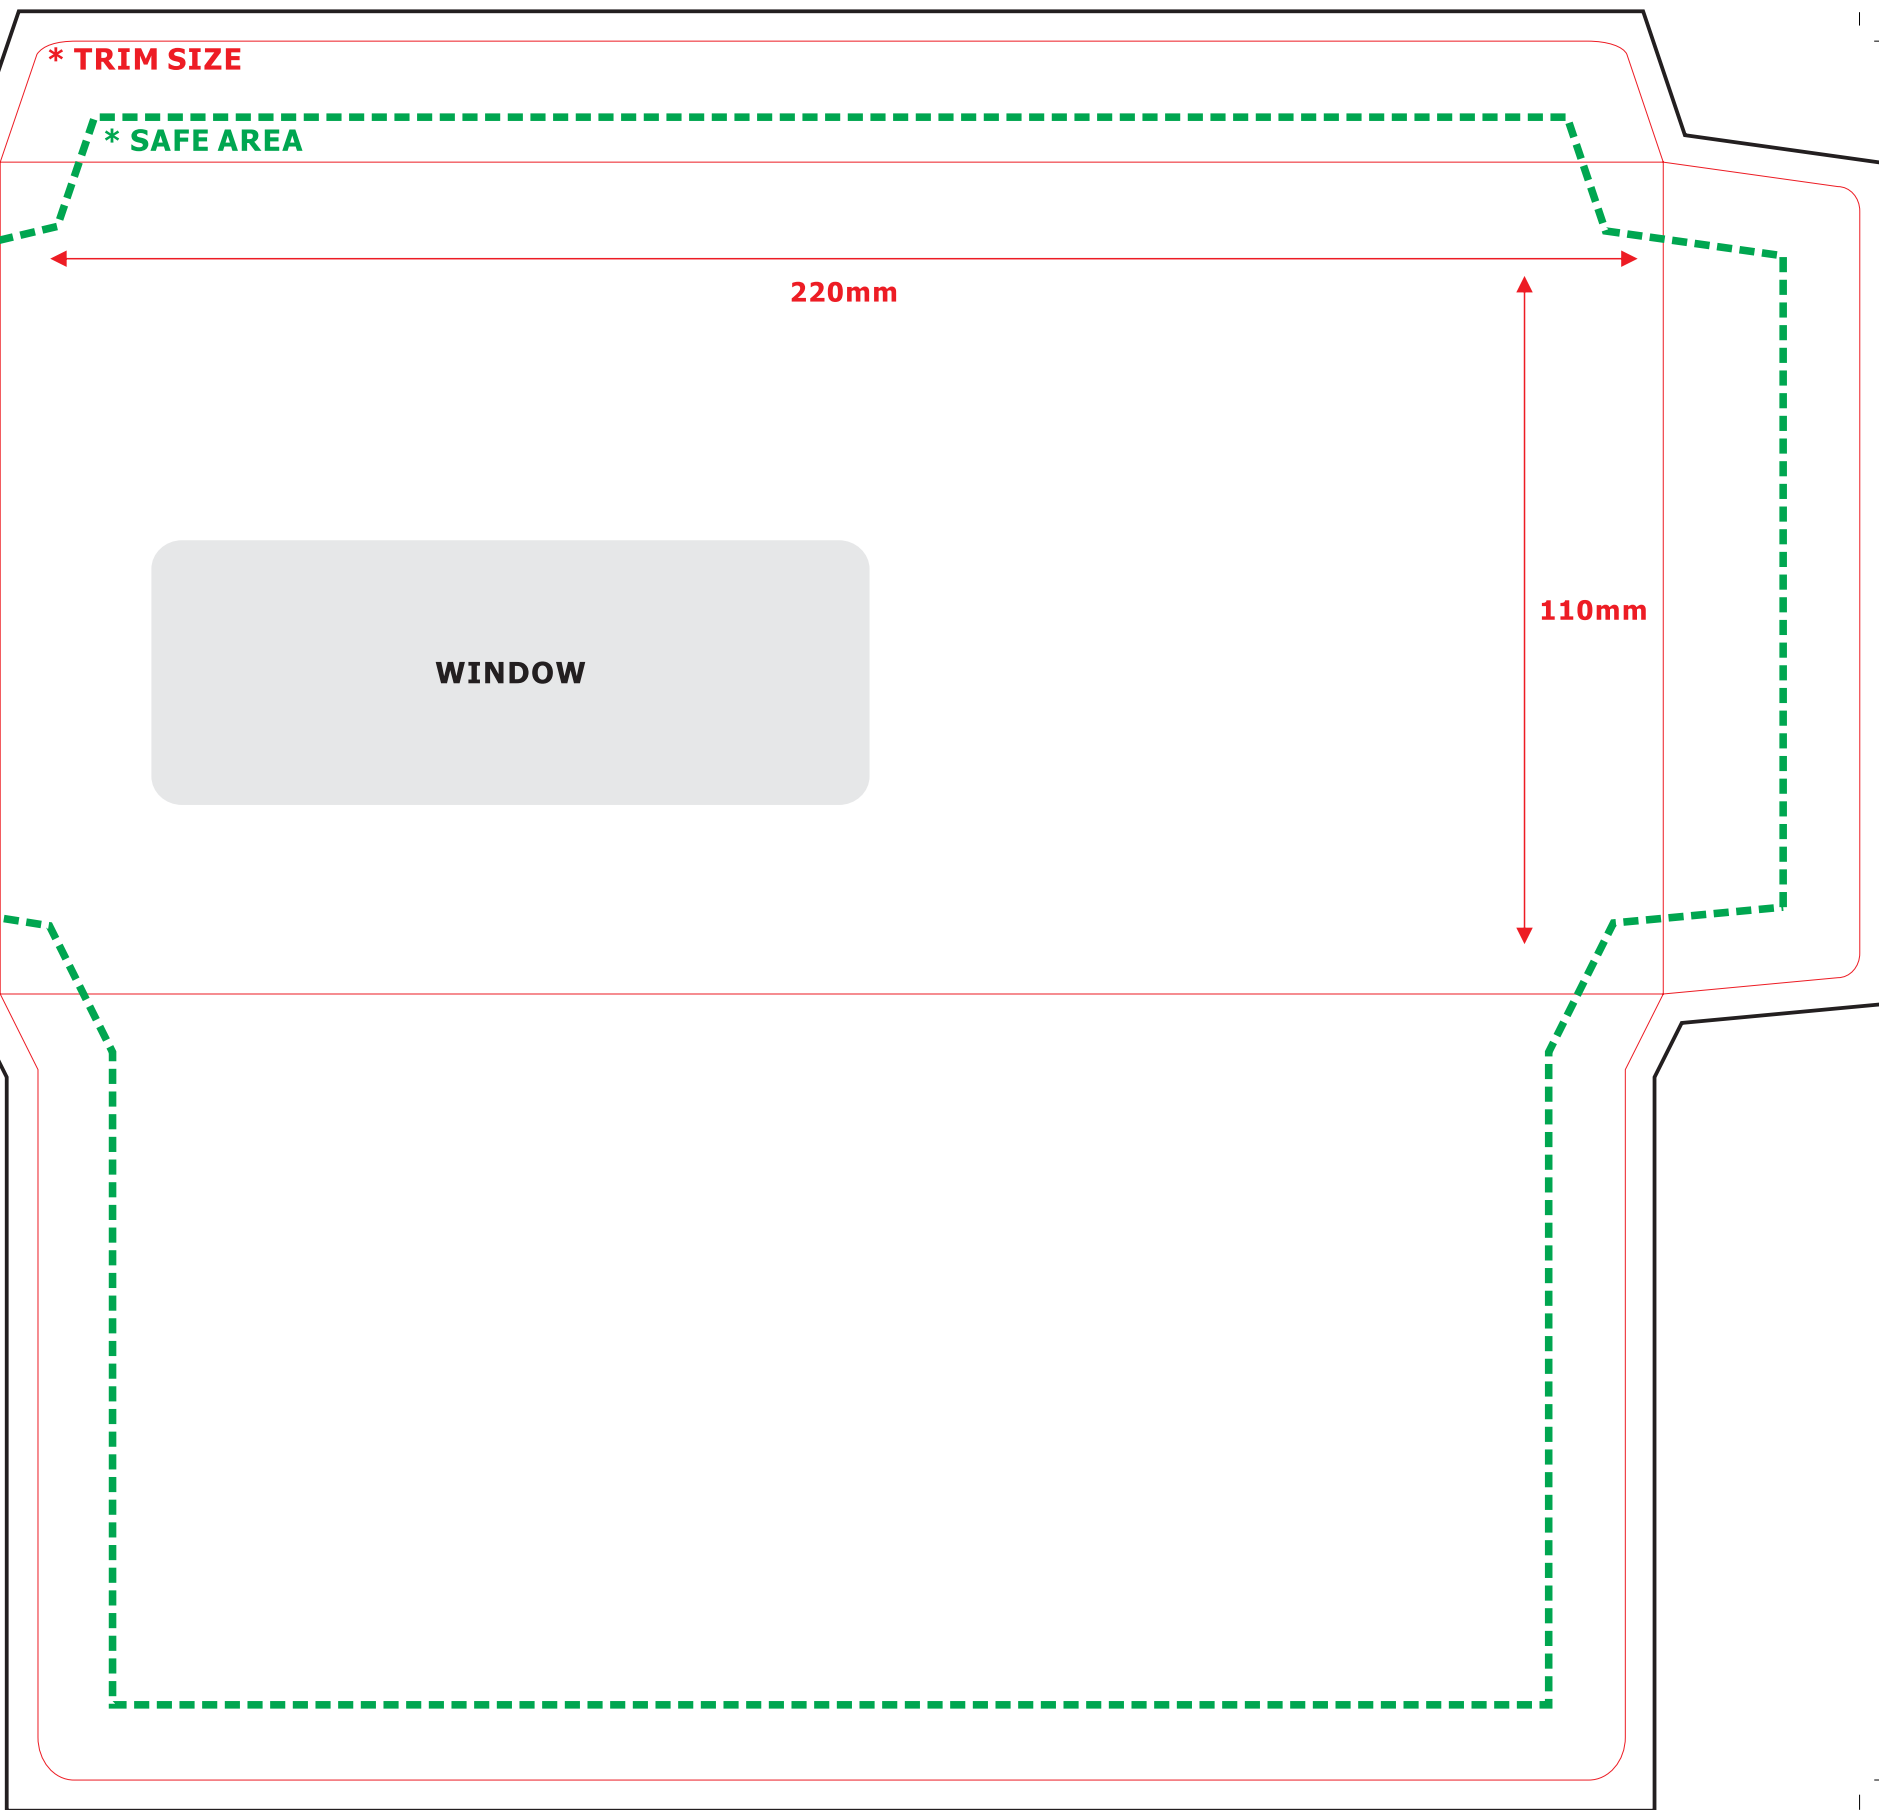

CUSTOM ENVELOPE 4 COLOUR POCKET 4.33 X 8.66 INCHES WITH WINDOW

CMYK

— Full Bleed - Extend Background all sides

— Actual Size - Trim Size

- - - Safe Area - All contents