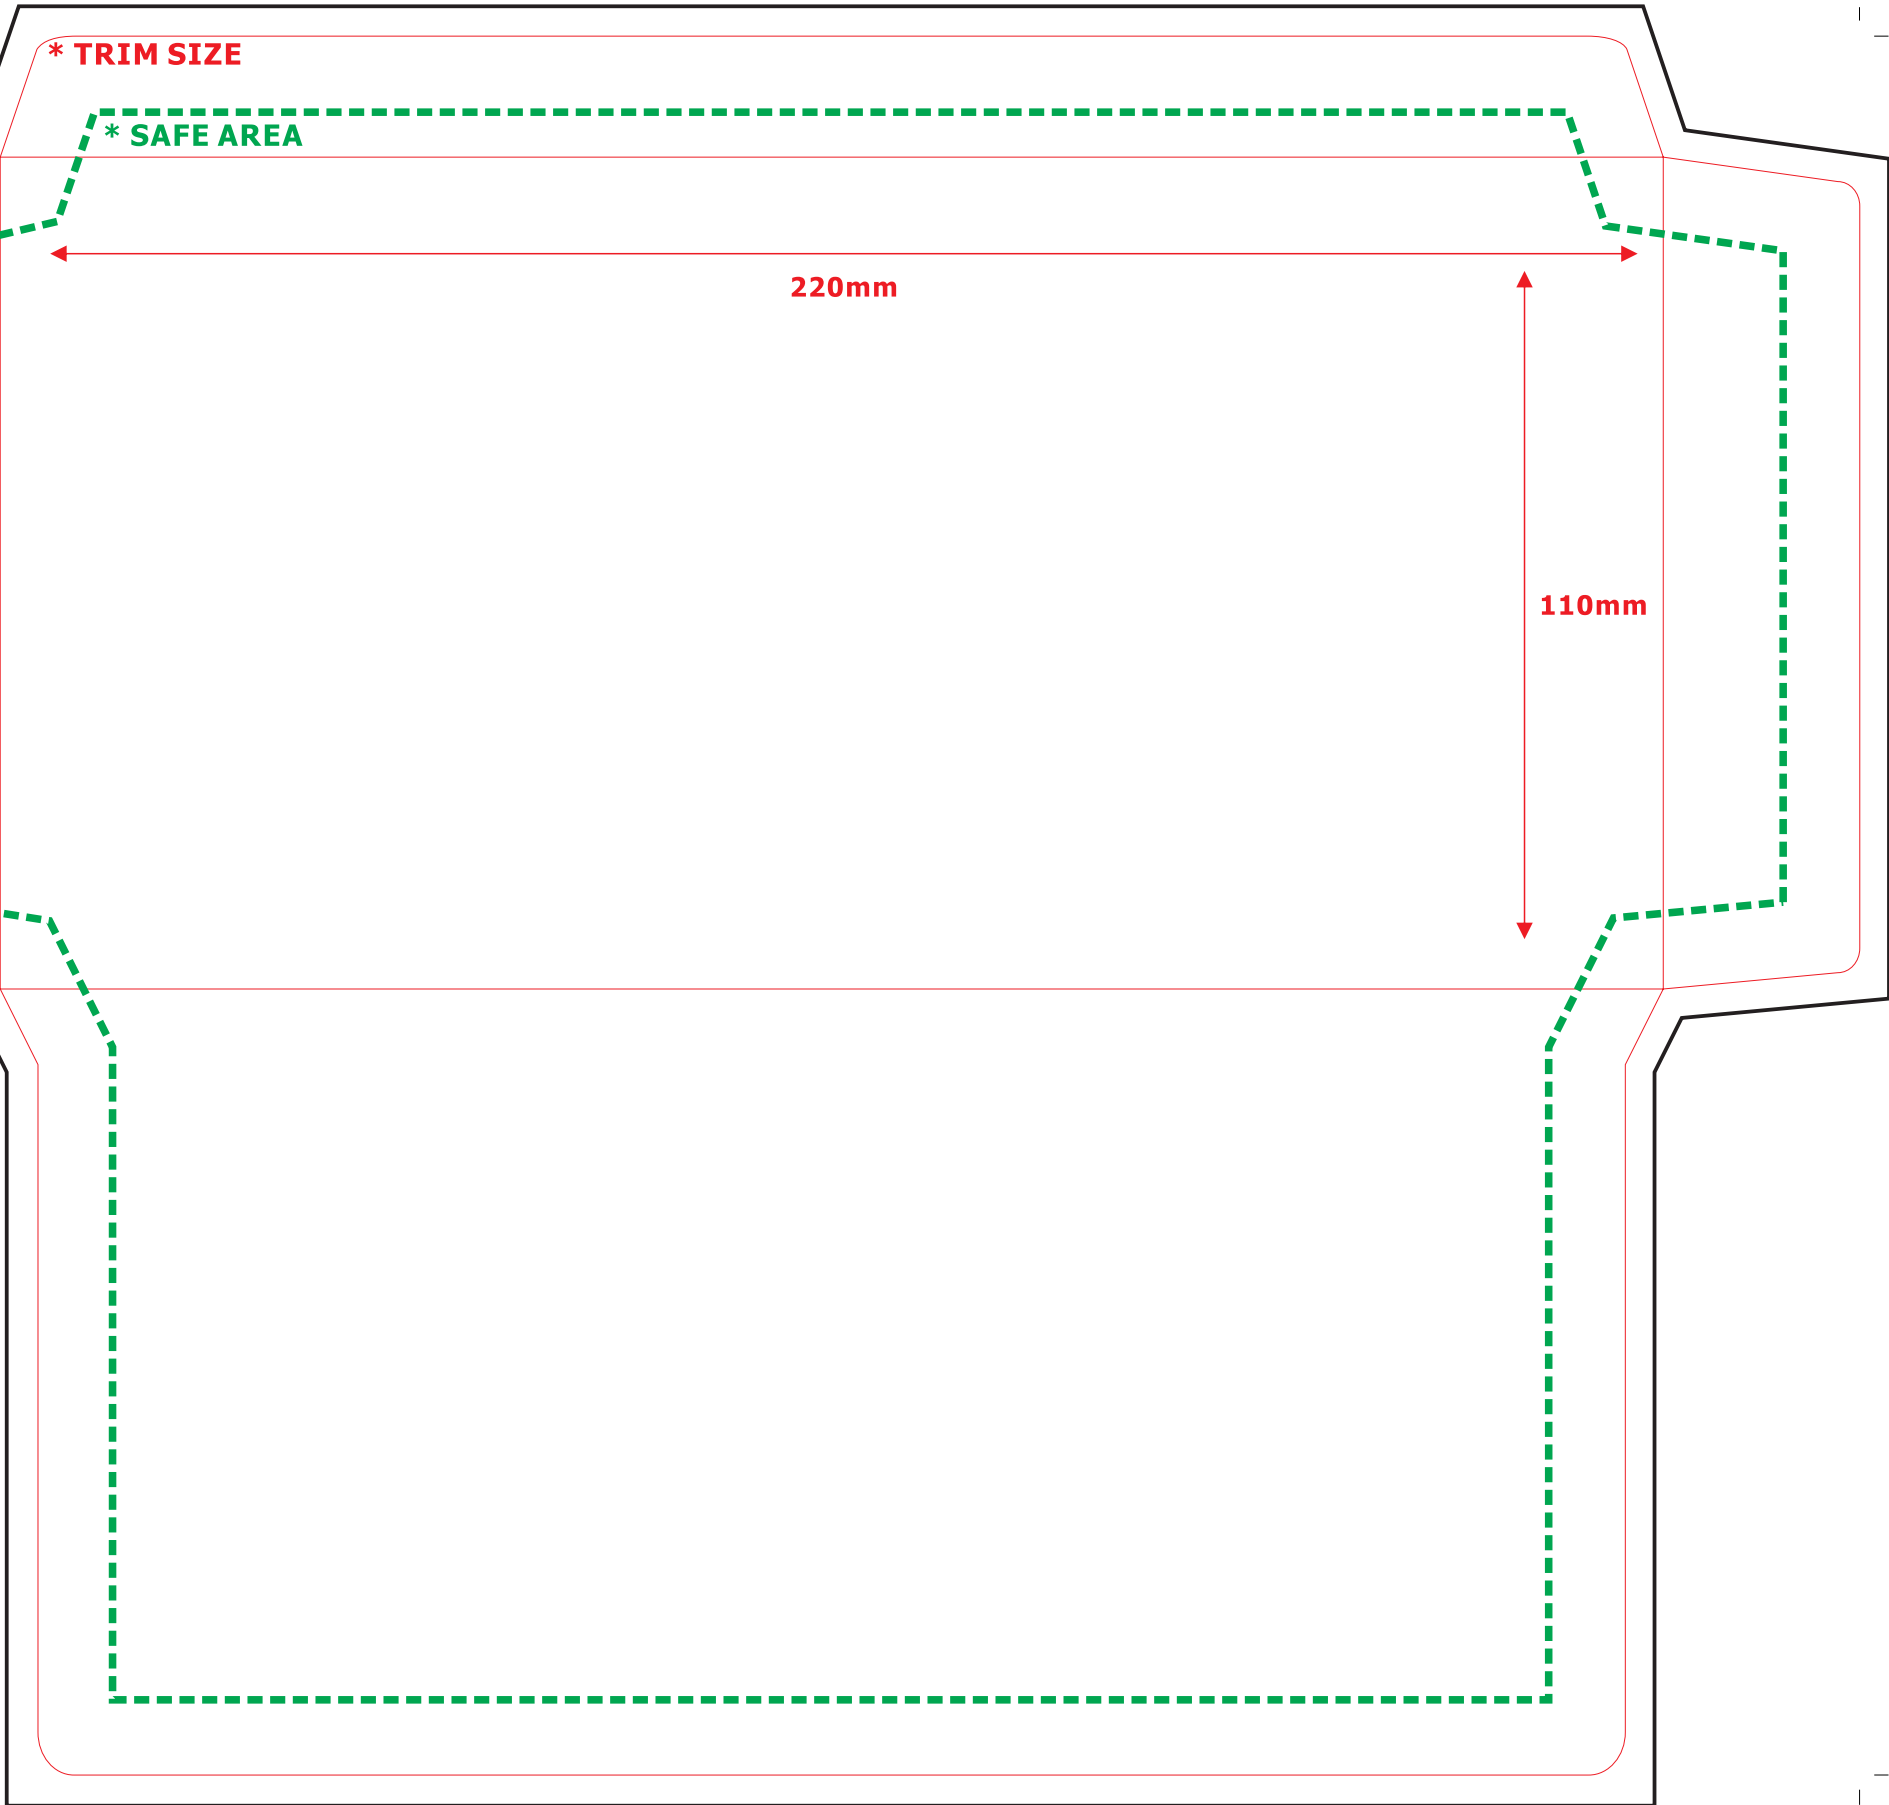

CUSTOM ENVELOPE 4 COLOUR POCKET 4.33 X 8.66 INCHES WITHOUT WINDOW

CMYK

— Full Bleed - Extend Background all sides

— Actual Size - Trim Size

- - - Safe Area - All contents