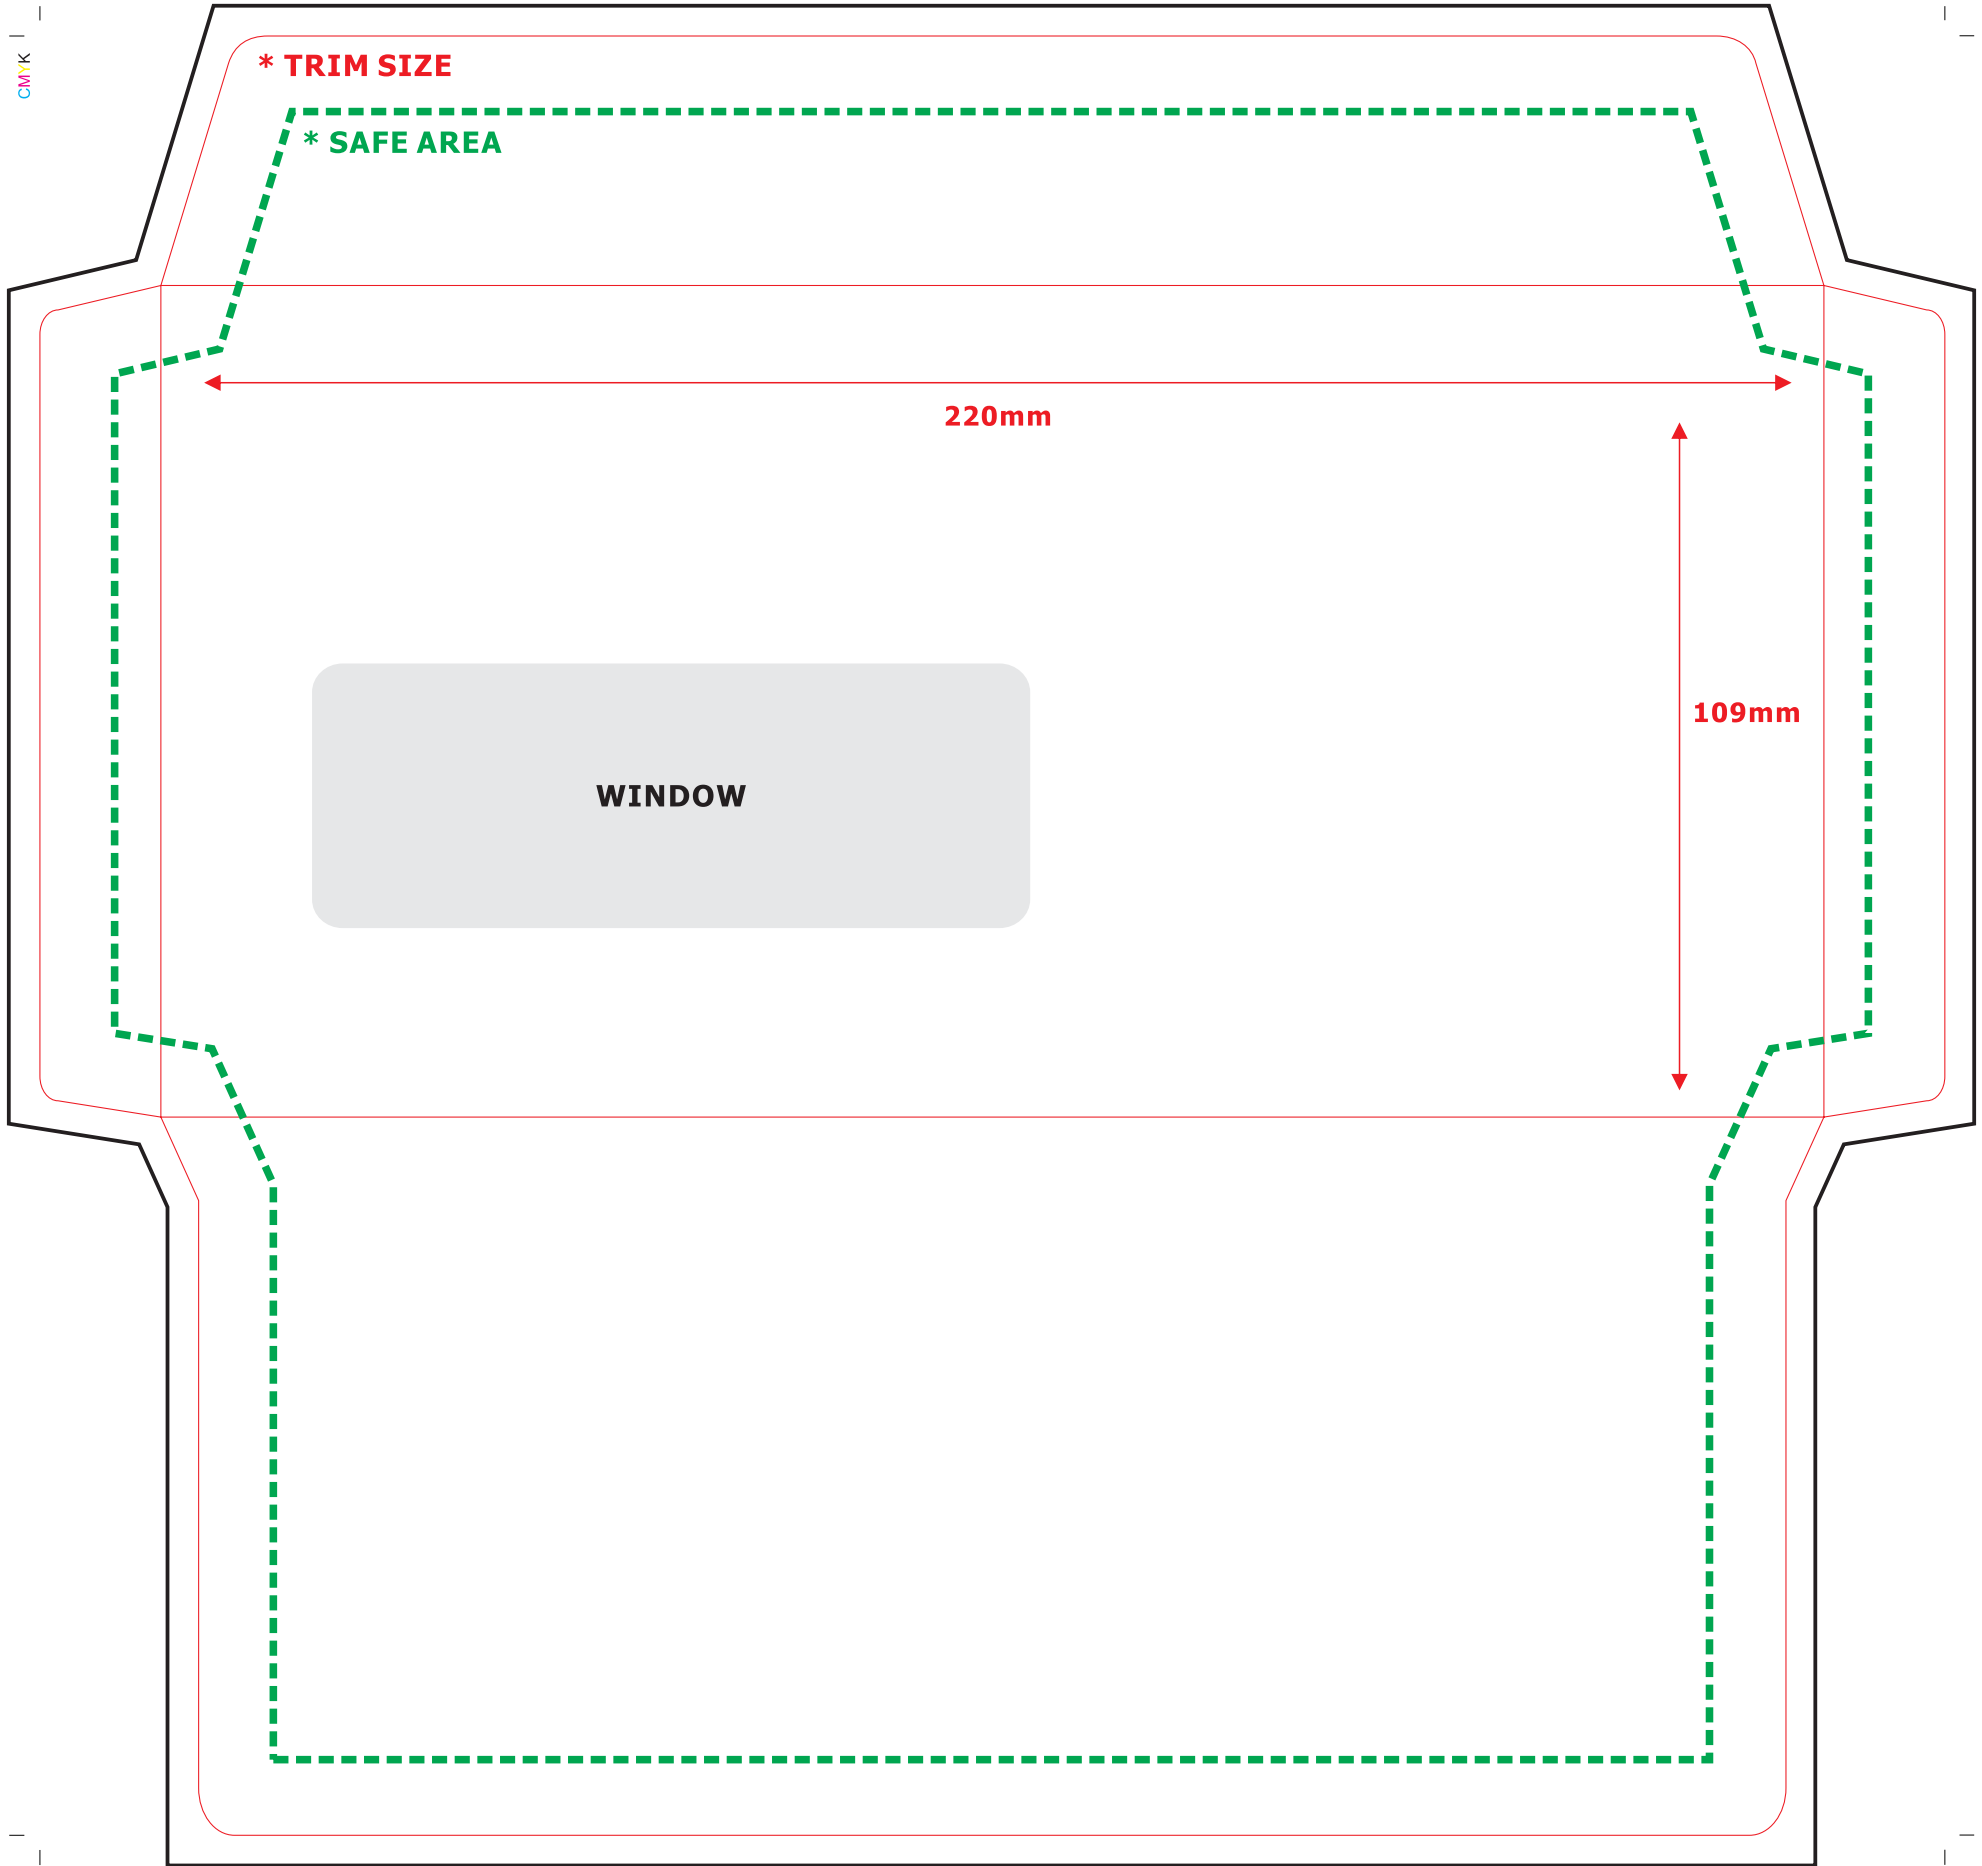

**CUSTOM ENVELOPE 4 COLOUR WALLET 8.66 X 4.33 INCHES WITH WINDOW**

— Full Bleed - Extend Background all sides

— Actual Size - Trim Size

- - - Safe Area - All contents