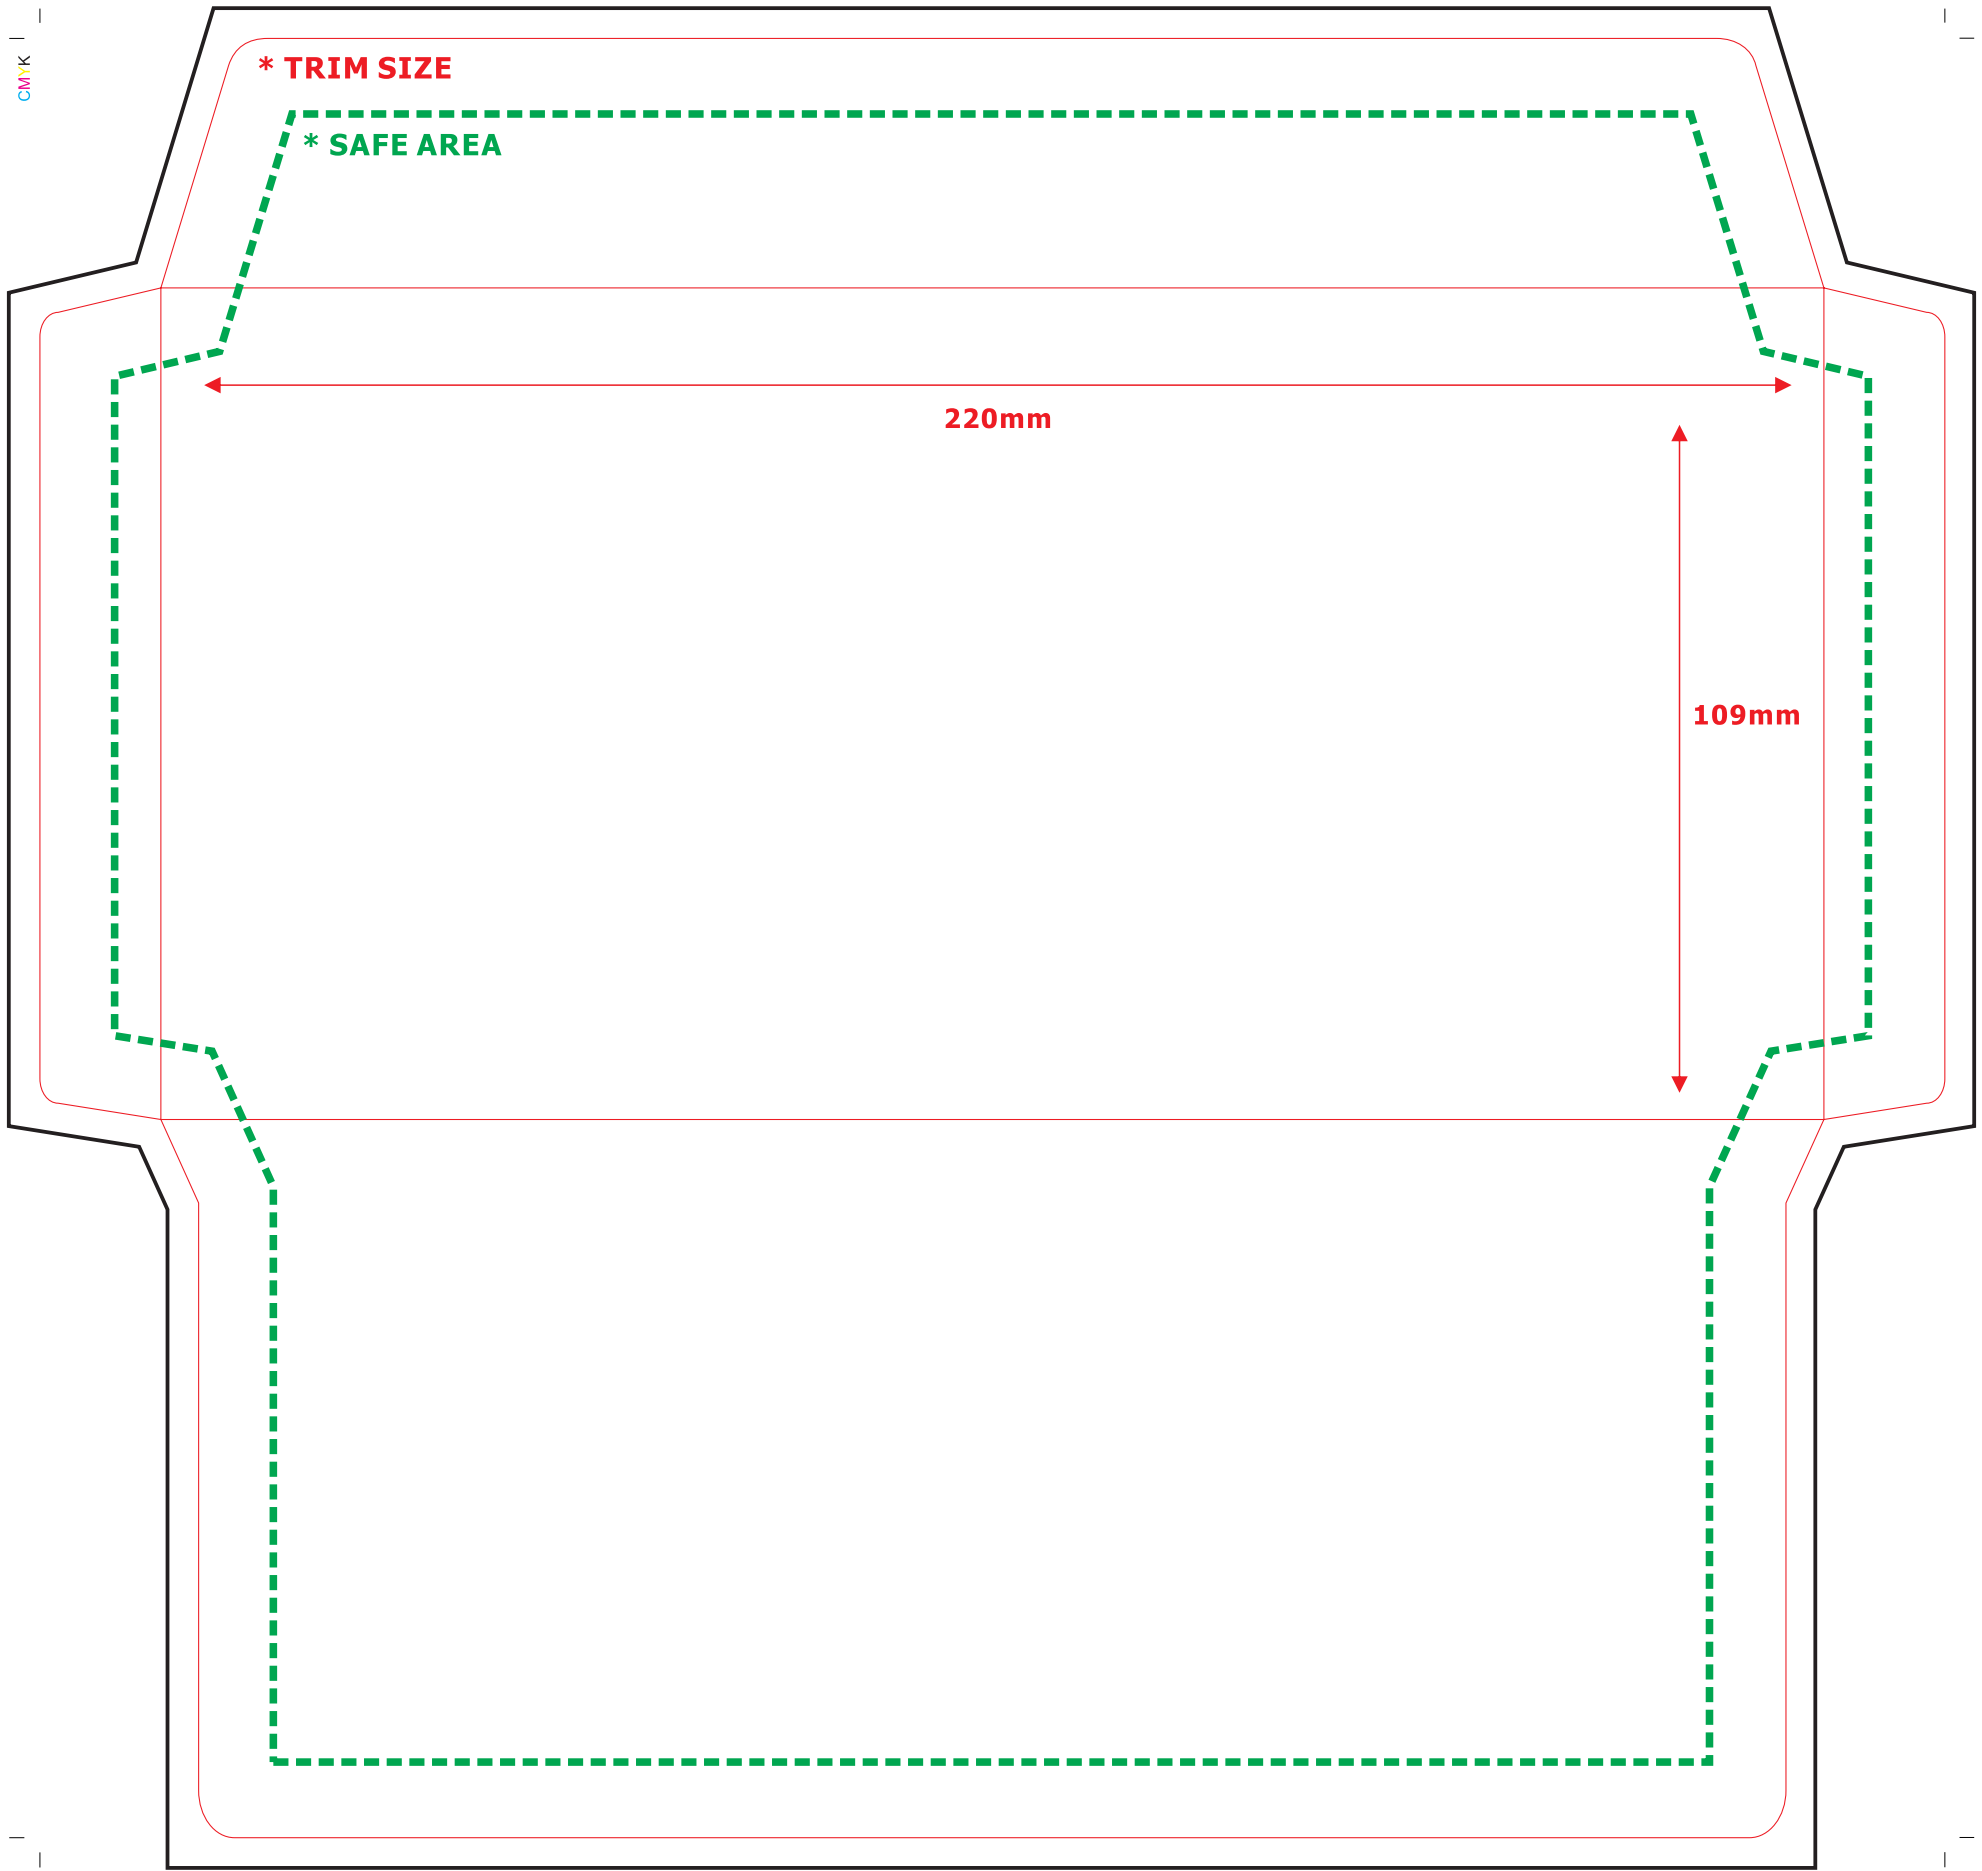

**CUSTOM ENVELOPE 4 COLOUR WALLET 8.66 X 4.33 INCHES WITHOUT WINDOW**

— Full Bleed - Extend Background all sides

— Actual Size - Trim Size

- - - Safe Area - All contents

CMYK