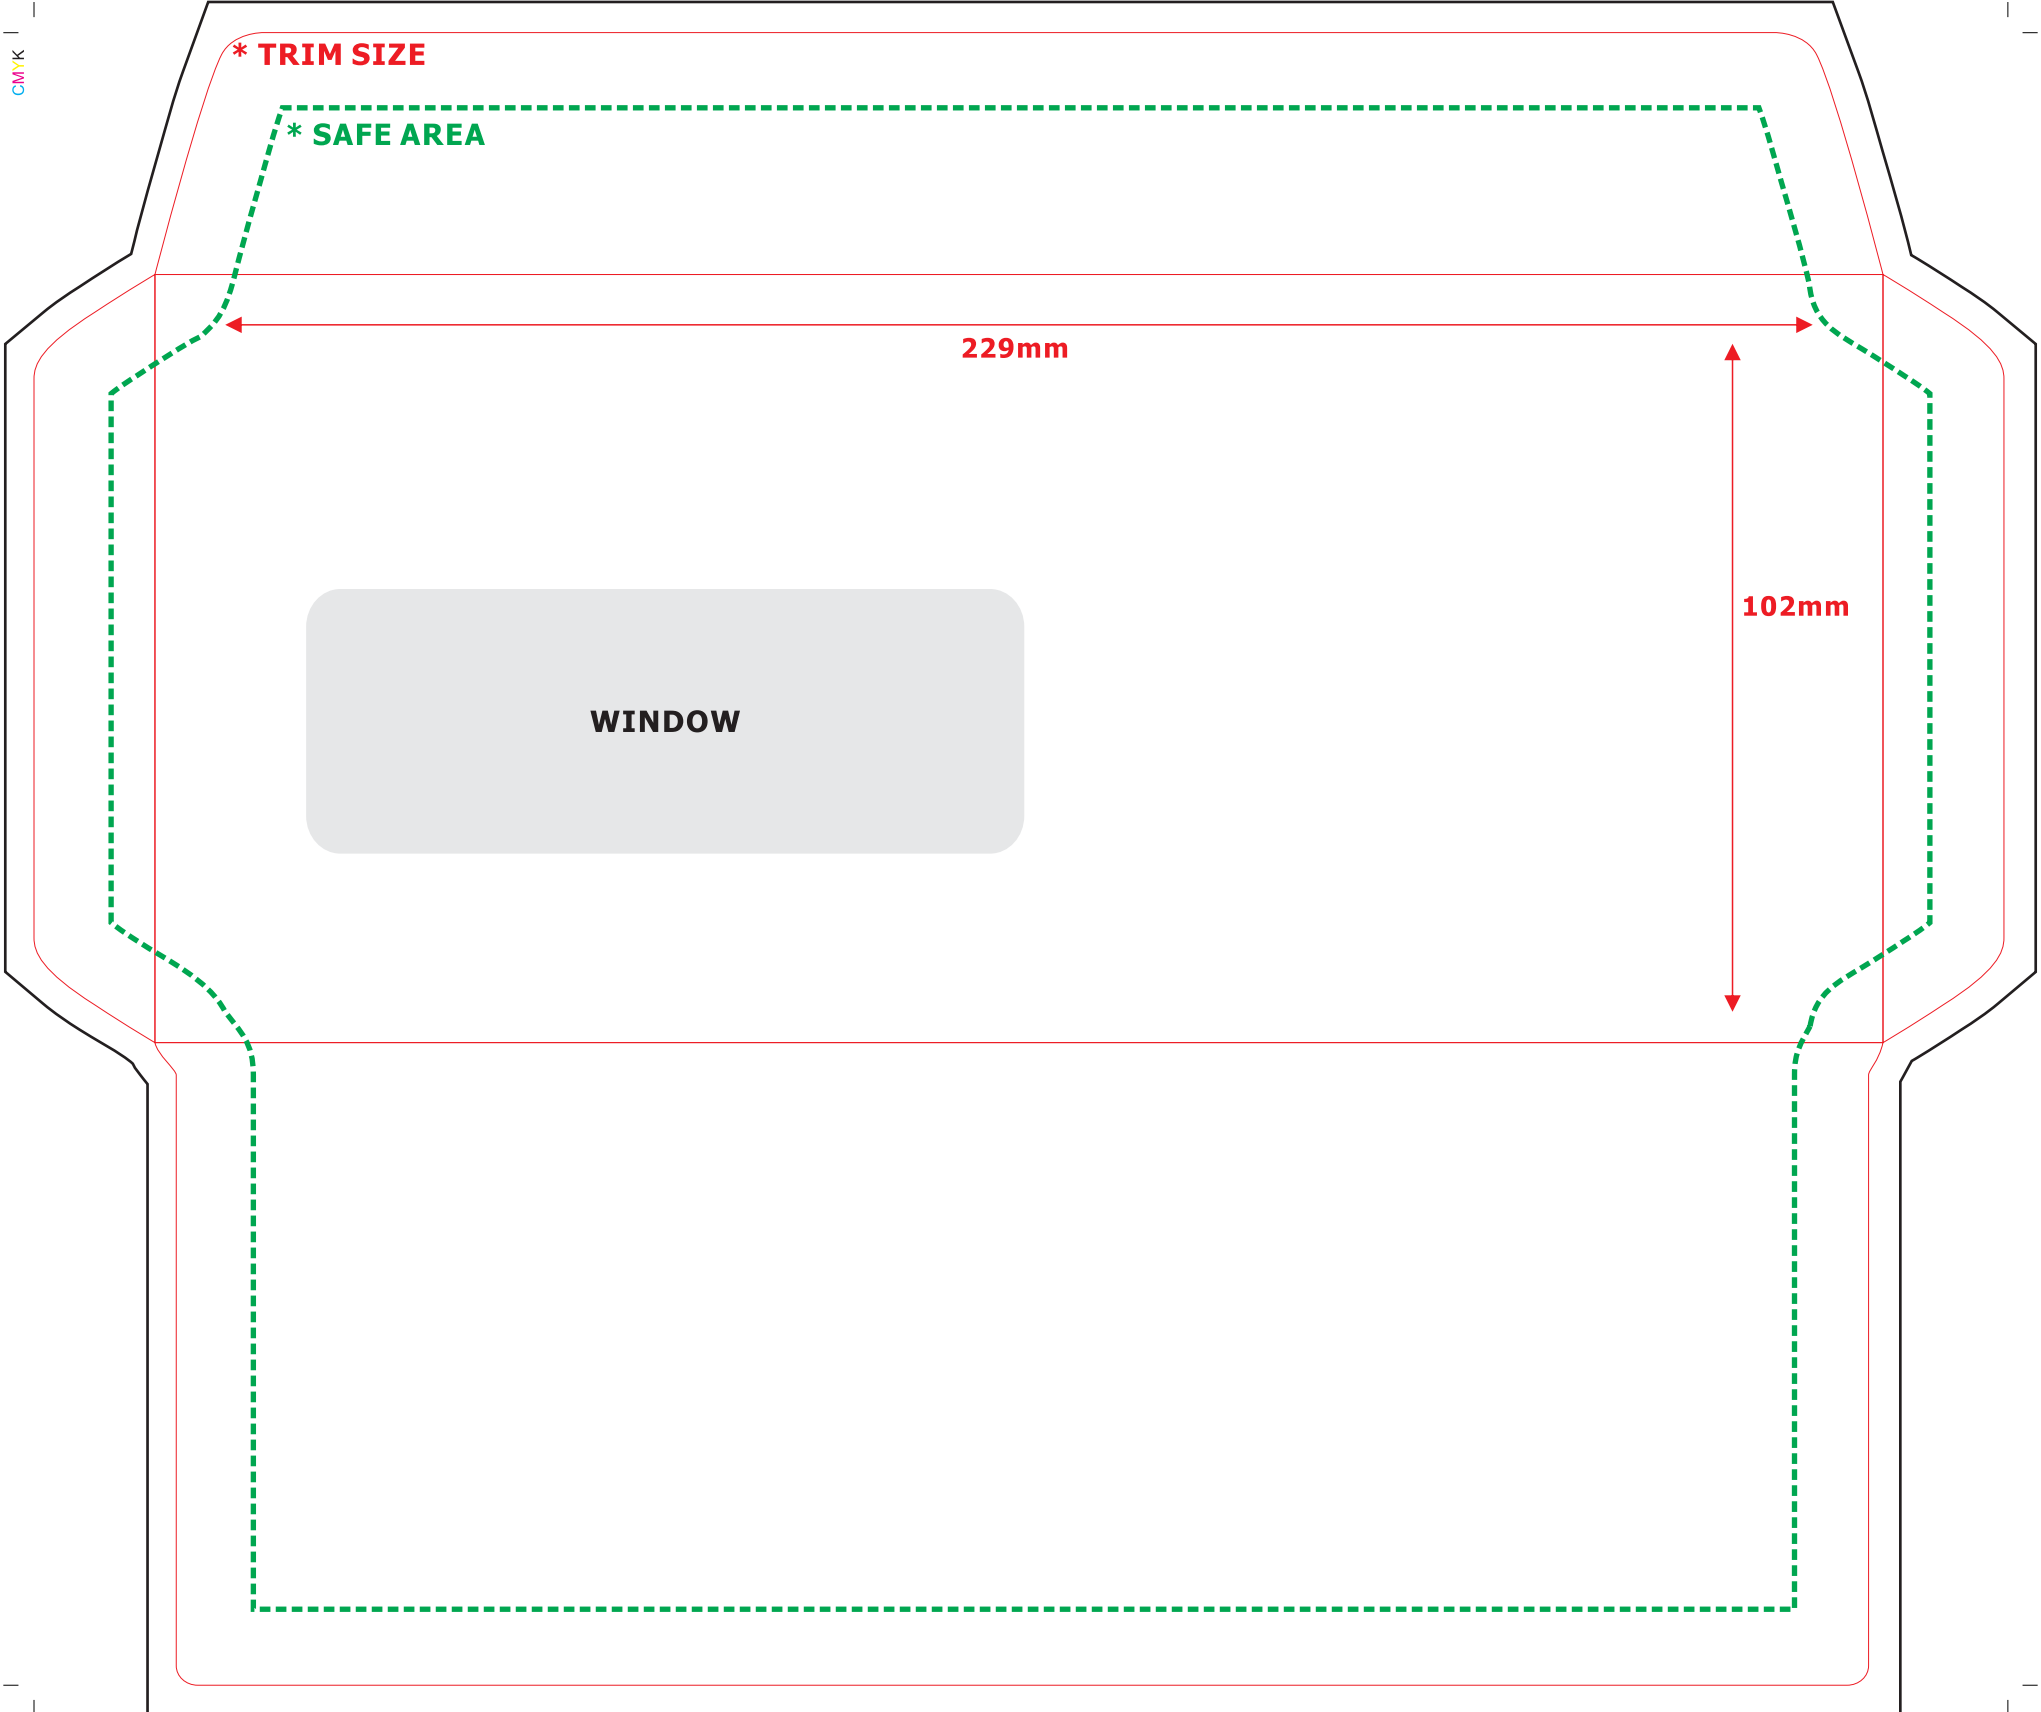

CUSTOM ENVELOPE 4 COLOUR WALLET 9 X 4 INCHES WITH WINDOW

CMYK

*** TRIM SIZE**

*** SAFE AREA**

229mm

102mm

WINDOW

- Full Bleed - Extend Background all sides**
- Actual Size - Trim Size**
- - - Safe Area - All contents**