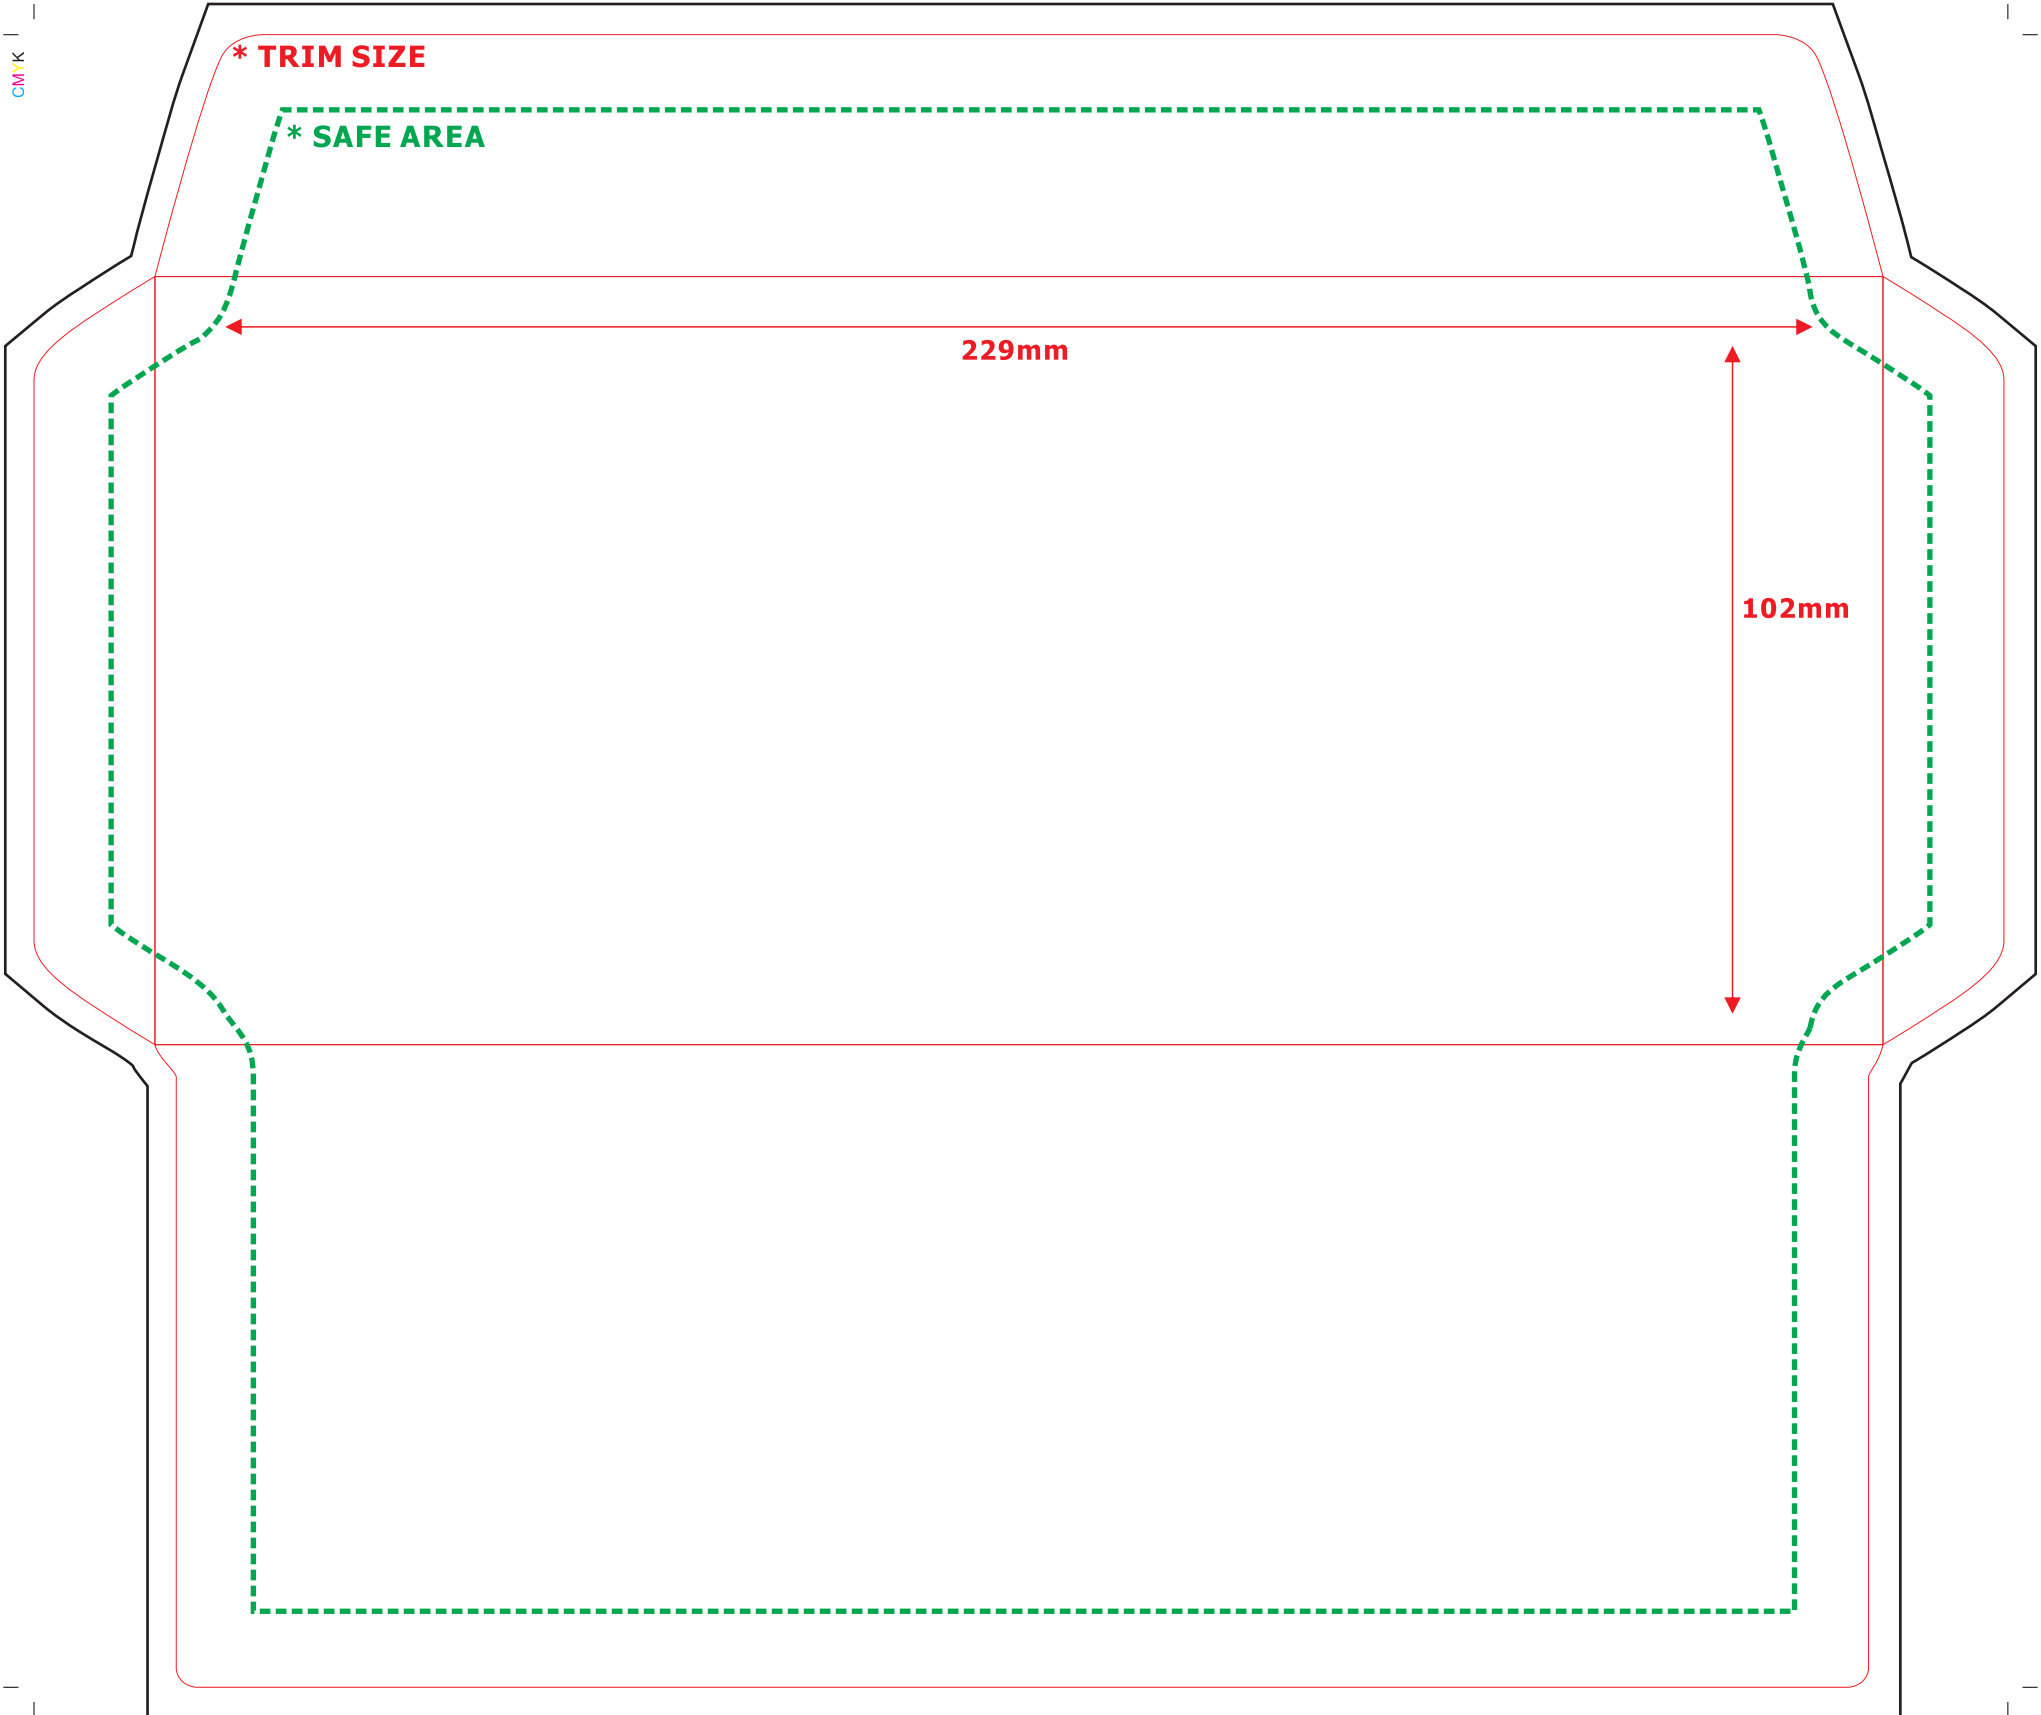

**CUSTOM ENVELOPE 4 COLOUR WALLET 9 X 4 INCHES WITHOUT WINDOW**

— Full Bleed - Extend Background all sides

— Actual Size - Trim Size

- - - Safe Area - All contents