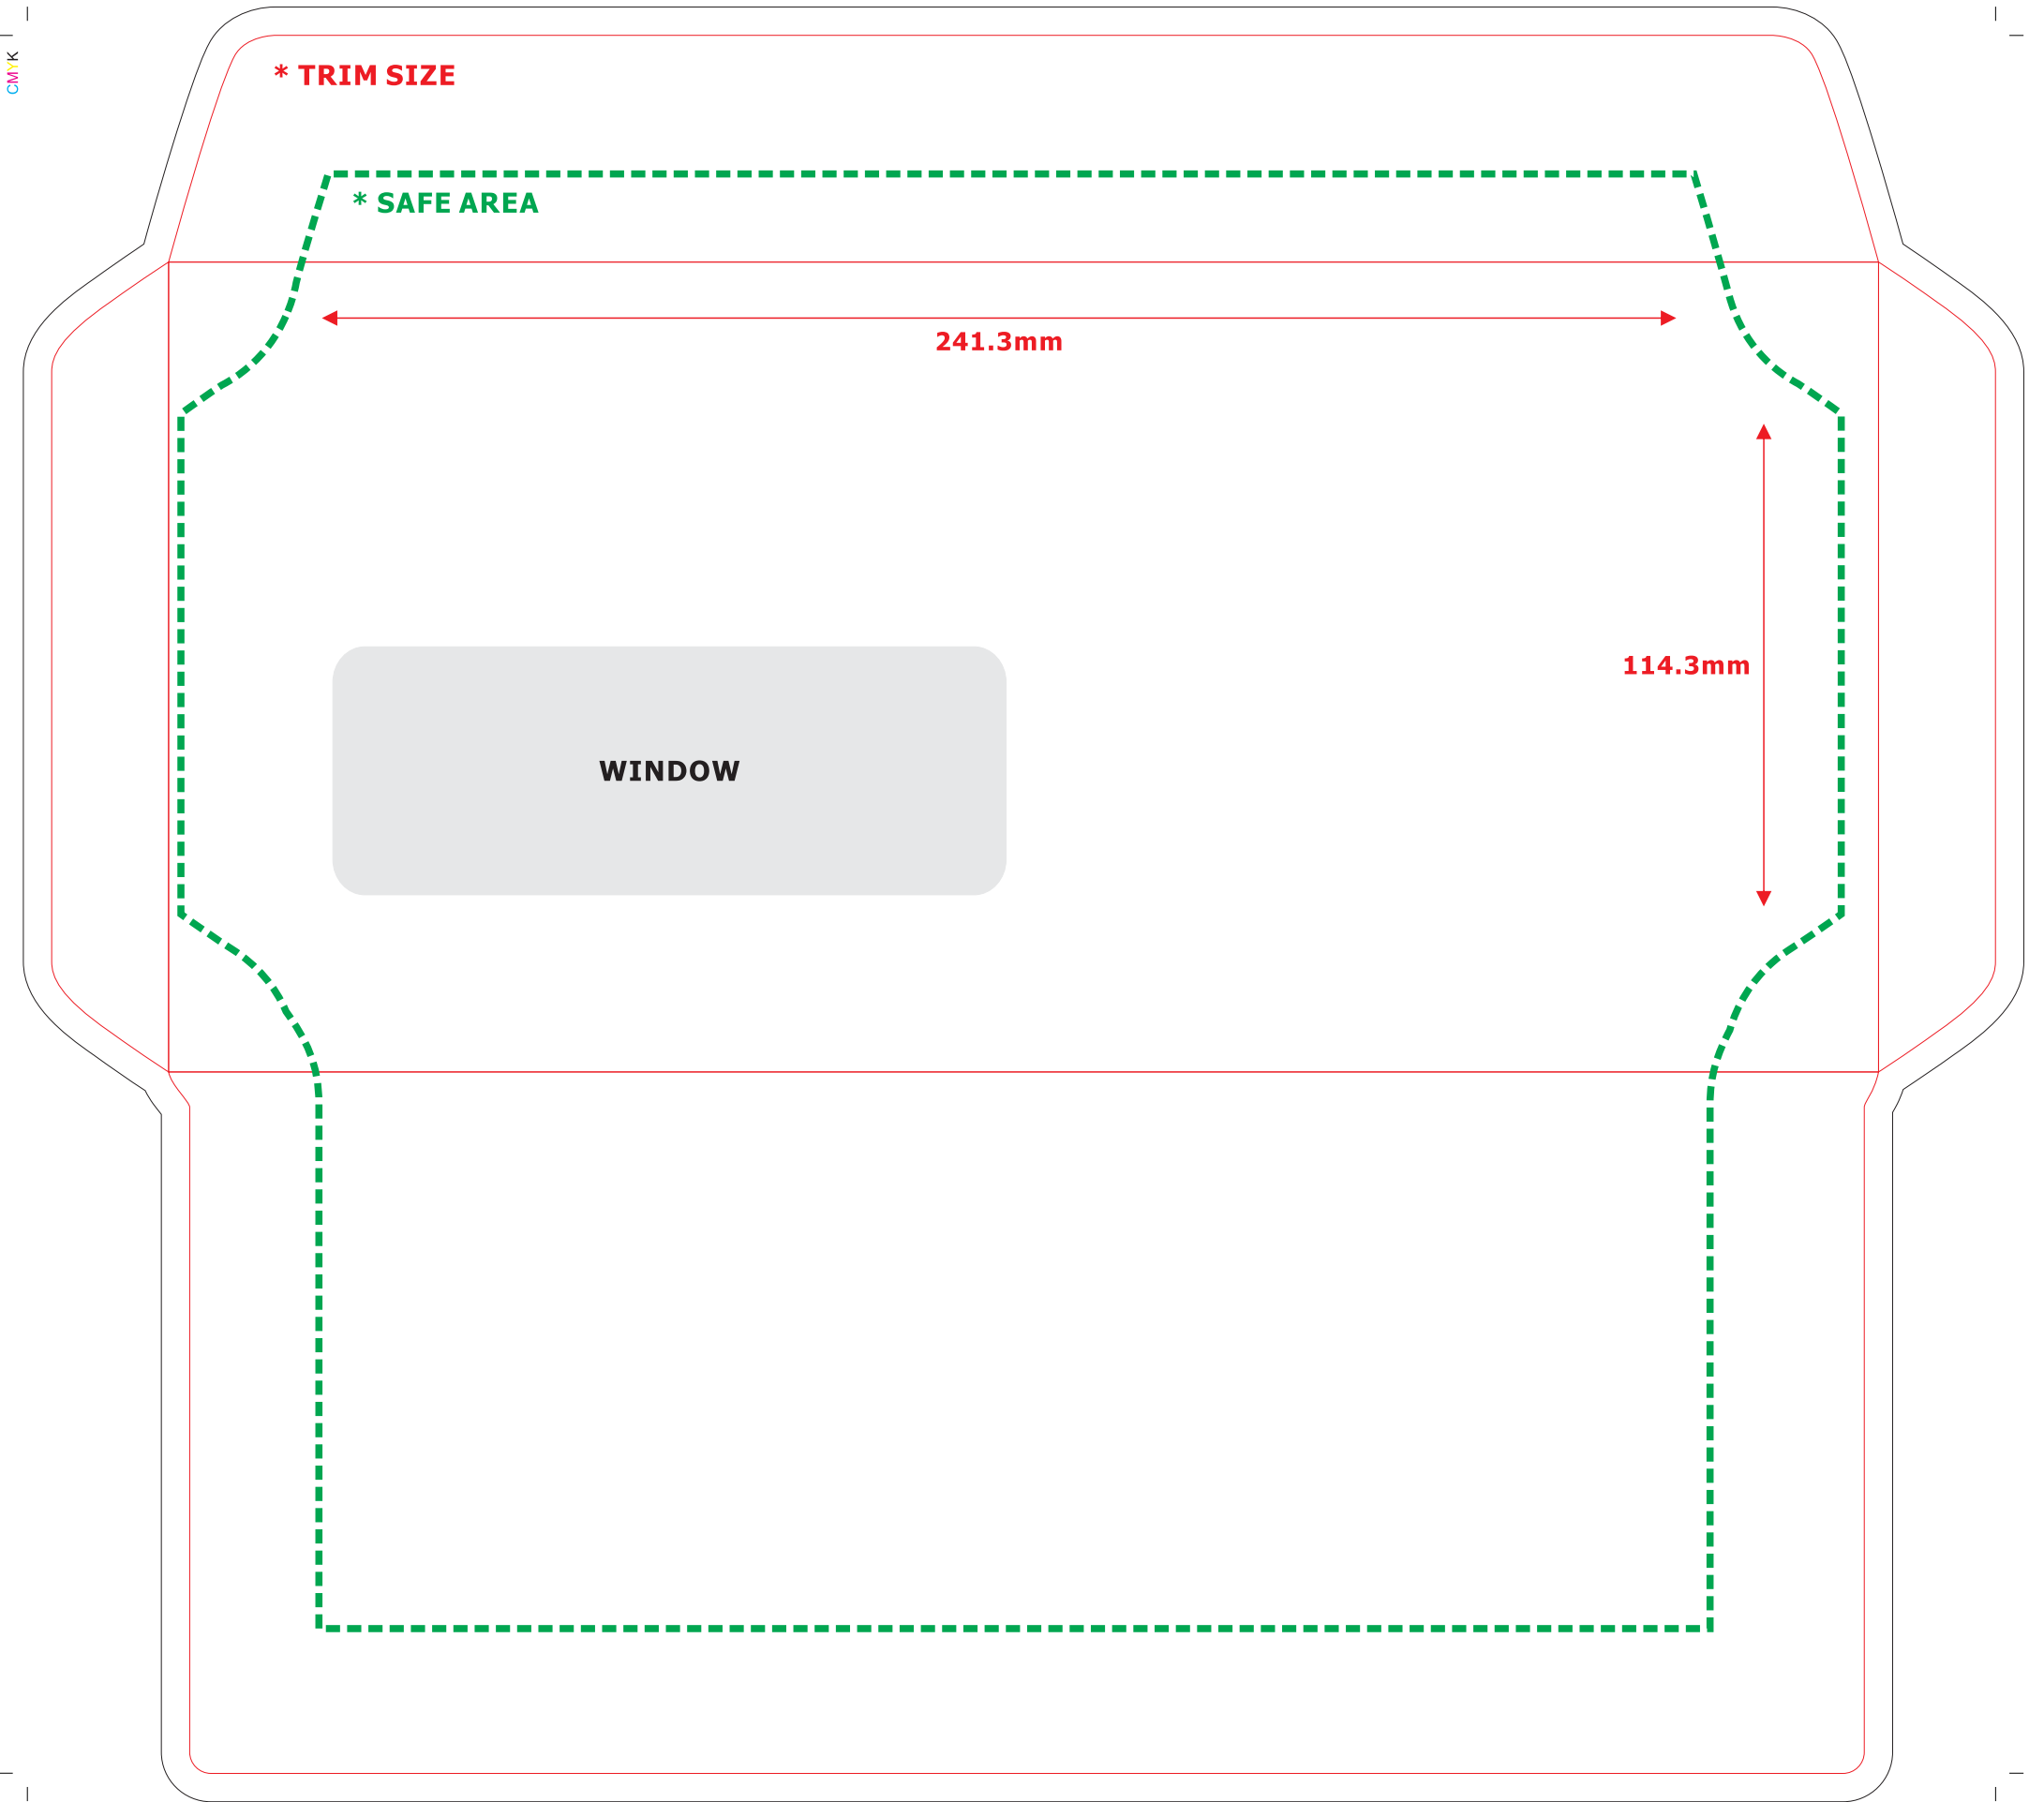

CUSTOM ENVELOPE 4 COLOUR WALLET 9.5 X 4.5 INCHES WITH WINDOW

— Full Bleed - Extend Background all sides

— Actual Size - Trim Size

- - - Safe Area - All contents