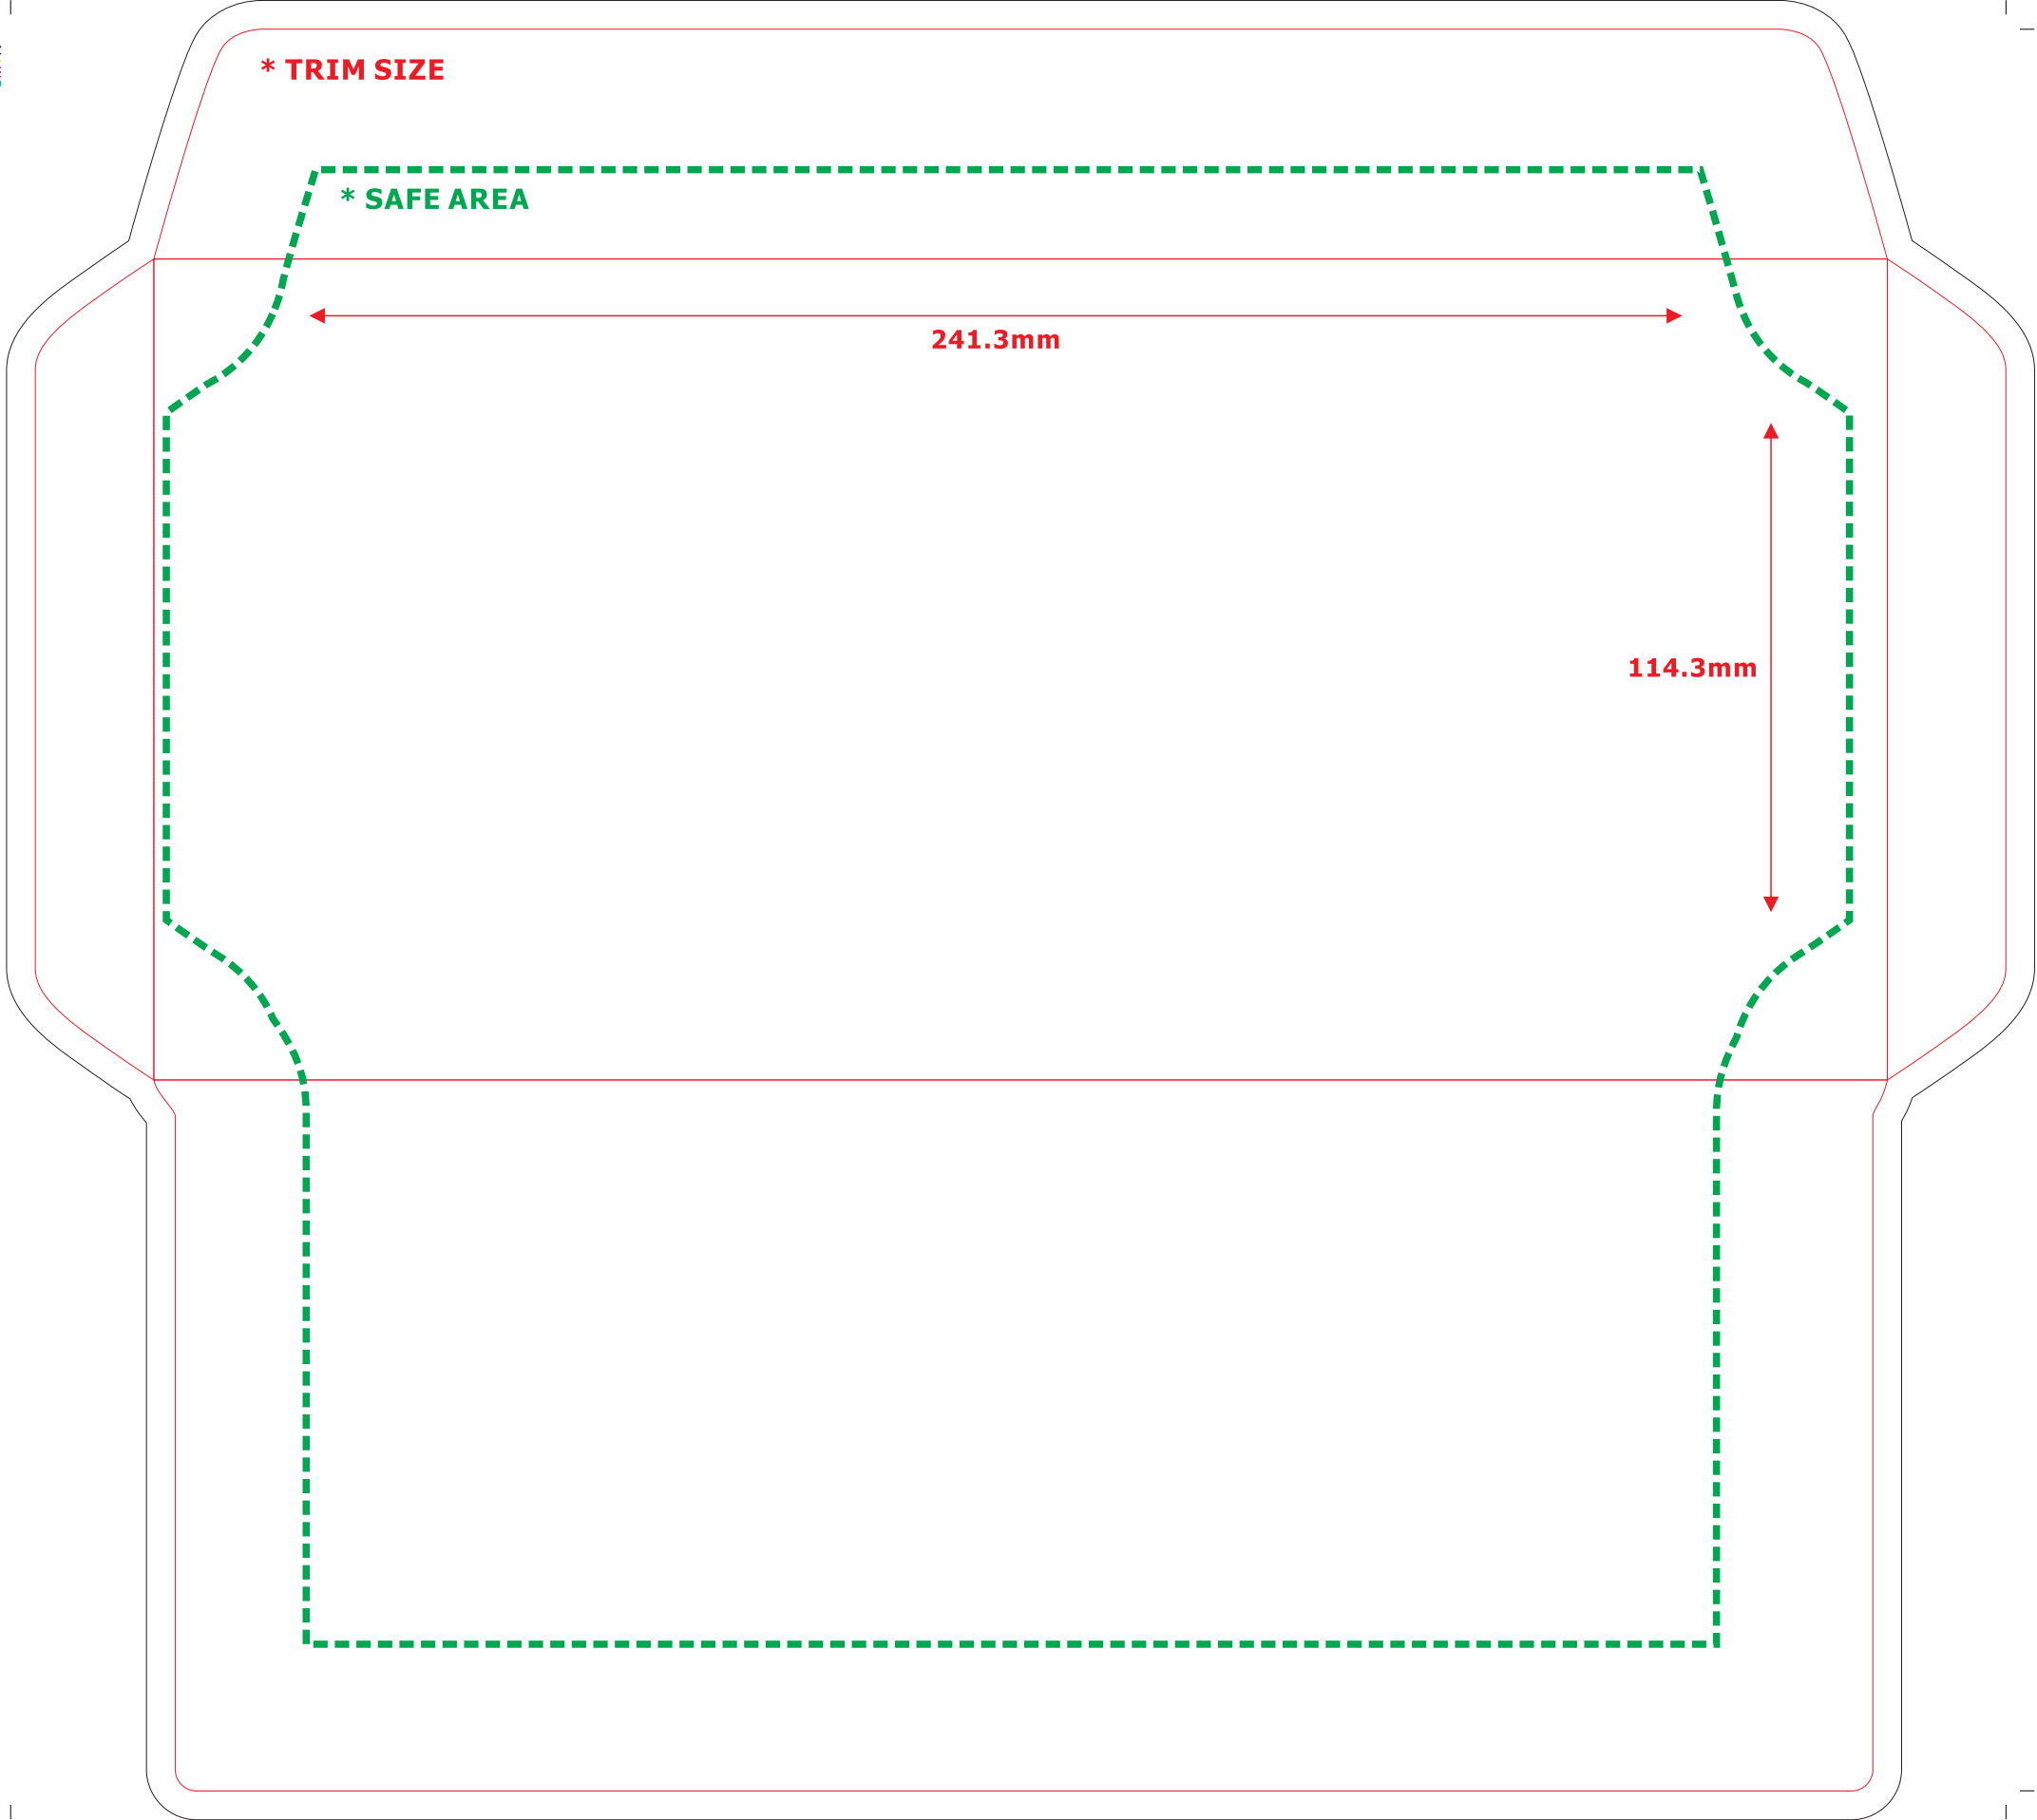

**CUSTOM ENVELOPE 4 COLOUR WALLET 9.5 X 4.5 INCHES WITHOUT WINDOW**

CMYK

— Full Bleed - Extend Background all sides

— Actual Size - Trim Size

- - - Safe Area - All contents