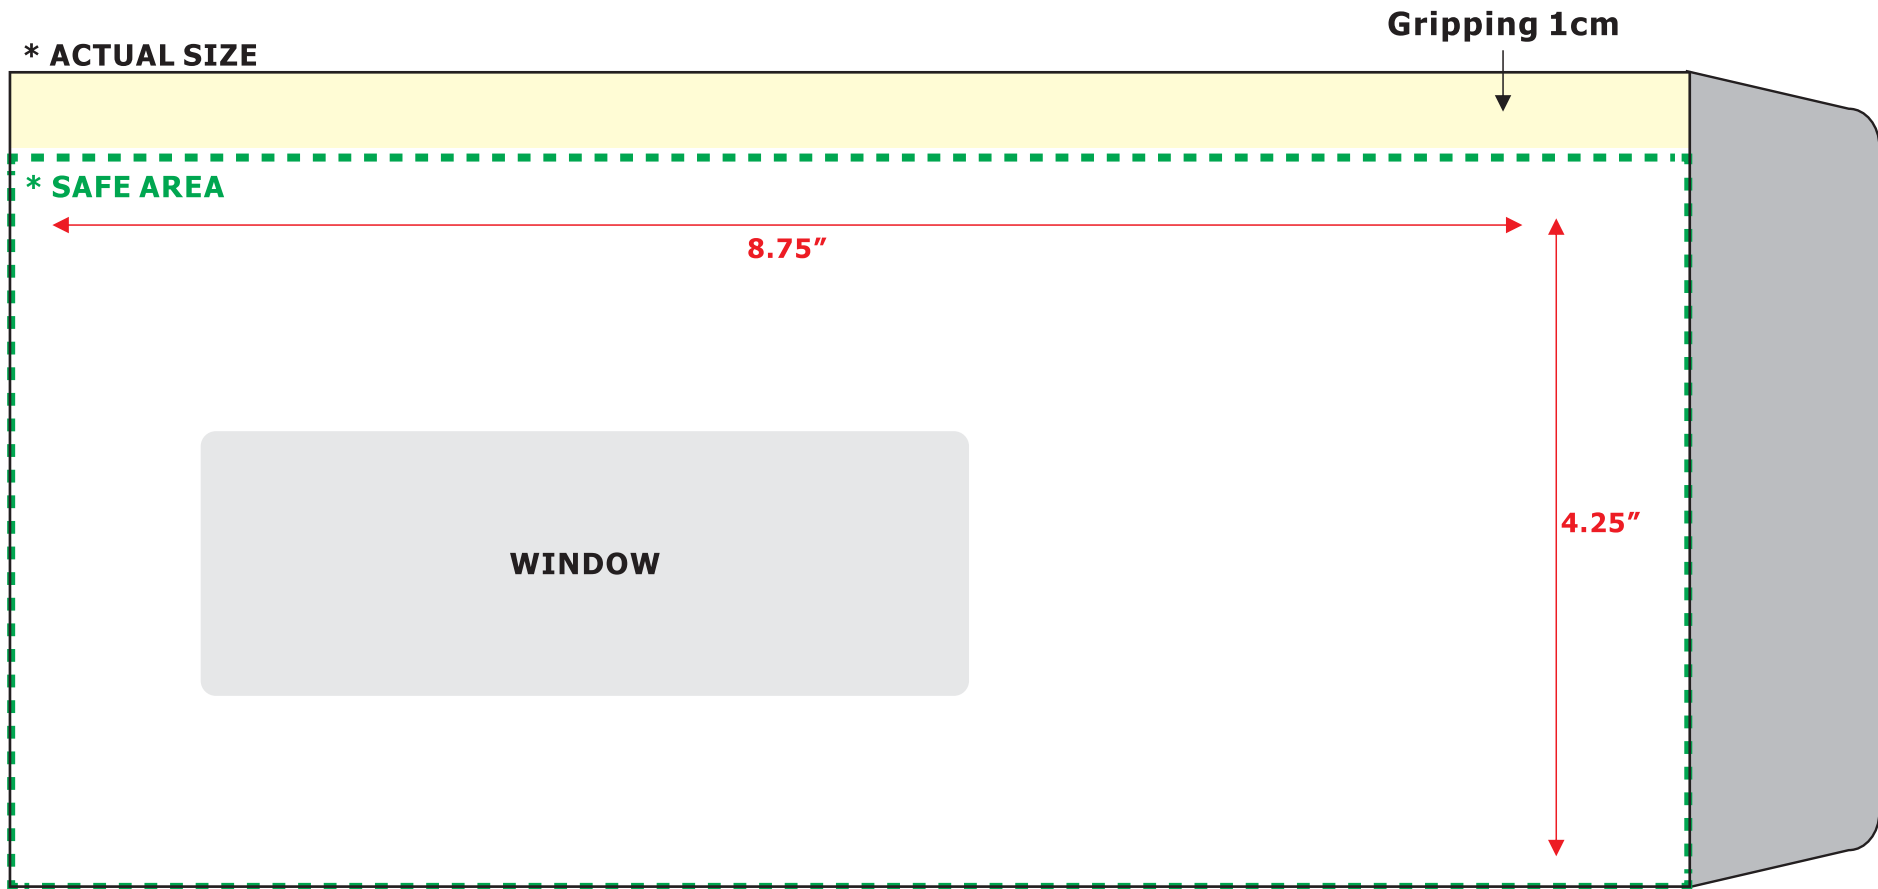

**CUSTOM ENVELOPE 1 COLOUR POCKET 4.25 X 8.75 INCHES WITH WINDOW**

— Actual Size - Trim Size

- - - Safe Area - All contents

■ Gripping 1cm