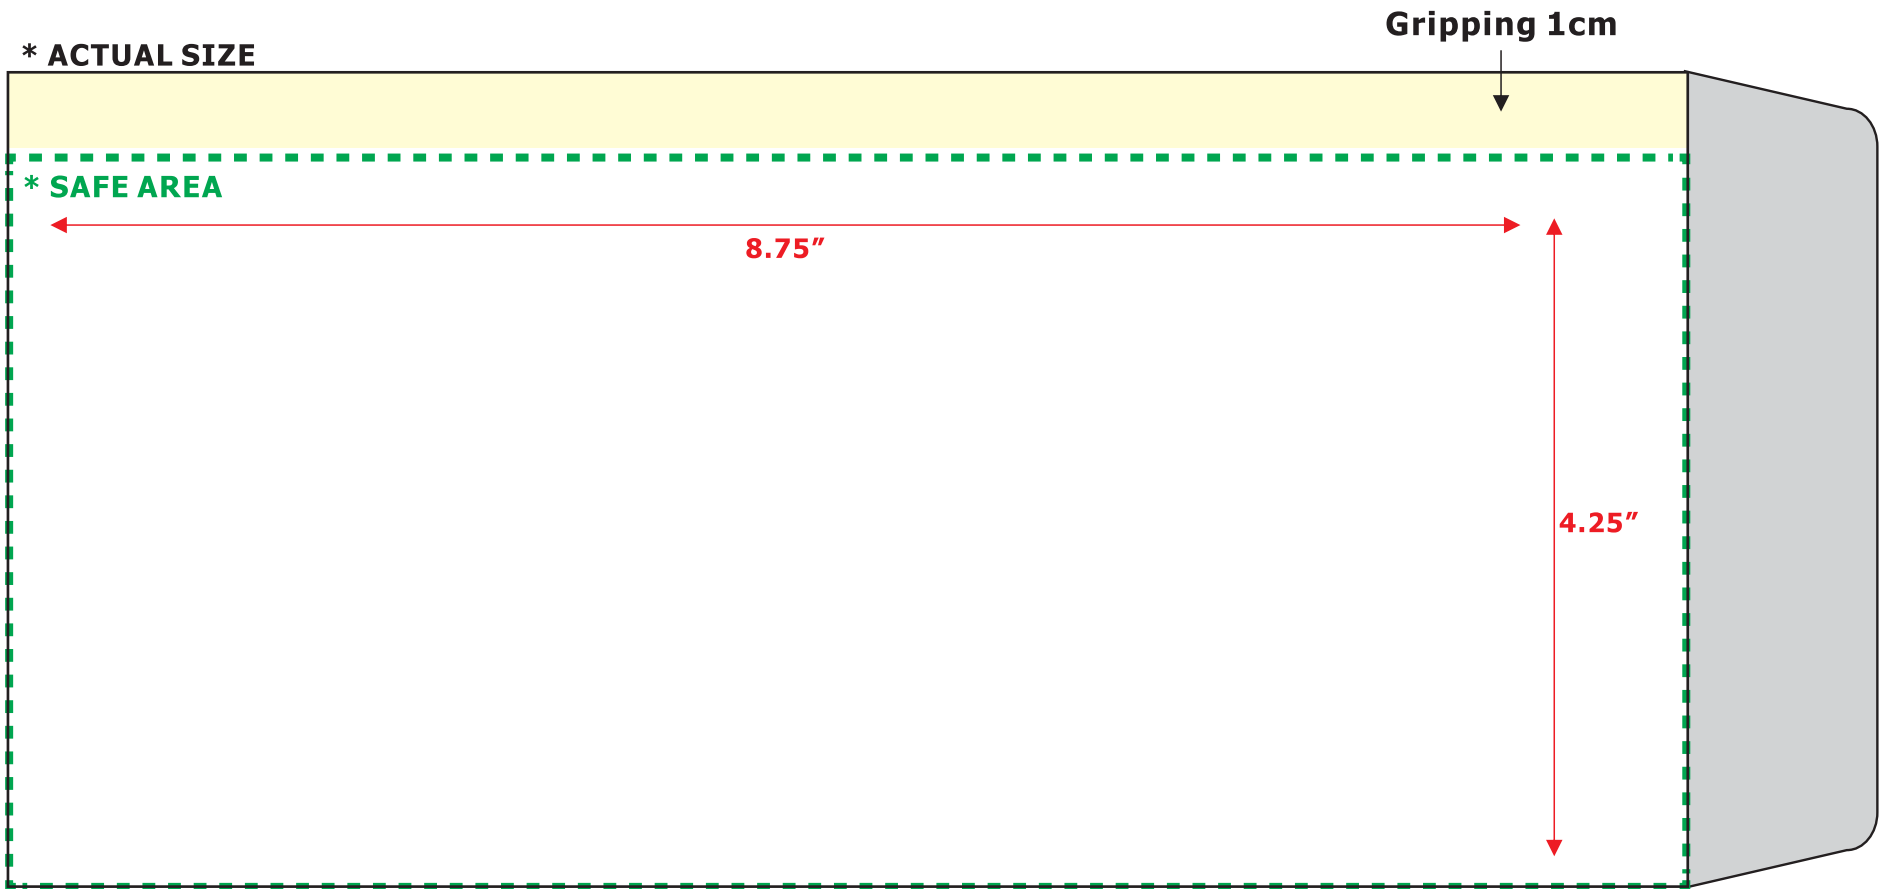

CUSTOM ENVELOPE 1 COLOUR POCKET 4.25 X 8.75 INCHES WITHOUT WINDOW

— Actual Size - Trim Size

- - - Safe Area - All contents

■ Gripping 1cm