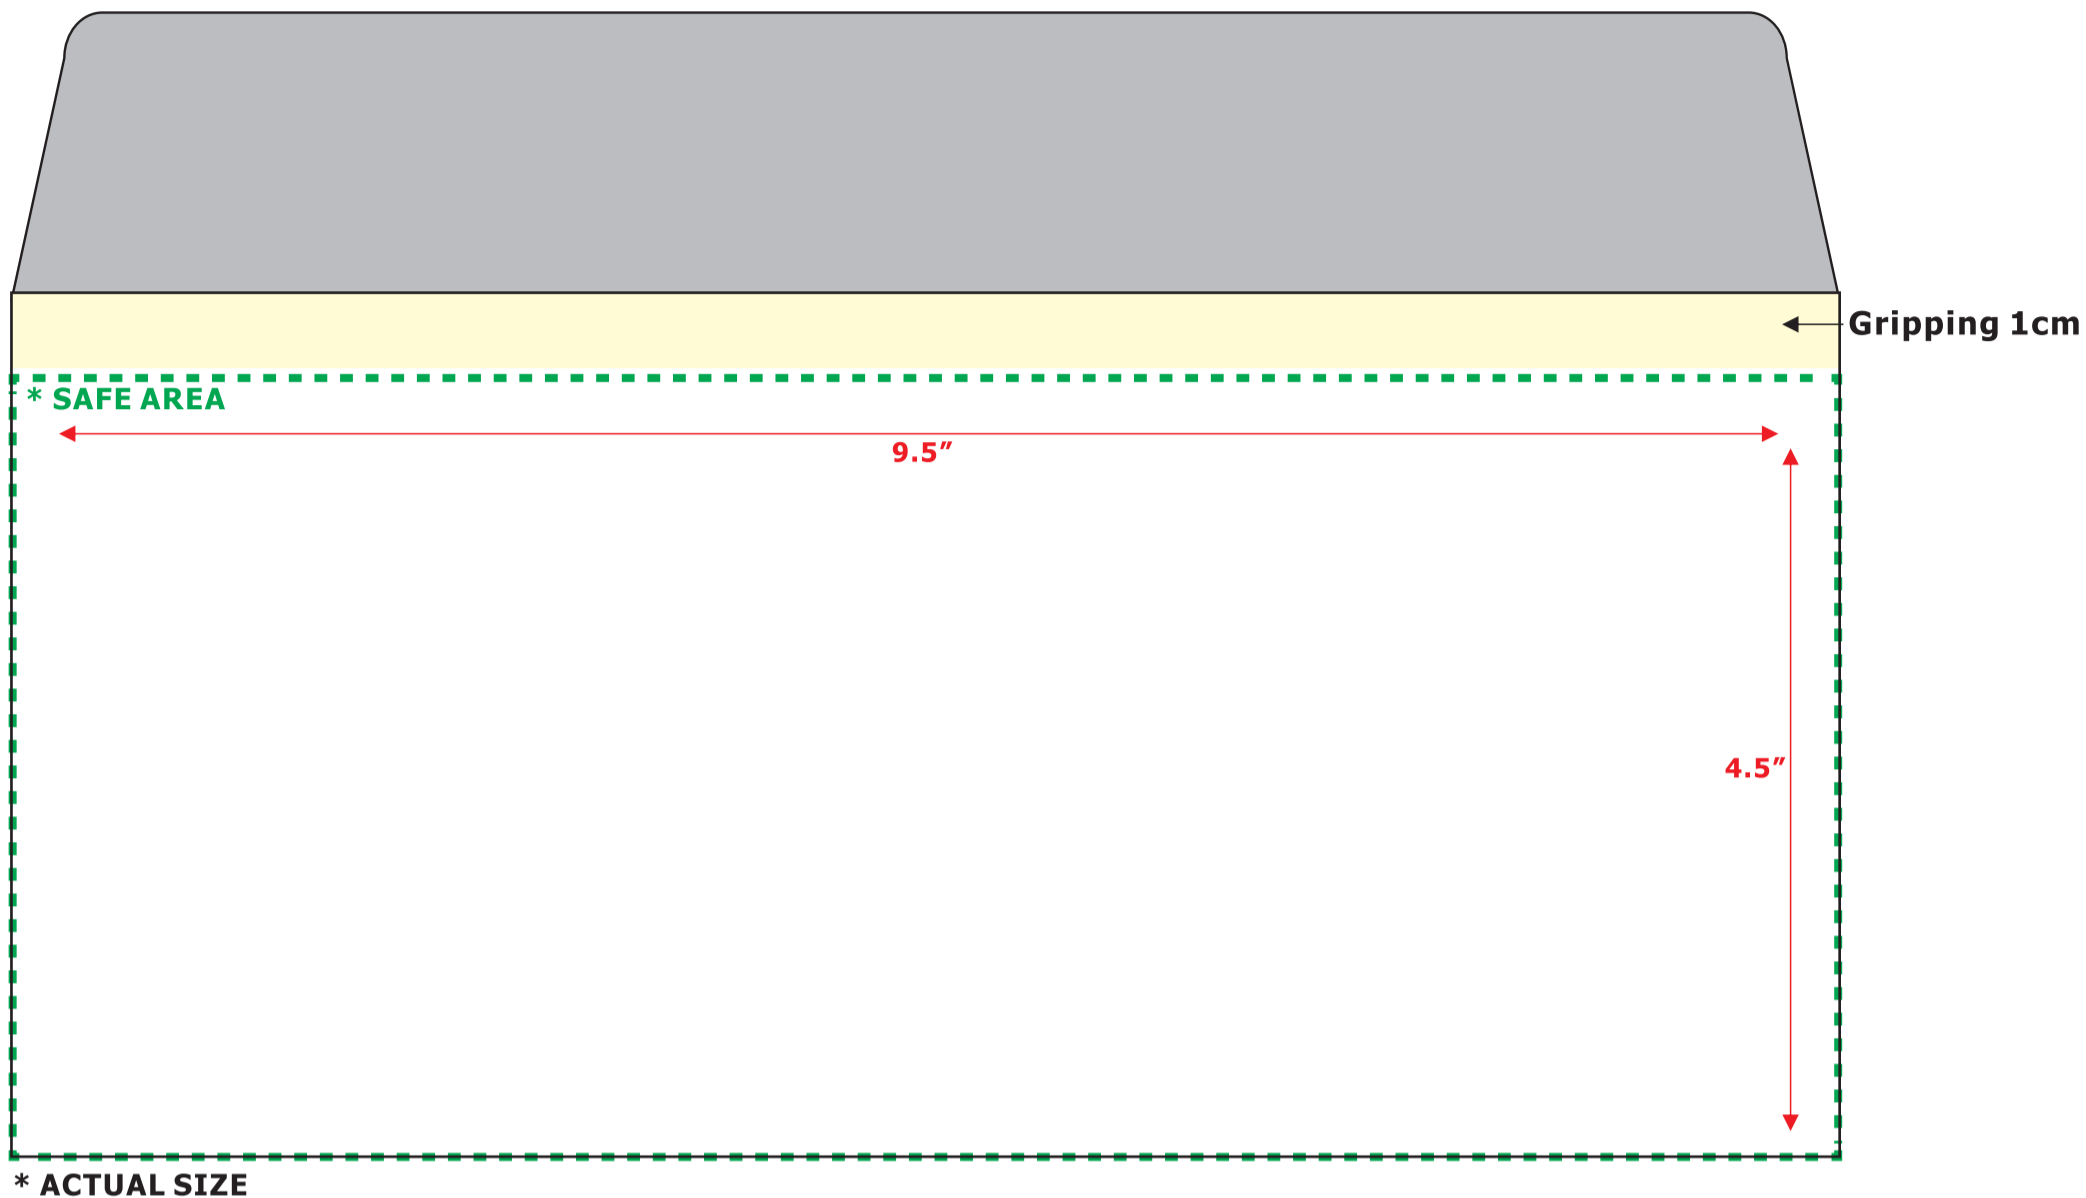

**CUSTOM ENVELOPE 1 COLOUR WALLET 9.5 X 4.5 INCHES WITHOUT WINDOW**

**CUSTOM ENVELOPE 1 COLOUR POCKET 9.5 X 4.5 INCHES WITHOUT WINDOW**

- Actual Size - Trim Size
- - - - Safe Area - All contents
- Gripping 1cm