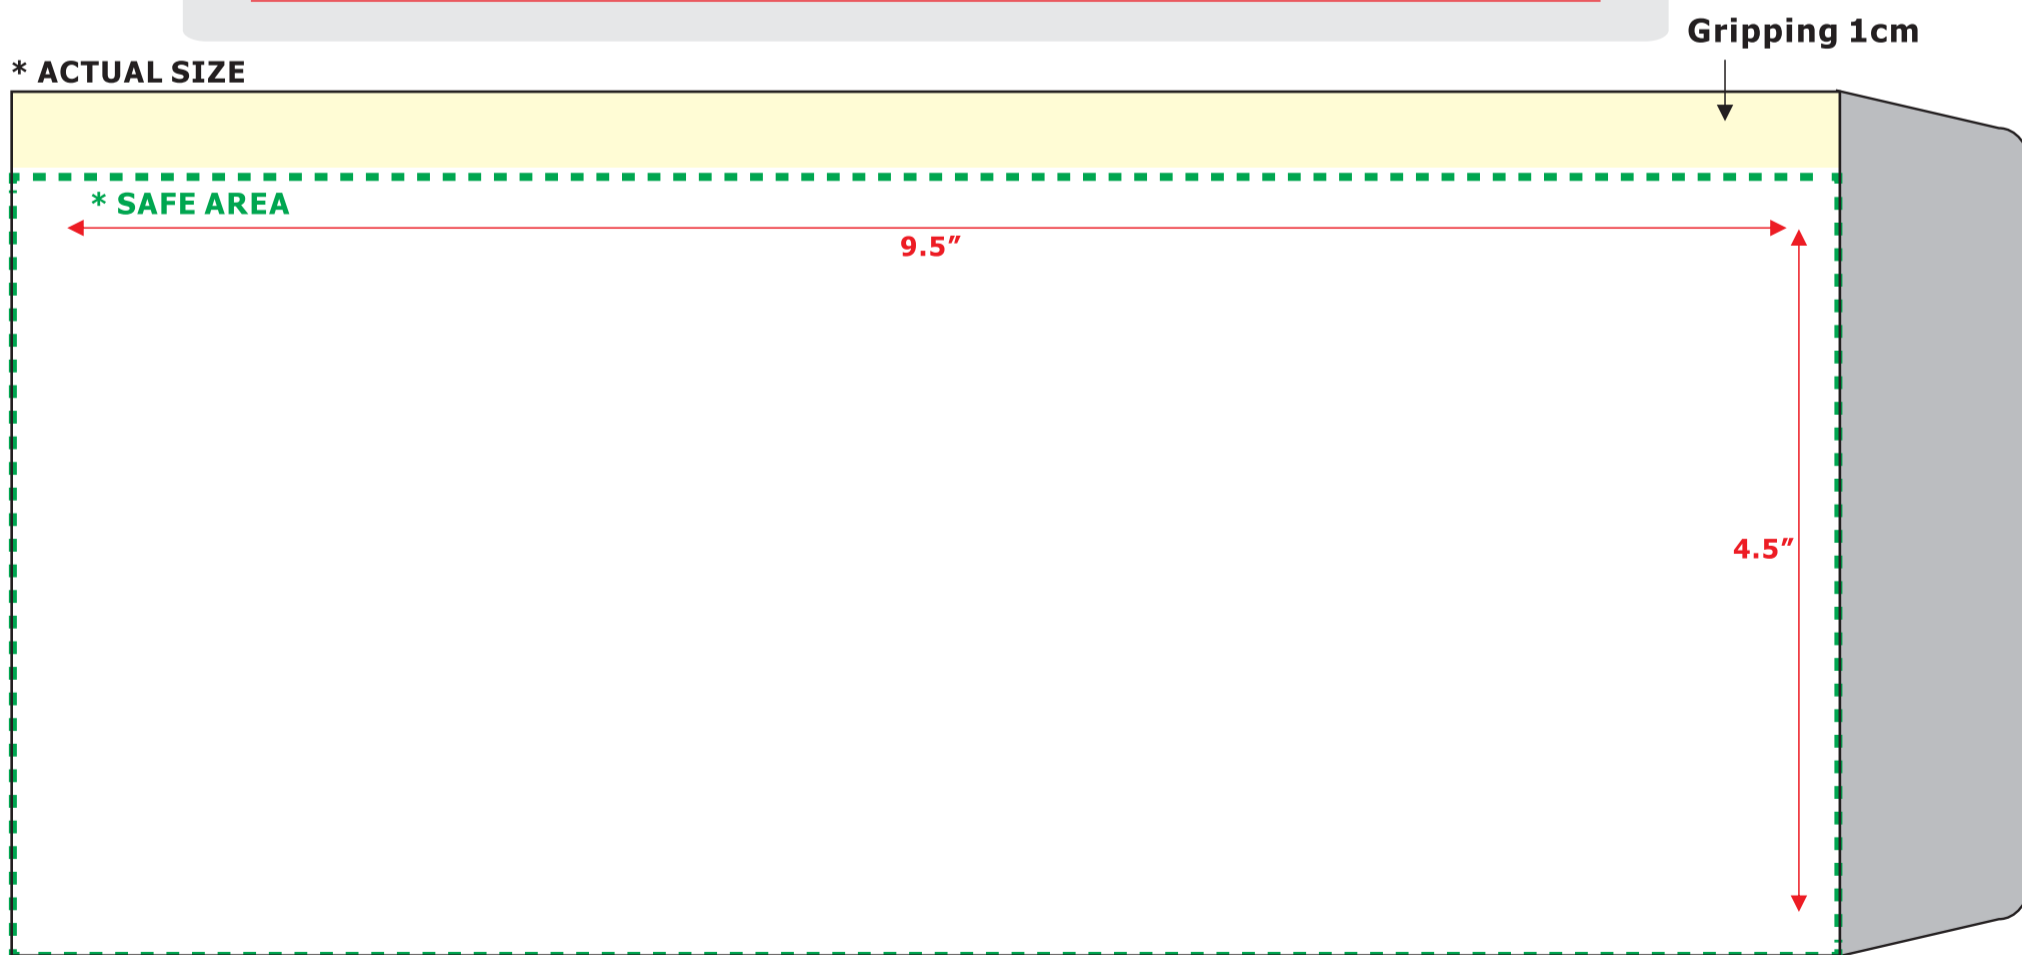

**CUSTOM ENVELOPE 1 COLOUR WALLET 9.5 X 4.5 INCHES WITHOUT WINDOW**

**CUSTOM ENVELOPE 1 COLOUR POCKET 9.5 X 4.5 INCHES WITHOUT WINDOW**

- Actual Size - Trim Size
- - - - Safe Area - All contents
- Gripping 1cm