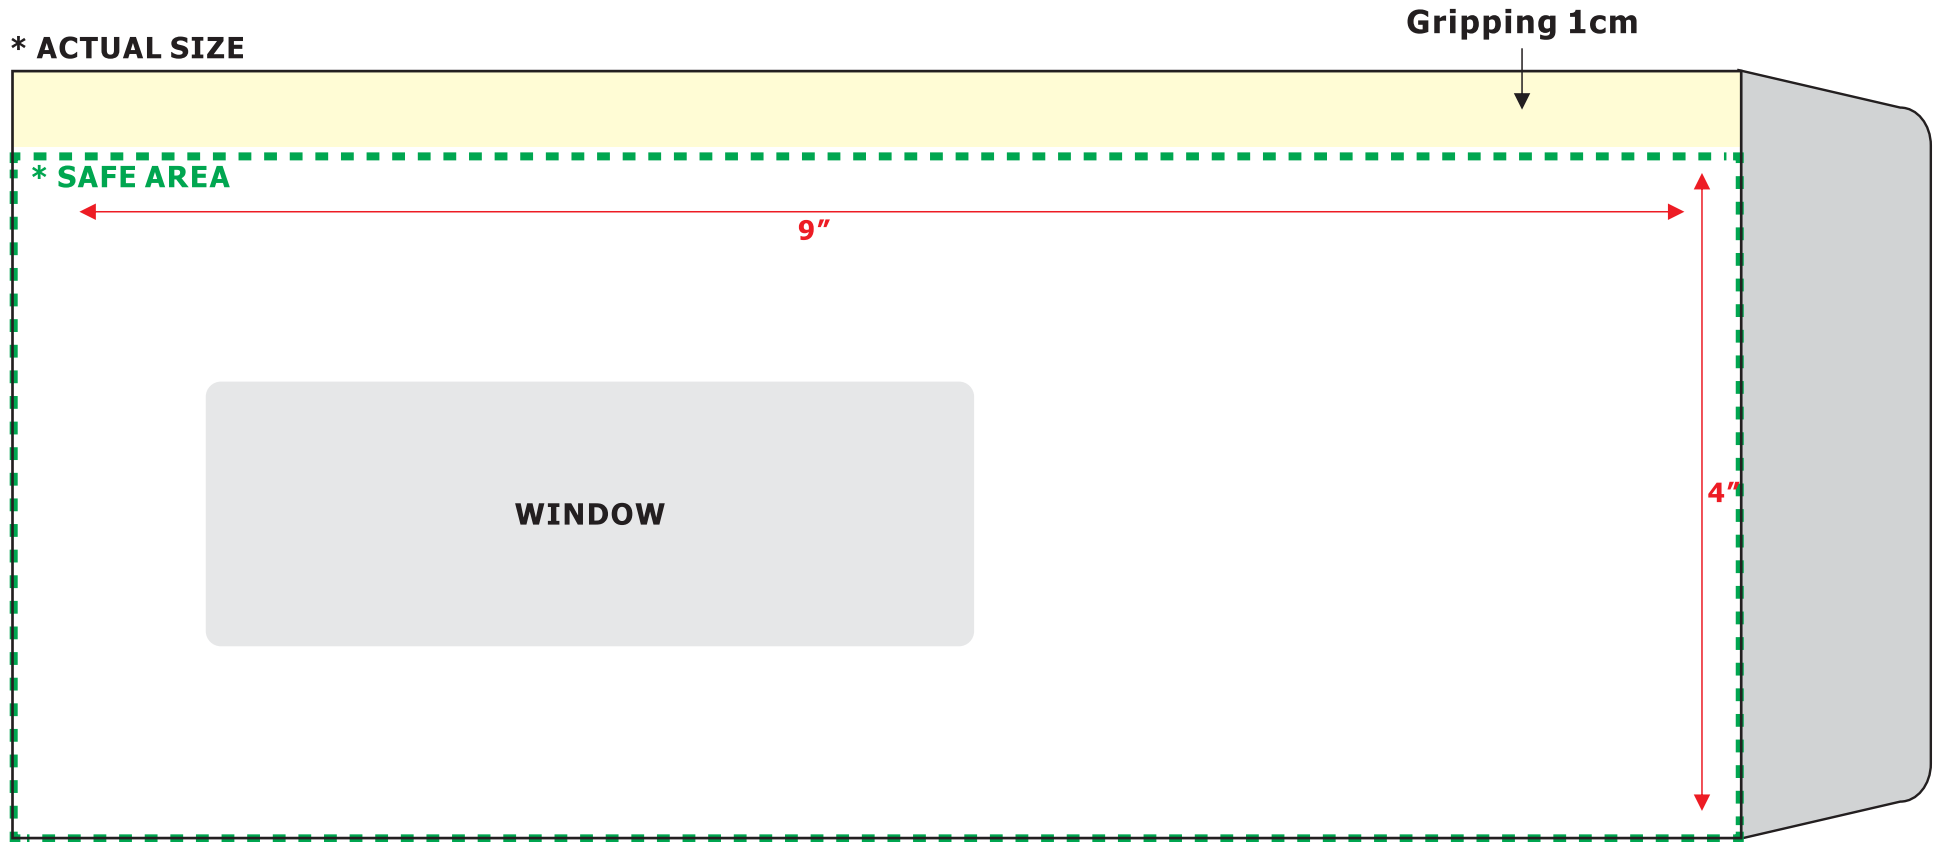

CUSTOM ENVELOPE 1 COLOUR POCKET 4 X 9 INCHES WITH WINDOW

— Actual Size - Trim Size

- - - Safe Area - All contents

■ Gripping 1cm