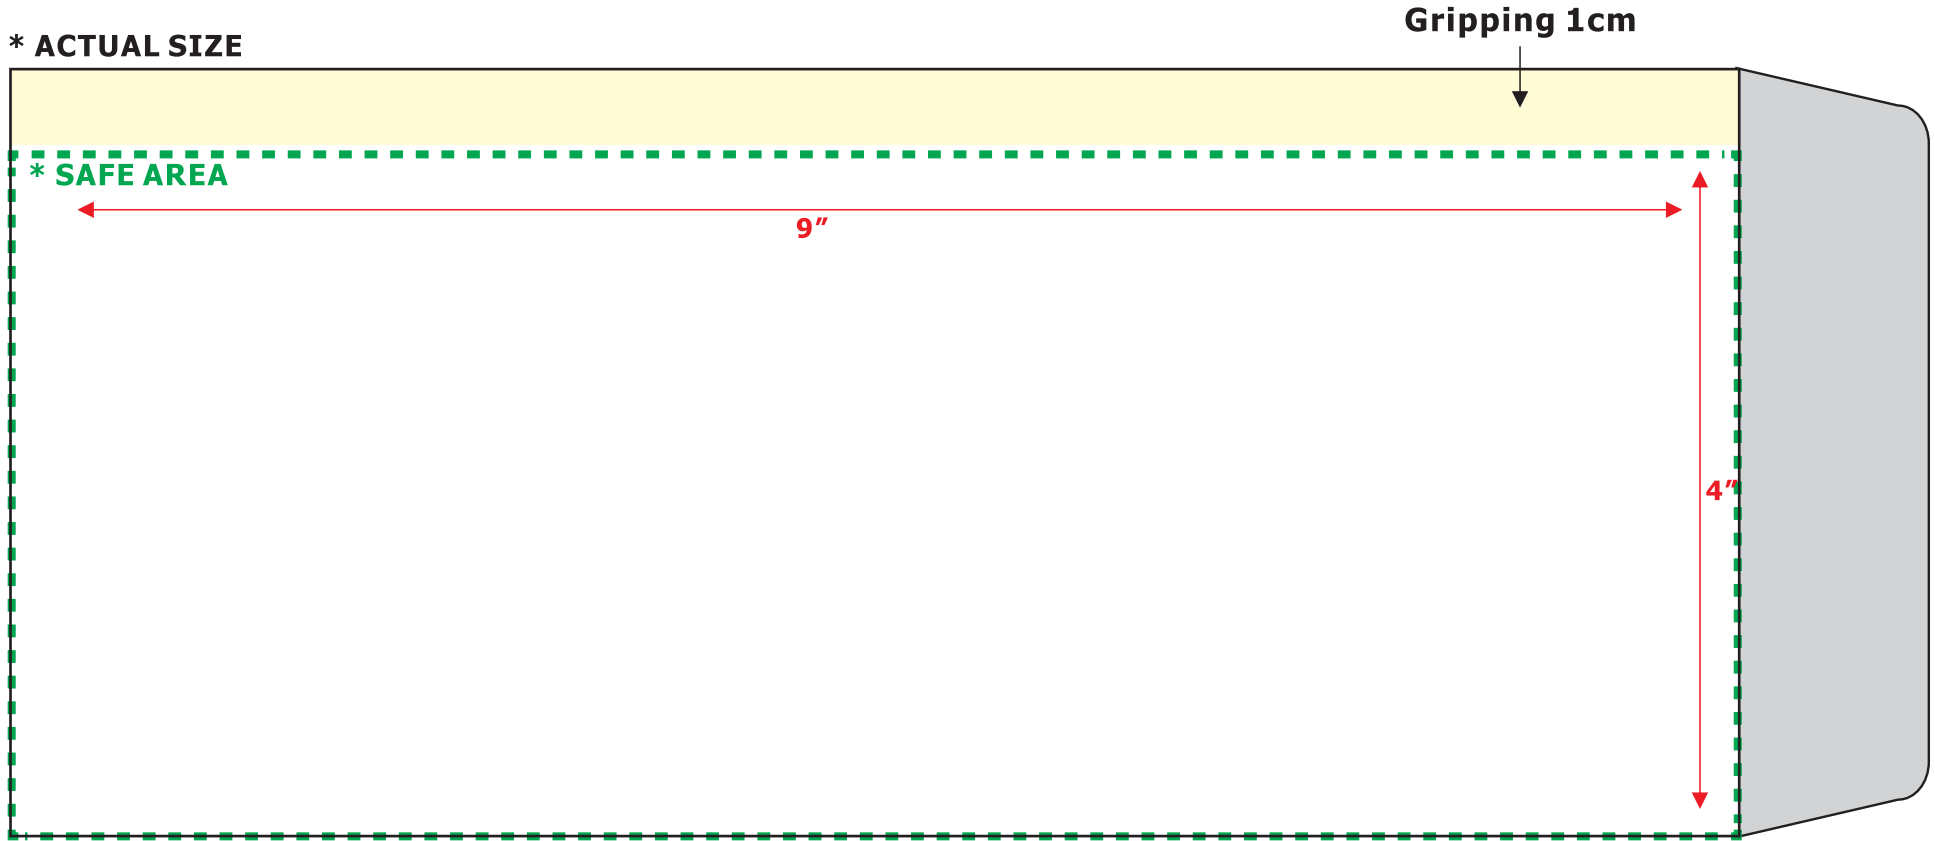

CUSTOM ENVELOPE 1 COLOUR POCKET 4 X 9 INCHES WITHOUT WINDOW

- Actual Size - Trim Size
- - - Safe Area - All contents
- Gripping 1cm