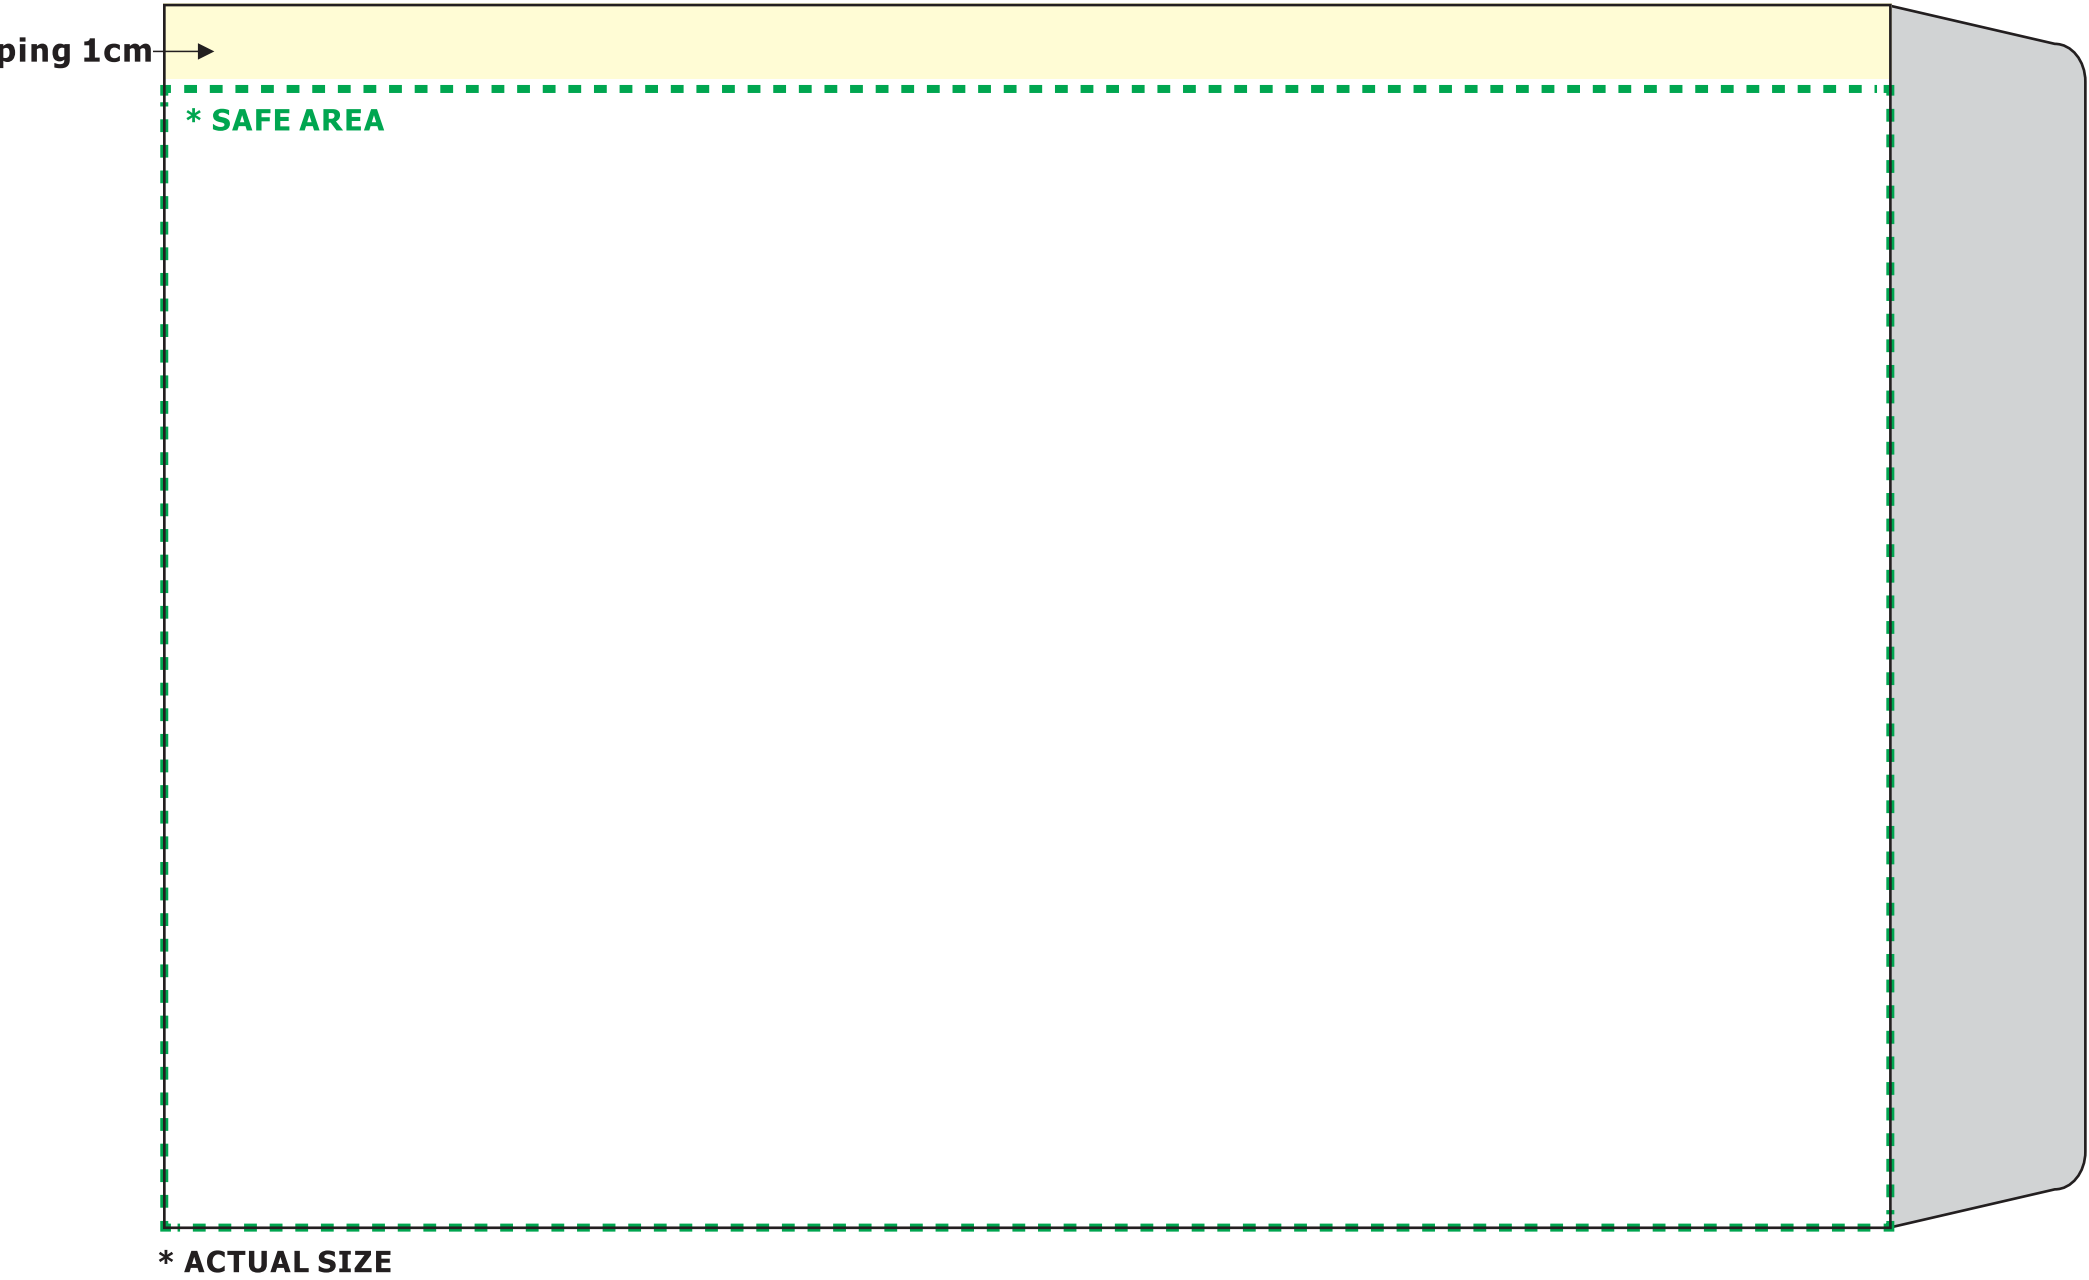

CUSTOM ENVELOPE 1 COLOUR POCKET A5 SIZE WITHOUT WINDOW

*** SAFE AREA**

*** ACTUAL SIZE**