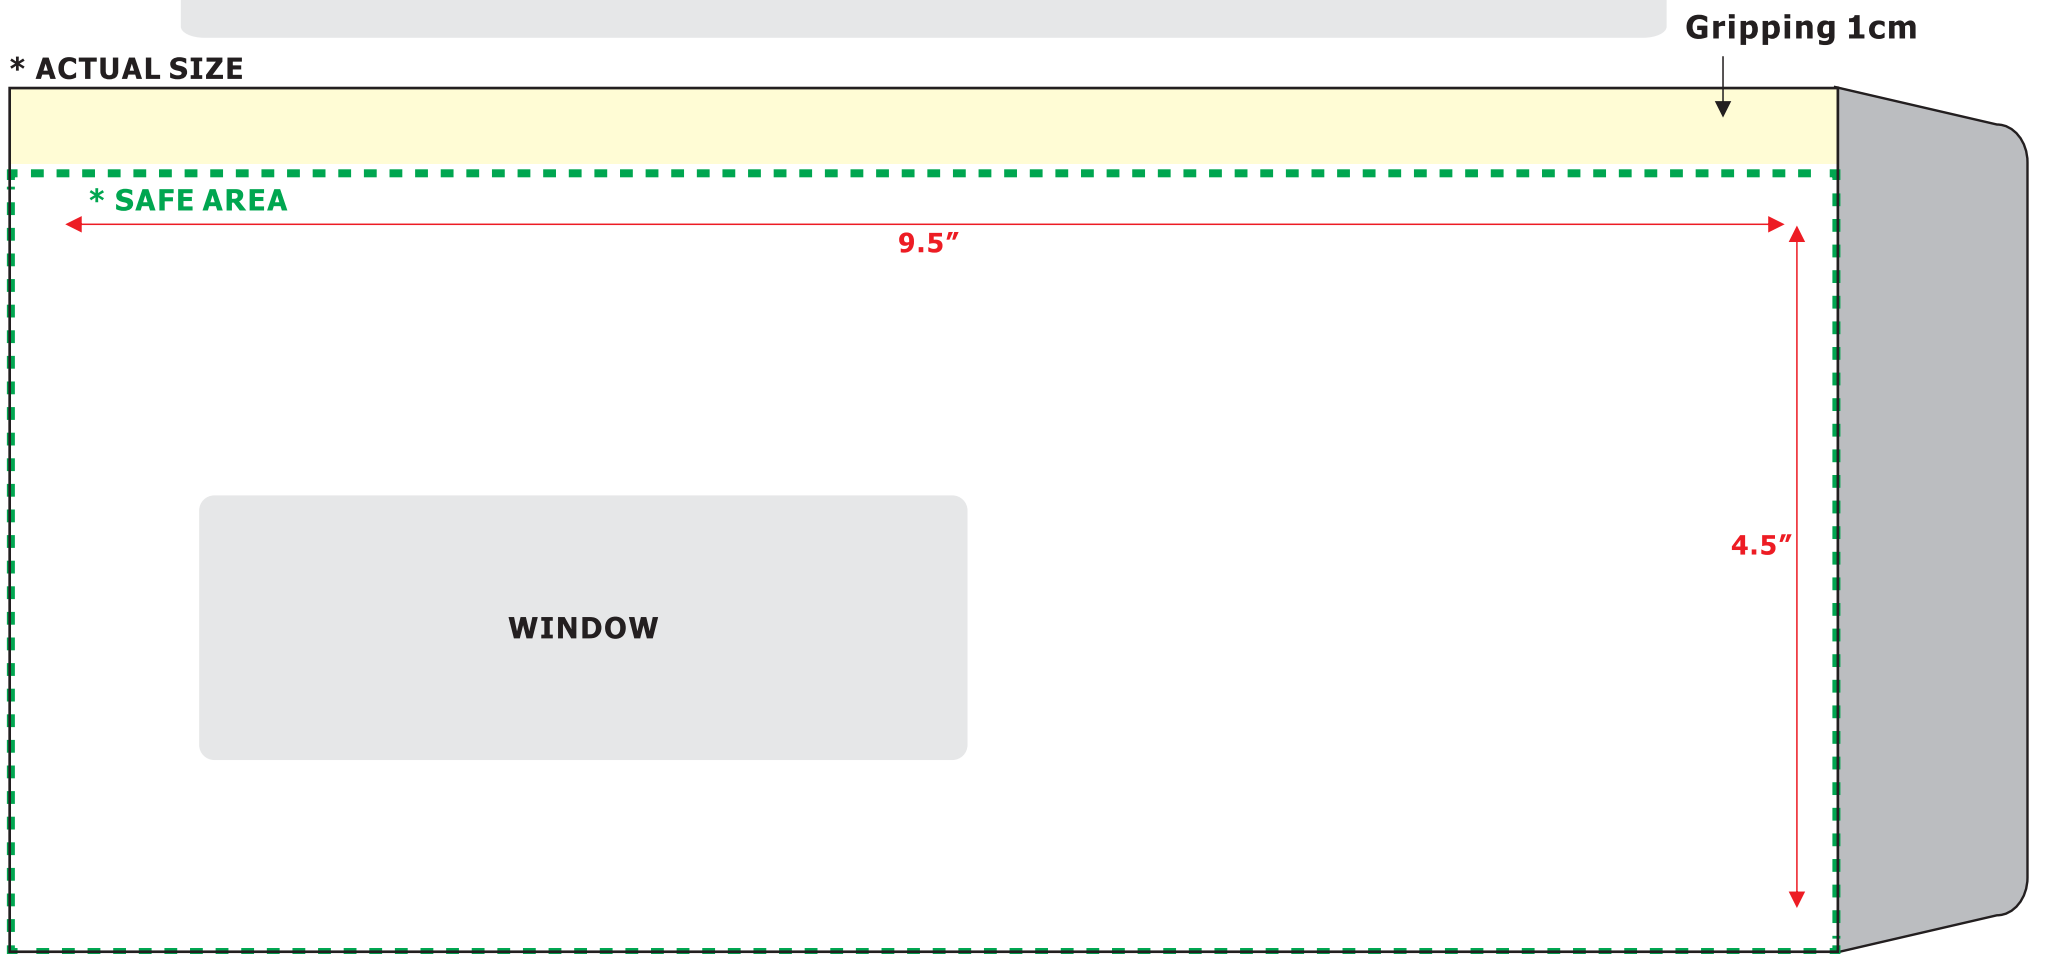

CUSTOM ENVELOPE 1 COLOUR WALLET 9.5 X 4.5 INCHES WITH WINDOW

CUSTOM ENVELOPE 1 COLOUR POCKET 9.5 X 4.5 INCHES WITH WINDOW

- Actual Size - Trim Size
- - - - Safe Area - All contents
- Gripping 1cm