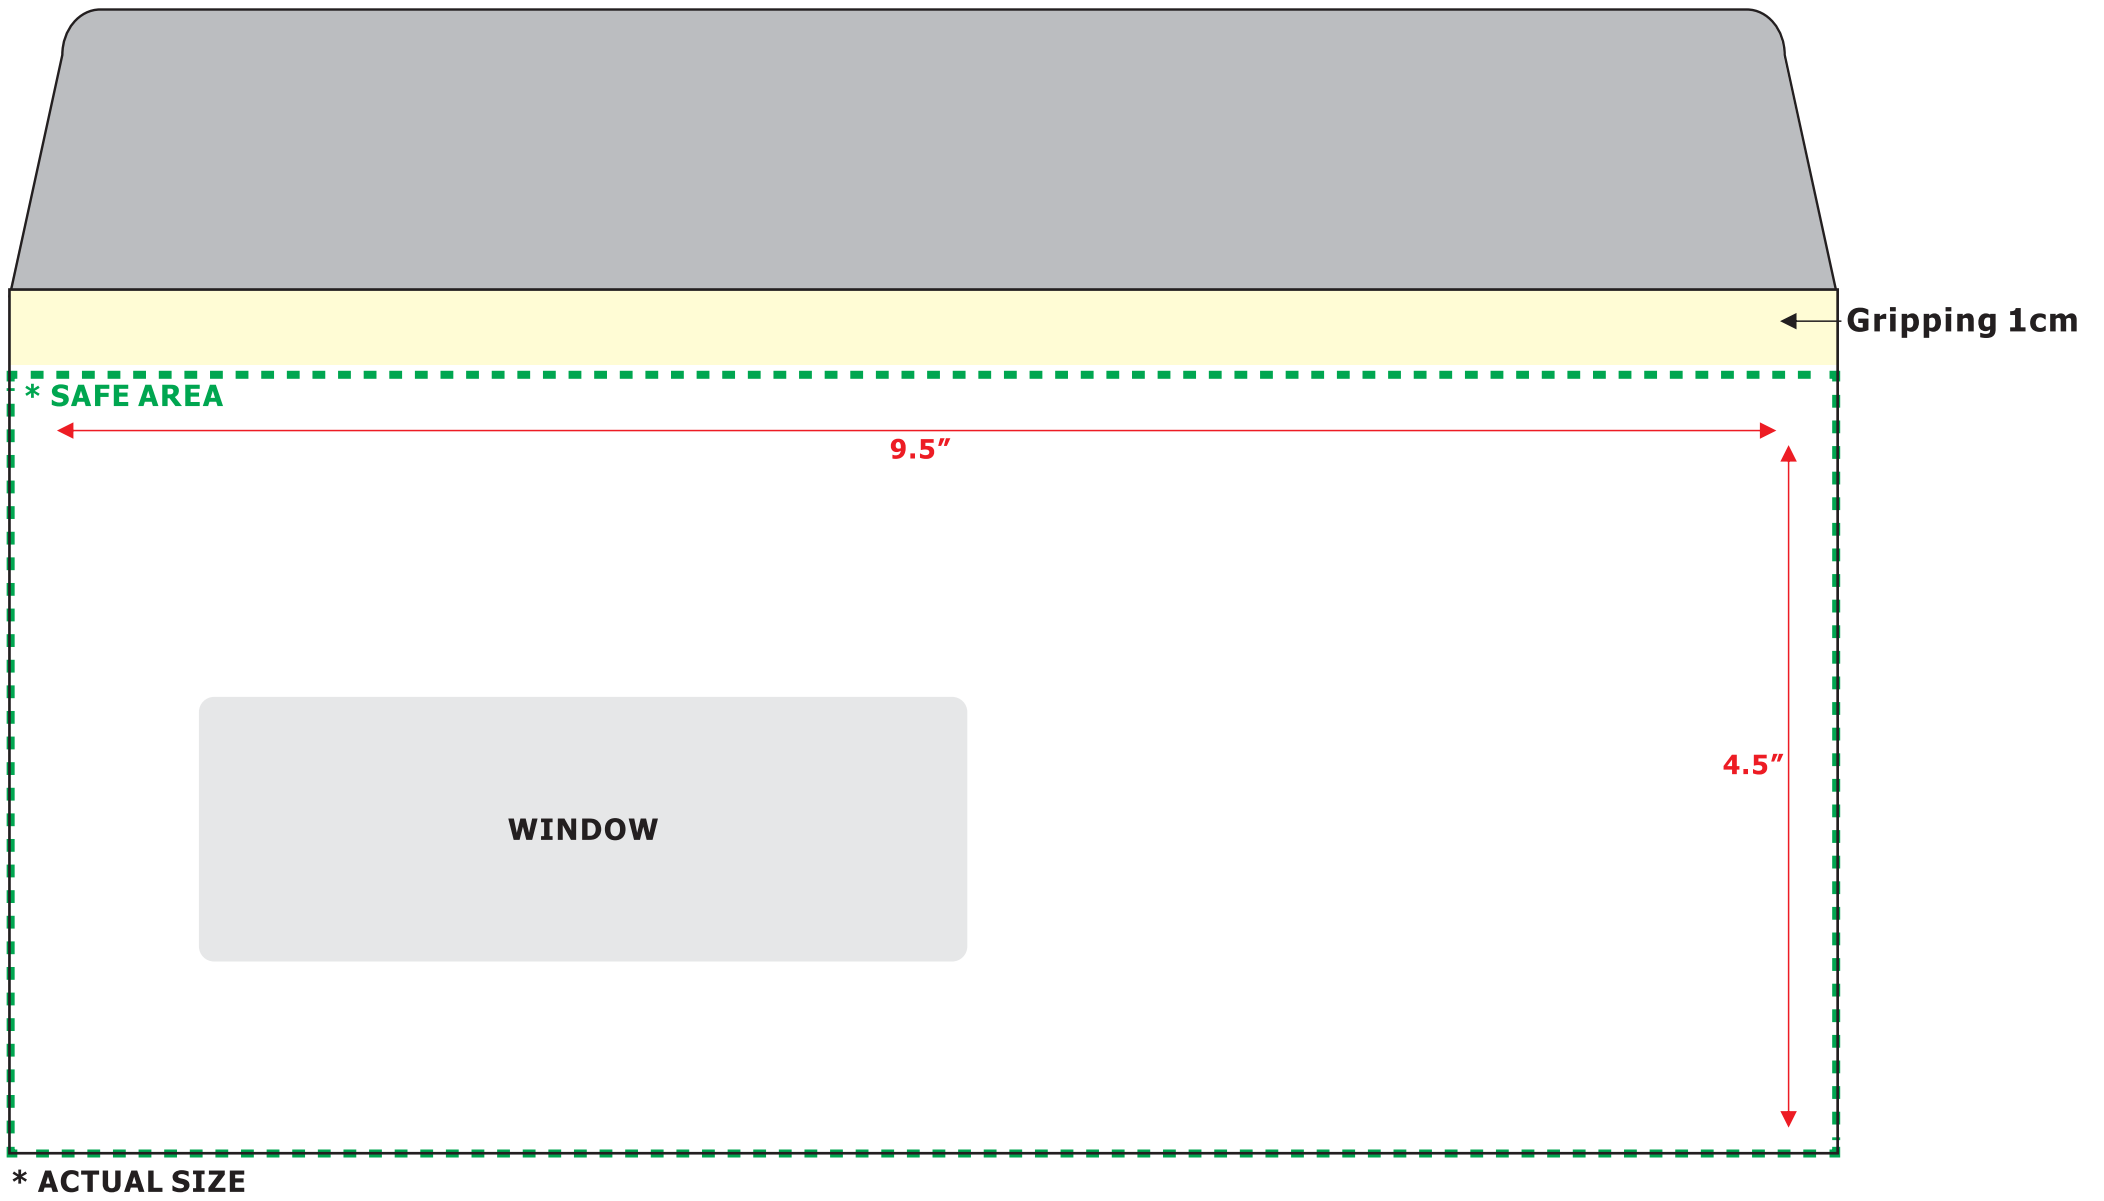

CUSTOM ENVELOPE 1 COLOUR WALLET 9.5 X 4.5 INCHES WITH WINDOW

CUSTOM ENVELOPE 1 COLOUR POCKET 9.5 X 4.5 INCHES WITH WINDOW

- Actual Size - Trim Size
- - - - Safe Area - All contents
- Gripping 1cm