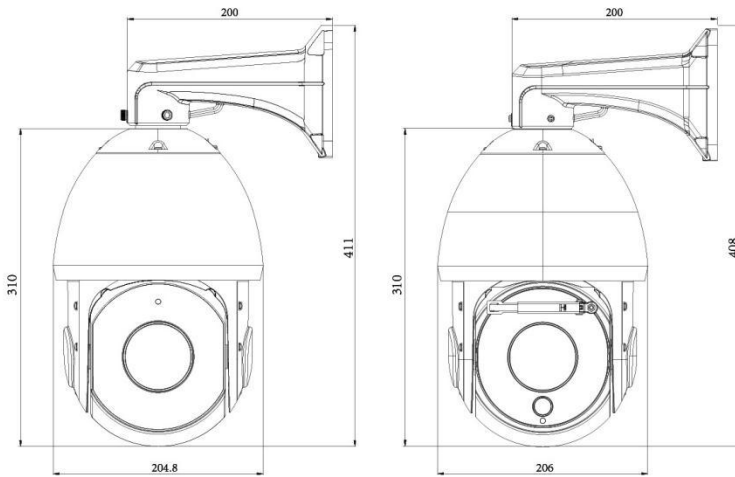

AI 23X/30X/36X/42X Speed Dome Network Camera

Structure Diagrams

Wall Mount

Ceiling Mount

Units: mm

Accessories Support

A41 Wall Mount(Default)

Weight: 400g
Dimensions: 200*129*100mm

A01 Pole Mount

Weight: 720g
Dimensions: 170*51.5*152.6mm

A03 External Corner Bracket

Weight: 900g
Dimensions: 170*152.5*76.3mm

A42 Pendant Mount

Weight: 650g
Dimensions: 116.5*255mm

A42-L Extension Lever

Weight: 325g
Dimension: 57*255mm