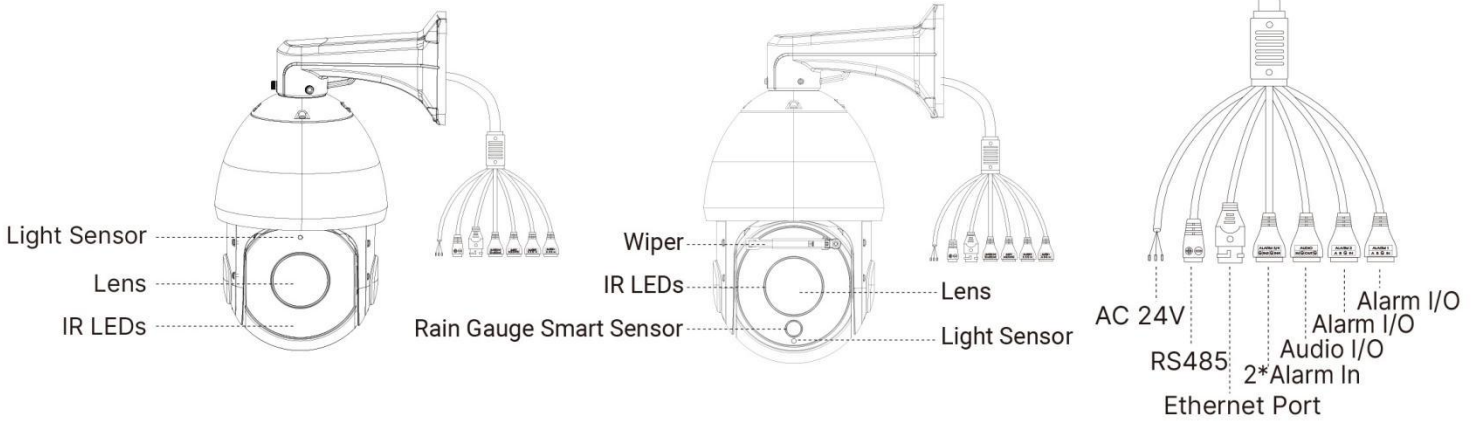

AI 23X/30X/36X/42X Speed Dome Network Camera

Structure Diagrams

Wall Mount

Ceiling Mount

Units: mm

Accessories Support

A41 Wall Mount(Default)

Weight: 400g
Dimensions: 200*129*100mm

A01 Pole Mount

Weight: 720g
Dimensions: 170*51.5*152.6mm

A03 External Corner Bracket

Weight: 900g
Dimensions: 170*152.5*76.3mm

A42 Pendant Mount

Weight: 650g
Dimensions: 116.5*255mm

A42-L Extension Lever

Weight: 325g
Dimension: 57*255mm

A43 Junction Box

Weight: 1000g
Dimensions: 195*164*80mm

Milesight | www.milesight.com

Contact Us: sales@milesight.com support@milesight.com

Add: 220 NE 51st Street, Oakland Park, Florida 33334, USA
Tel: +1-800-561-0485

Add: 925, Anyang SK V1 Center, LS-ro 116beon-gil, Dongan-gu, Anvang-si, Korea
Tel: +82-31-990-7732

Add: Building C09, Software Park Phase III, Xiamen 361024, Fujian, China
Tel: +86-592-5922772