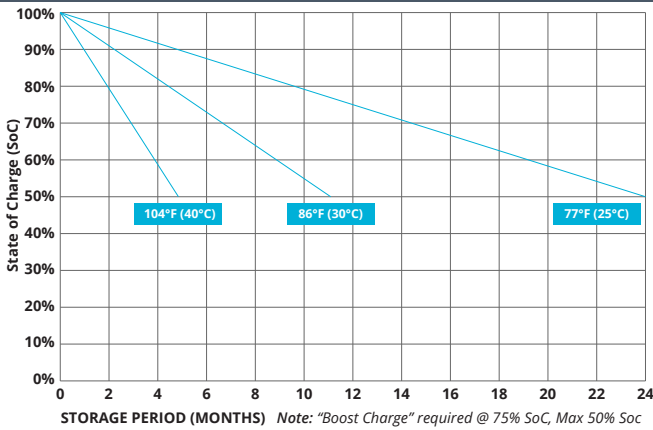

## 6 VOLTS

**SELF DISCHARGE vs TIME/TEMPERATURE**

**STATE of CHARGE (SOC) vs OPEN CIRCUIT VOLTAGE (OCV)**

**CYCLE LIFE vs DEPTH of DISCHARGE (DOD)**

\*(Based on BCI Testing @ 2-hr Rate)

**TEMPERATURE vs CAPACITY**