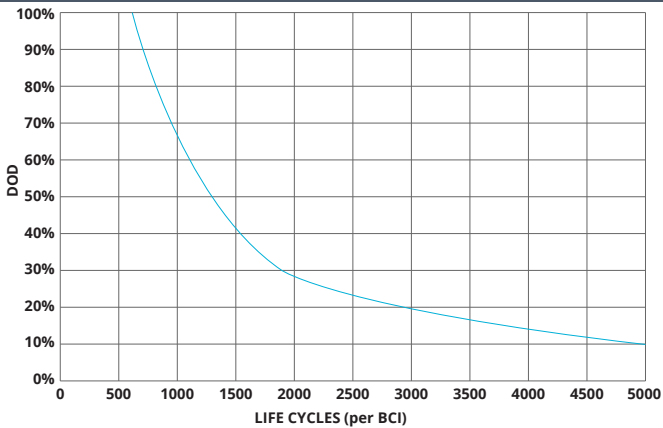

## 6 VOLTS

**SELF DISCHARGE vs TIME/TEMPERATURE**

**STATE of CHARGE (SOC) vs OPEN CIRCUIT VOLTAGE (OCV)**

**CYCLE LIFE vs DEPTH of DISCHARGE (DOD)**

\*(Based on BCI Testing @ 2-hr Rate)

**TEMPERATURE vs CAPACITY**