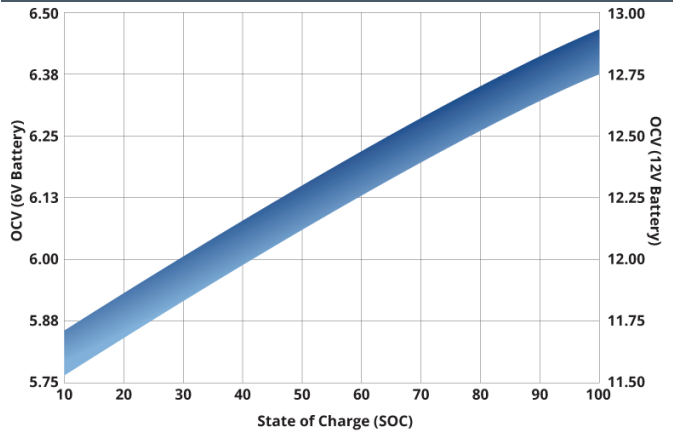

# Performance Characteristics DC SERIES BATTERIES

## 6 VOLTS

**SELF DISCHARGE vs TIME/TEMPERATURE**

**STATE of CHARGE (SOC) vs OPEN CIRCUIT VOLTAGE (OCV)**

**CYCLE LIFE vs DEPTH of DISCHARGE (DOD)**

\*(Based on BCI Testing @ 2-hr Rate)

**TEMPERATURE vs CAPACITY**