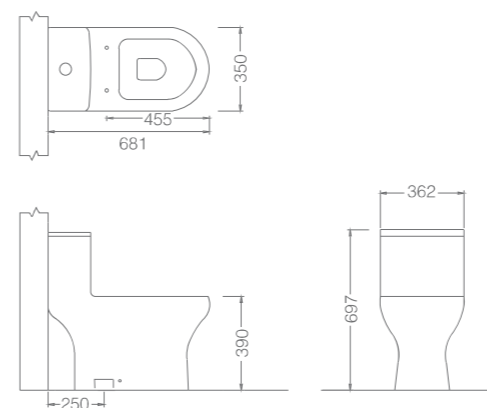

# ONE PIECE WC

*In Fashion Fields,  
Toilet is one of the Best Seat In the house.*

### Tanna

Tanna One PC Washdown WC Dual Flush 3/6L  
681mm(L) x 362mm(W) x 697mm(H)  
P Trap - 180mm  
S Trap - 250mm  
Box Rim

### Cairn

Cairn One PC Washdown WC Dual Flush 3/6L  
665mm(L) x 370mm(W) x 725mm(H)  
P Trap - 180mm  
S Trap - 250mm  
Box Rim