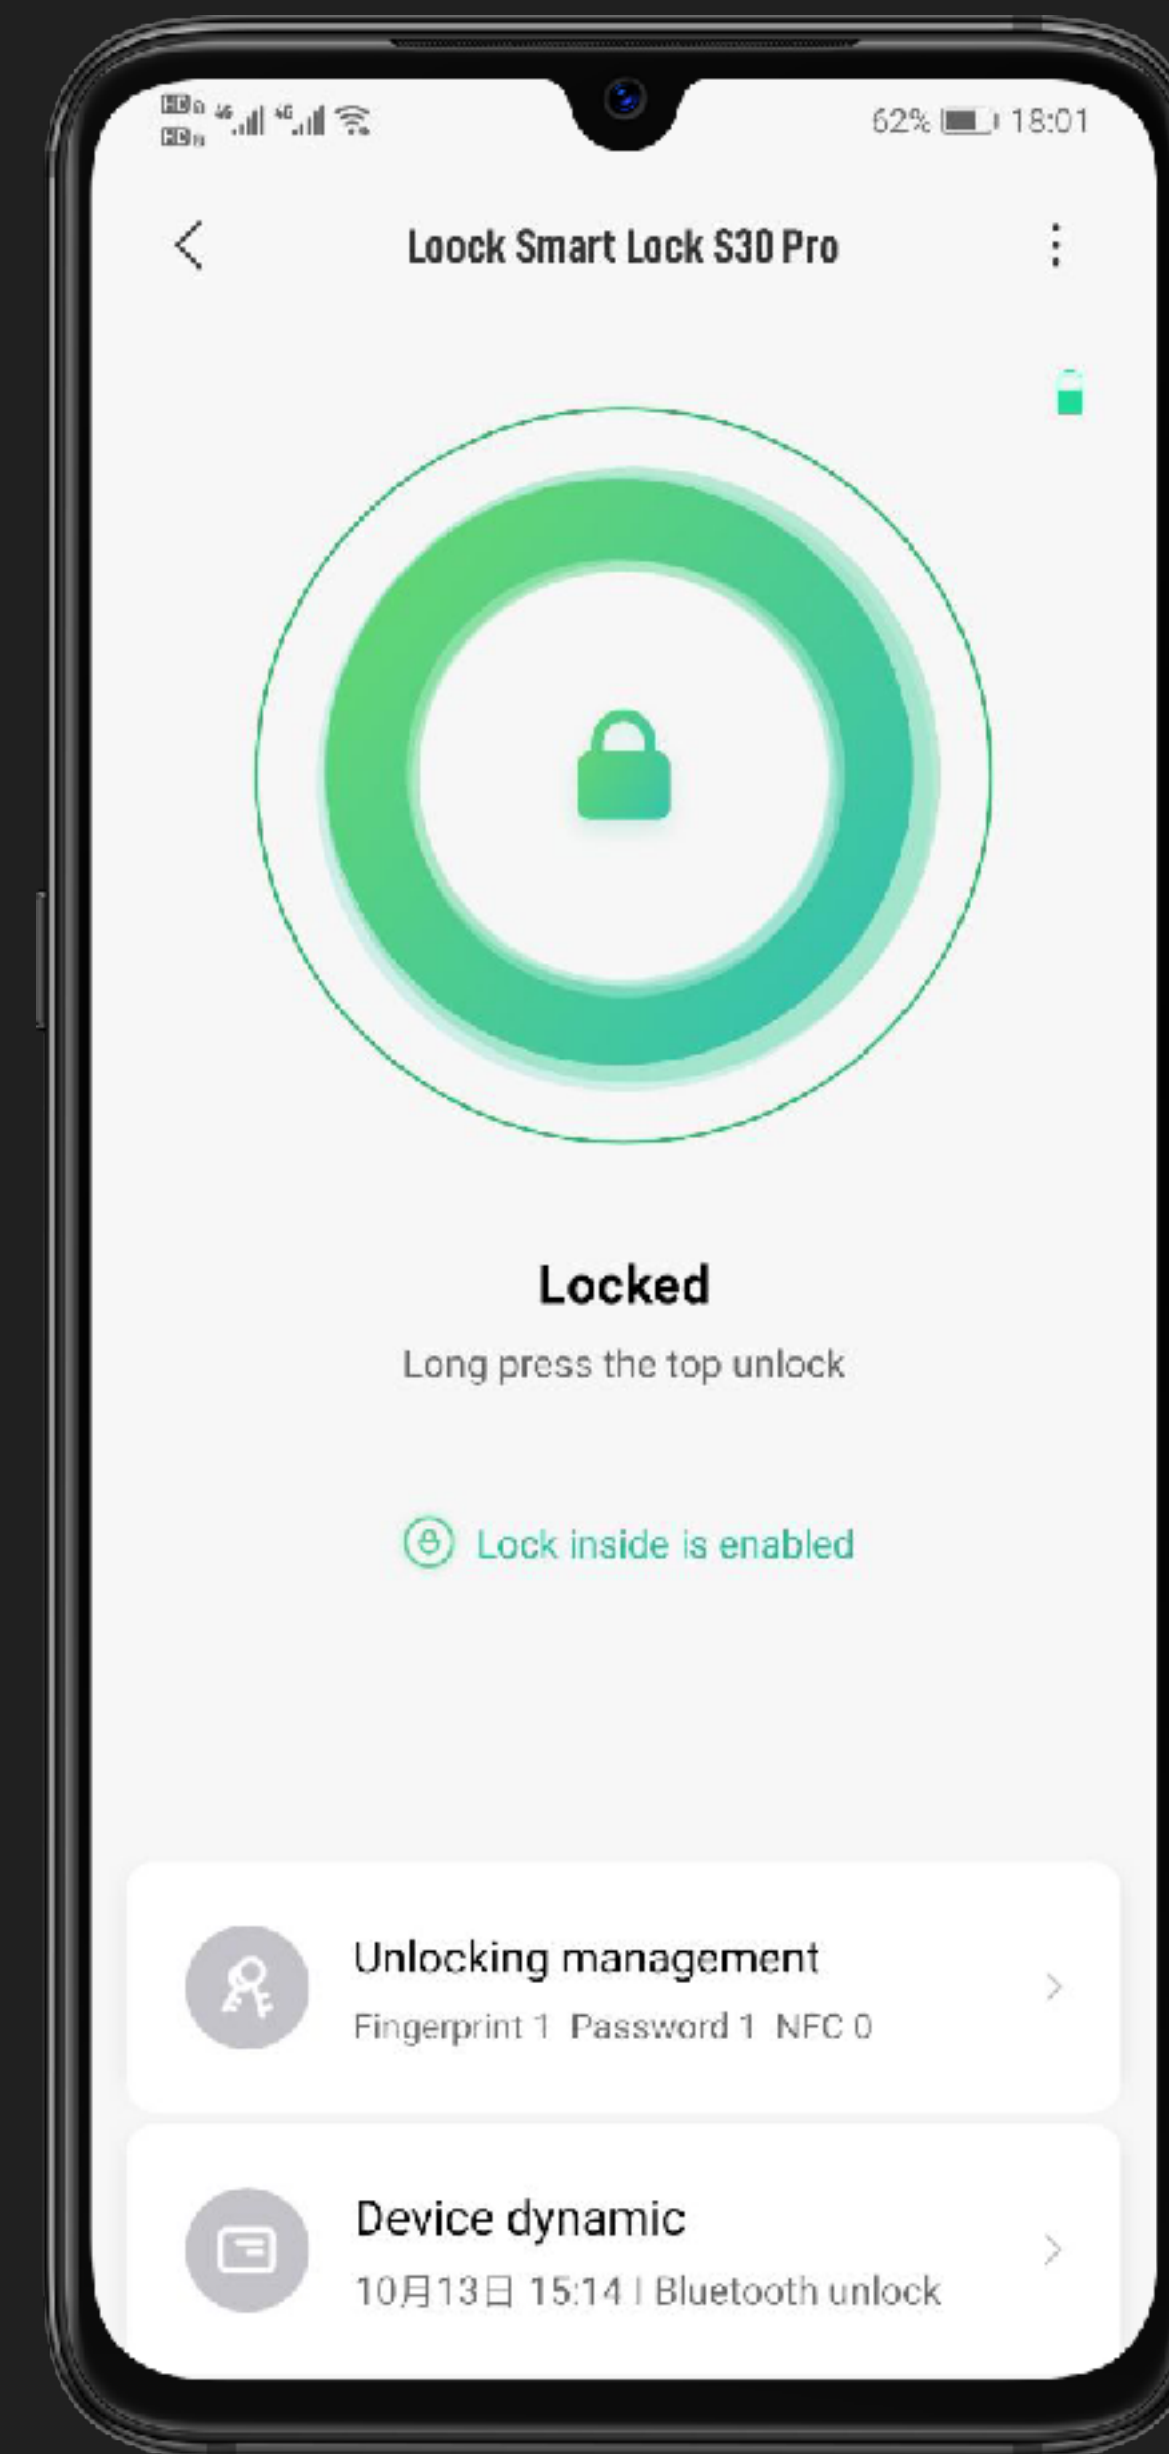

Sentry Mode

Protect your Home Security

If you need to leave home for a long time, you only need one-touch to setup Sentry Mode.

Someone tries to open the door from inside, triggering sending local alarm and send you notifications via app.

*Smart linkage needs to be connected with the bluetooth gateway

APP Management

View Door Status

Lock/unlock status, remaining battery, network status

Password Management

Add or delete fingerprint/pin code, set up temporary password

View Lock History

See who enters and leave

Family Back Home Reminders

Owners could be reminded after their family members got back home

Basic Parameter

Unlock ways : Fingerprint/PIN code/NFC card/
Bluetooth/Mechanical key

Lock tongue material : Stainless steel

Encryption chip : Mi encryption chip

Dimensions : L385*W73*H22mm

Main material : Aluminum alloy

Using app : Mi (Mijia) App

NFC card capacity : 25

Standby time : 12 months