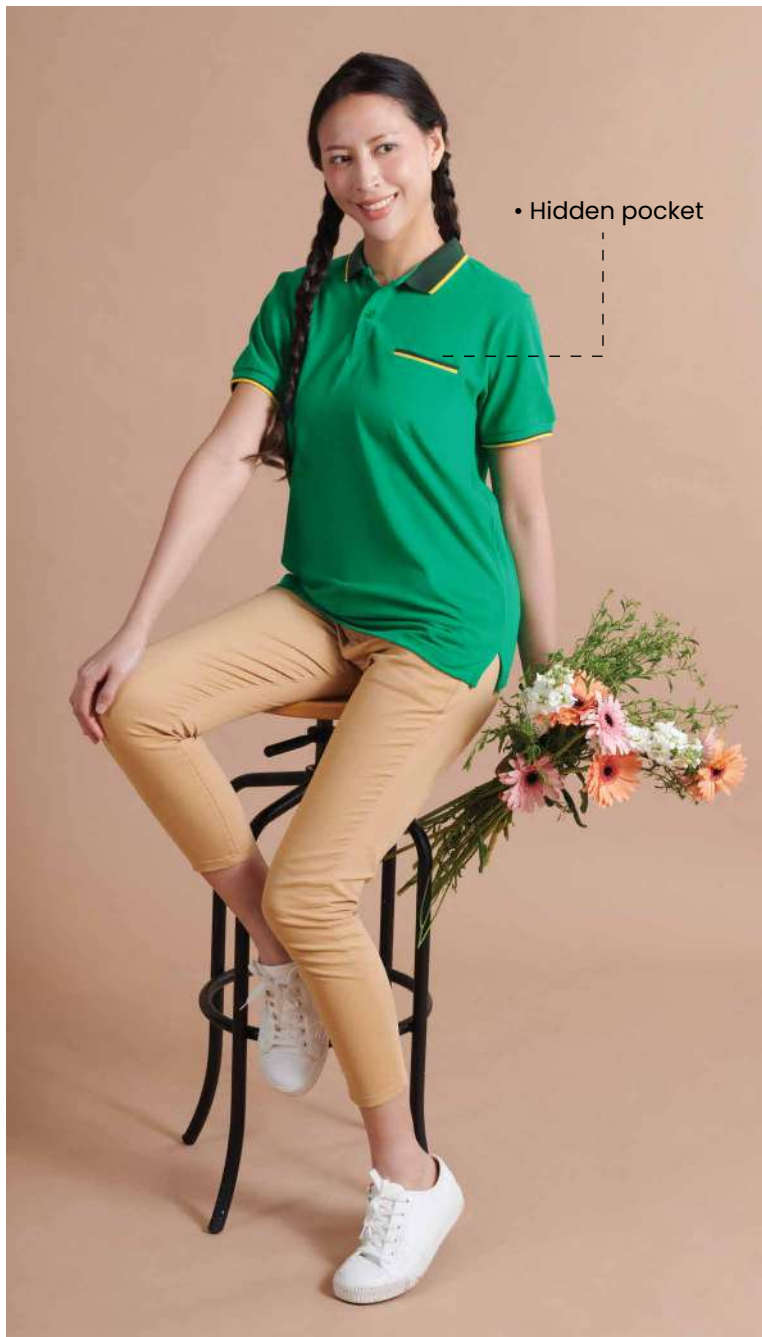

HC 15

eco-friendly dyed

UNISEX CVC HONEYCOMB Tipped Collar & Cuff Polo Shirt

- 60% Cotton, 40% Polyester
- 220 - 230g/m²
- Available in 5 Colours

HC 1502
Black / Red / White