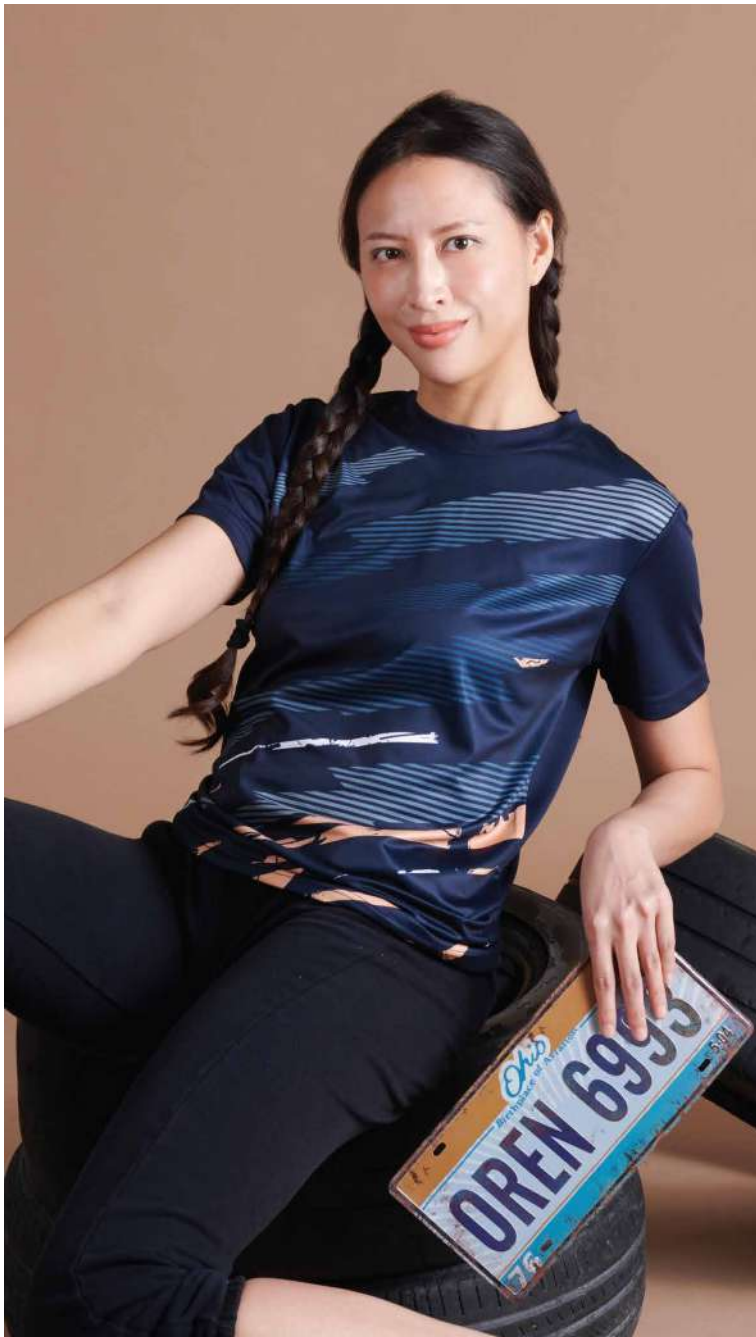

QD 75

- eco-friendly dyed
- cool fit
- anti-odour
- anti-bacterial

UNISEX SUBLIMATION Mini Eyelet T-Shirt

- 100% Microfibre
- 150g/m²
- Available in 5 Colours

QD 7502
Black