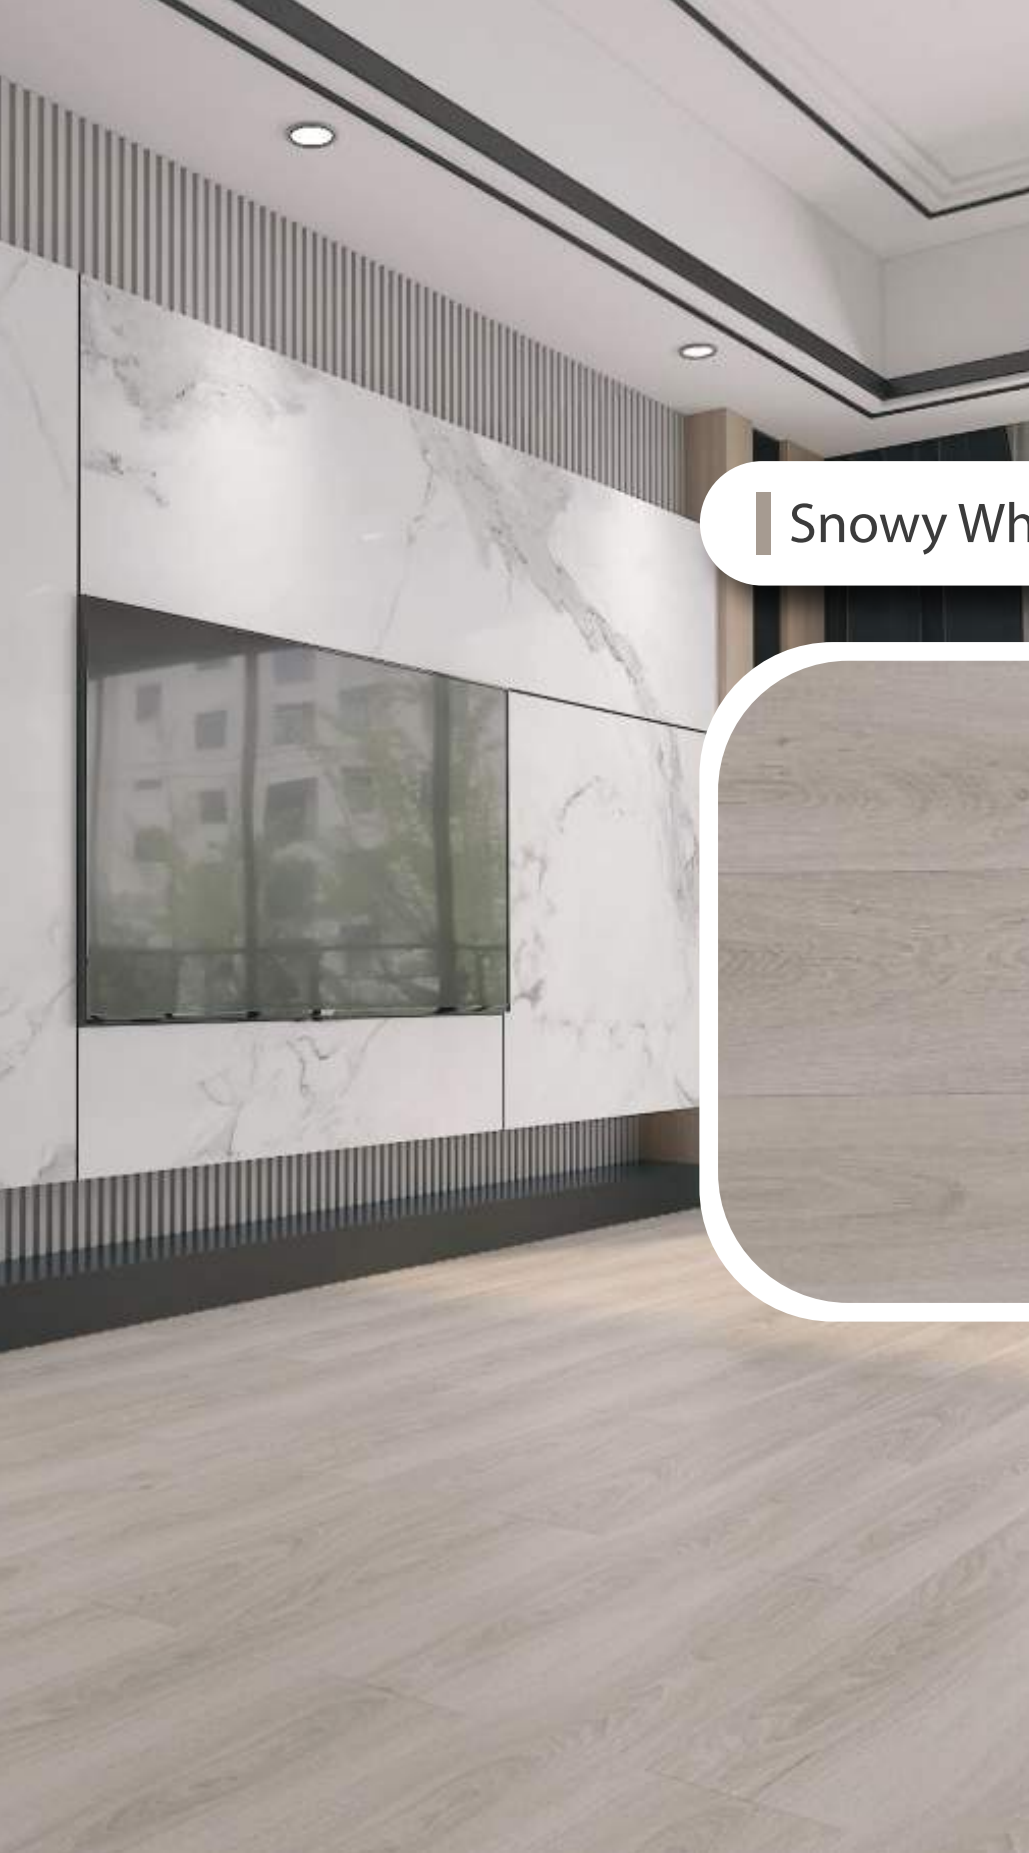

Eco-Friendly

Belgium Teak

- 8.00mm THICKNESS
- AC3 FEATURES
- EMBOSSED SURFACE
- V-GROOVE DESIGN

Easy Installation

Eco-Friendly

Snowy White

- 8.00mm THICKNESS
- AC3 FEATURES
- EMBOSSED SURFACE
- V-GROOVE DESIGN