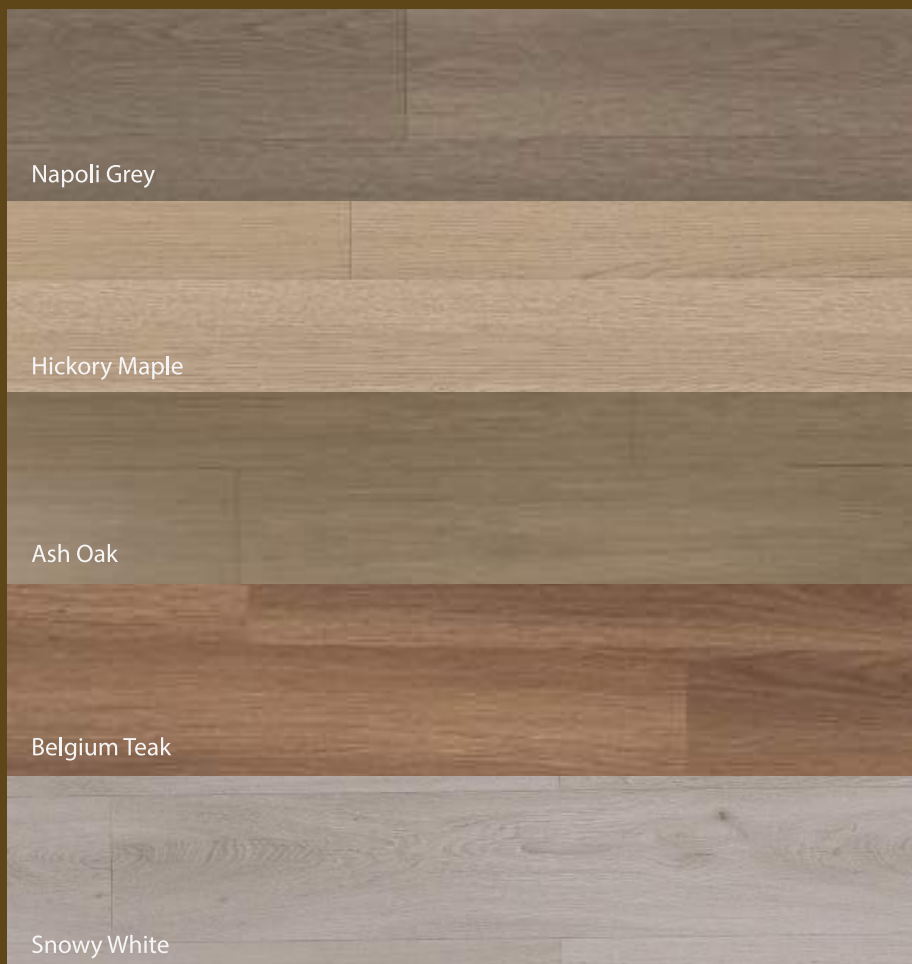

LUXURY LAMINATED FLOORING

8MM

Ash Oak

LAMINATED

Back To Nature Environment, Happiness, Healthy, Lifestyle.

FLOORING 8MM

197 x 1218 mm
DIMENSION

8.00mm
THICKNESS

AC3
FEATURES

EMBOSED
SURFACE

V-GROOVE DESIGN

CLICK SYSTEM

Napoli Grey

- 8.00mm THICKNESS
- AC3 FEATURES
- EMBOSED SURFACE
- V-GROOVE DESIGN

Easy Installation

Eco-Friendly