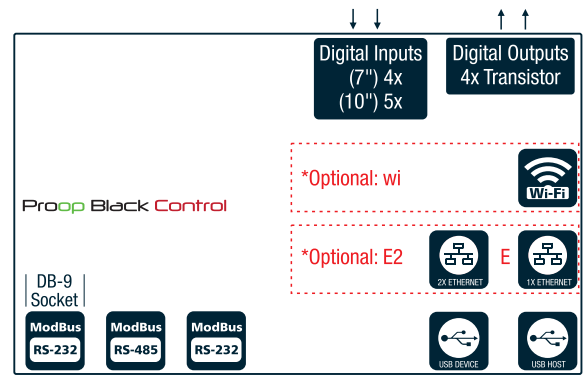

Technical Specifications

Dimensions

Device Dimensions	7" (206x152x50mm) , 10.1" (278x200x50mm)
Panel Cut-Out	7" (196x142mm) , 10.1" (265x186mm)
Weight	7" (700gr) , 10.1" (1300gr)

Environmental Conditions

Protection Class	Ip65
Operating Tem. / Humidity	0...50°C / 0...90%RH
Storage Temperature	-20...60°C

Display

LCD Backlight	Led
Touch Method	Resistive Analogue

Power

Operating Voltage	18...30Vdc
Power Consumption	6W (7"), 8W (10.1")
RTC Battery / Life	Cr2032 button cell lithium bat. 3V / 10years

Product Codes

Proop Black Control	Display Type	Display Colors	Display Resolution	Luminance (Cd/m2)	Ethernet (10/100 Mbps)	Wifi (IEEE 802.11b/g/n)	Digital Inputs	Digital Outputs (Transistor)
Proop.black-7C	7" TFT	260K colors	800x480	300		1x	4x	4x
Proop.black-7C.wi	7" TFT	260K colors	800x480	300			4x	4x
Proop.black-7C.E	7" TFT	260K colors	800x480	300	1x		4x	4x
Proop.black-7C.E2	7" TFT	260K colors	800x480	300	2x		4x	4x
Proop.black-7C.Ewi	7" TFT	260K colors	800x480	300	1x	1x	4x	4x
Proop.black-7C.E2wi	7" TFT	260K colors	800x480	300	2x	1x	4x	4x
Proop.black-10C	10.1" TFT	16M colors	1024x600	270			5x	4x
Proop.black-10C.wi	10.1" TFT	16M colors	1024x600	270		1x	5x	4x
Proop.black-10C.E	10.1" TFT	16M colors	1024x600	270	1x		5x	4x
Proop.black-10C.Ewi	10.1" TFT	16M colors	1024x600	270	1x	1x	5x	4x