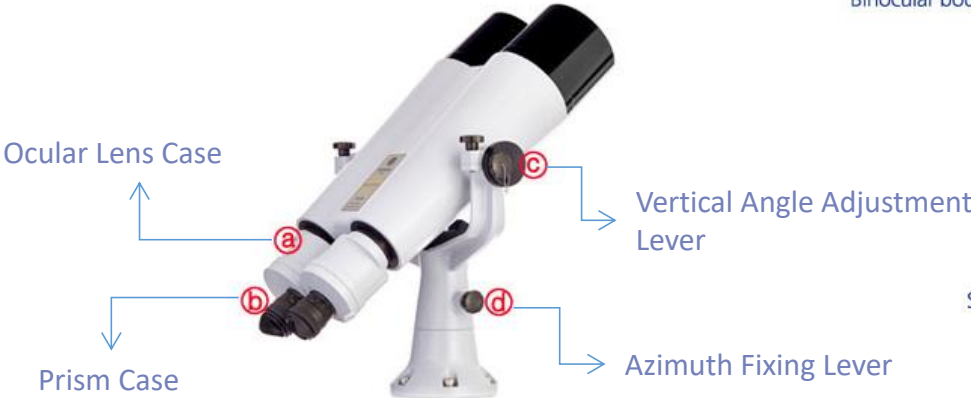

BAEKSAN SCIENCE INC.

(주)백산과학

BS-K7 20X120 BINOCULAR TELESCOPE PARTS

AXIAMAS^{TM}

INSPIRATION FUTURE TECHNOLOGY