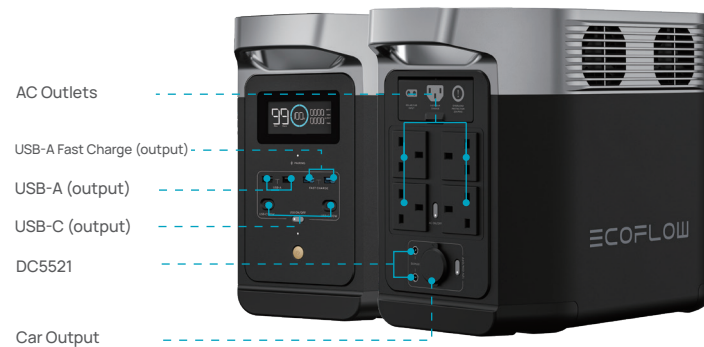

Specification

DELTA 2

Model Name	DELTA 2
Capacity	1024 Wh
Extra Battery	DELTA 2 Extra Battery: 1024 Wh DELTA Max Extra Battery: 2016 Wh

OUTPUT

AC Output (x4)	4 outlets, 1800W total (Surge 2700W), X-Boost 2400W
USB-A Output (x2)	5V, 2.4A, 12W Max
USB-A Fast Charge (x2)	5V, 2.4A / 9V, 2A / 12V, 1.5A, 18W Max
USB-C Output (x2)	5/9/12/15/20V, 5A, 100W Max
Car Power Output (x1)	12.6V, 10A, 126W Max
DC5521 Output (x2)	12.6V, 3A

INPUT

AC Charging	1200W
Solar Charging	500W Max, 11-60V, 15A
Car Charging	Supports 12V/24V Battery, default 8A

BATTERY

Battery Chemistry	LFP (LiFePO4 battery)
Cycle Life	3000 cycles to 80%+ capacity

Connectivity	Wi-Fi & Bluetooth

Dimension	15.7 x 8.3 x 11 in / 400 x 211 x 281 mm

Weight	27 lbs / 12 kg

What's in the box	DELTA 2, AC charging cable, car charging cable, DC5521 to DC5525 cable, user manual, app quick start guide, warranty card

CHARGING TIME

AC Wall Outlet	0-80% in 50min, 0-100% in 80min (1200W Max)
Smart Generator	0-80% in 50min, 0-100% in 80min (1100W Max)
Portable Solar Panel	3-6 Hours (1*400W / 2*220W)
Car Charger	11 Hours (96W)

DELTA 2 Solar Generators

	Portable Solar Panels	Recharge Time
110W	2 Sets	6-12 hrs
	4 Sets	3-6 hrs (2 series 2parallel)
160W	1 Set	8-16 hrs
	2 Sets	4-8 hrs
220W	1 Set	6-12 hrs
	2 Sets	3-6 hrs
400W	1 Set	3-6 hrs

ECOFLOW

Power a New World