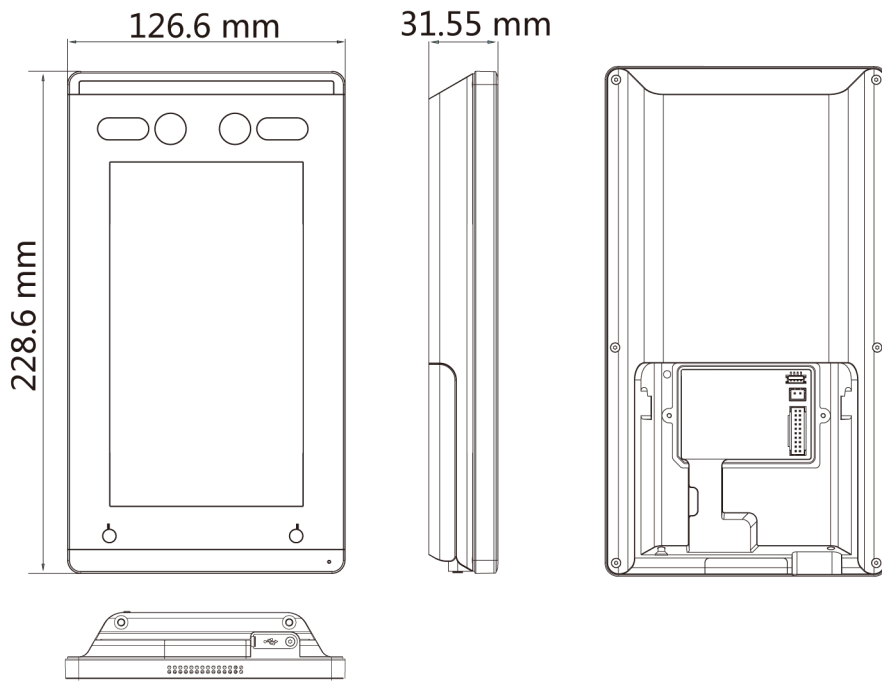

Dimensions

Accessory