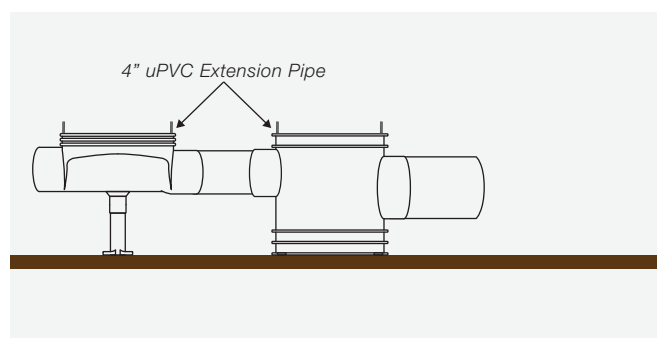

1. **05** Place 4" uPVC pipe on top of the side flow 4" in-line body trap body as an extension pipe. Install another uPVC discharge pipe.