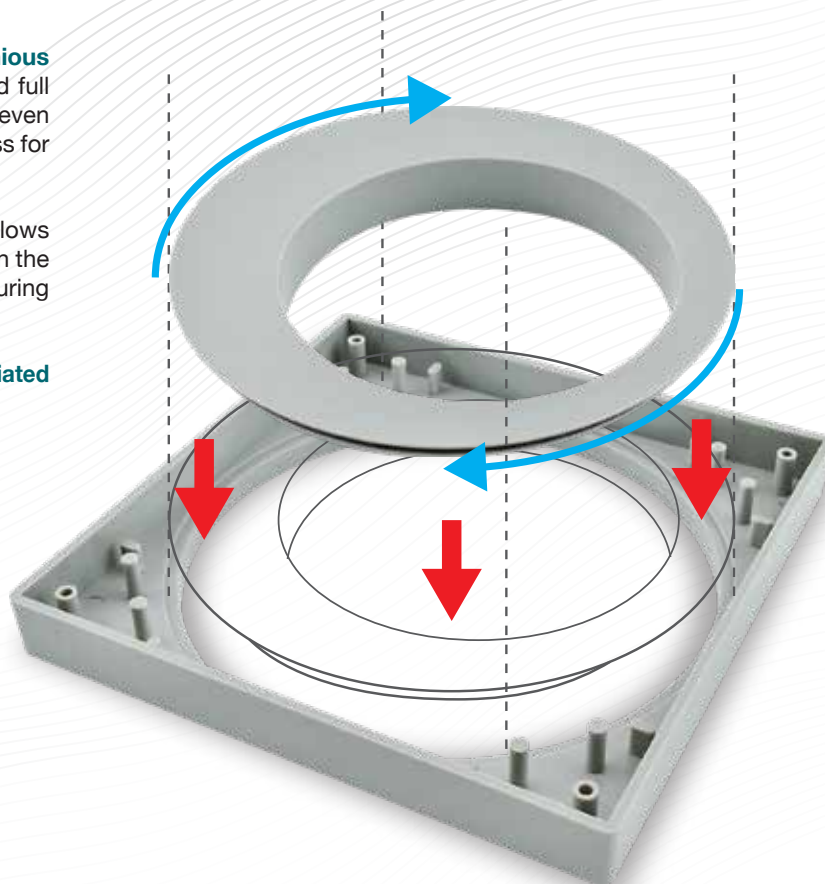

360° Aligning Collar

Another Innovative product from us.

With the many obvious benefits, advantages and increasing popularity of in-slab floor traps, there is an increasing need to have easy and uninterrupted access to the inside of these traps for maintenance purposes.

Towards this end, Sansico has patented an **ingenious floor trap collar system** that gives unlimited and full access to the floor trap. The opening size is even larger than the trap itself, this provides easy access for maintenance and repair.

The central part of this collar is rotatable and allows for a misalignment up to 20mm (in any direction) in the collar placing, this can sometimes happen during tiling.

Usage of this collar eliminates all problems associated with access to floor traps for maintenance.

A great value item, makes life easier for the end user.