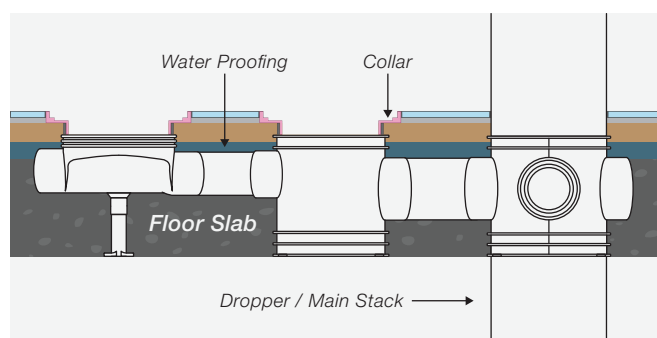

- 03** Connect the drain pipes or air-cond discharge pipes if any.

- 04** Install side flow trap body.

- 05** Place 4" uPVC pipe on top of the side flow 4" in-line body trap body as an extension pipe. Install another uPVC discharge pipe.

- 06** Connect to the 4" or 6" pipe sleeve (down pipe).

- 07** Pour concrete, water proof and screed. Cut uPVC pipe and place collar during tiling.

- 08** Place grating and trap.

EPDM Rubber

THE USE OF EPDM RUBBER AS A SEALING MECHANISM