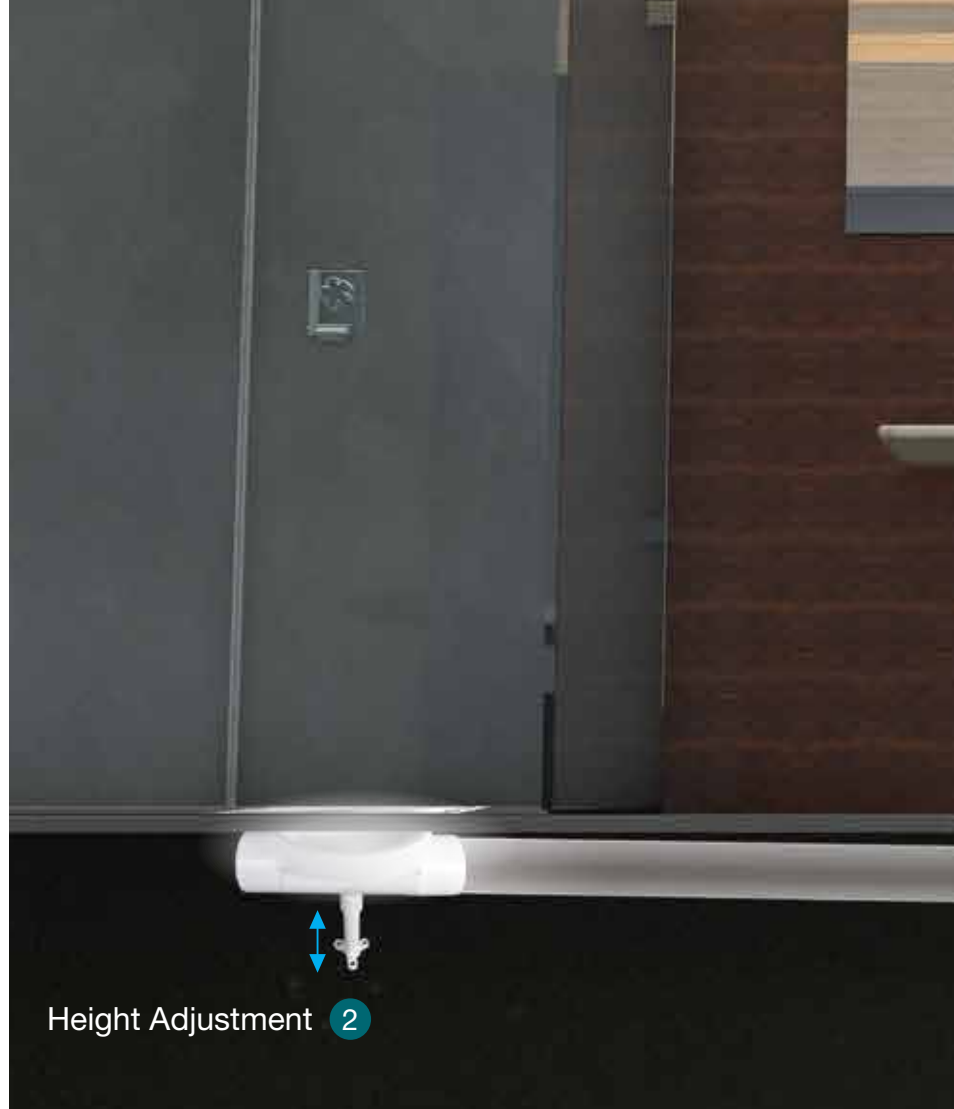

SIDE FLOW

Revolutionary fully concealed and serviceable top access floor trap system in slab. This new design from Sansico, allows for easy and guaranteed serviceability of outgoing pipes in our newly designed fully embedded floor trap system. The advantages of a fully concealed in slab top access floor trap system is that it allows for a higher false ceiling.