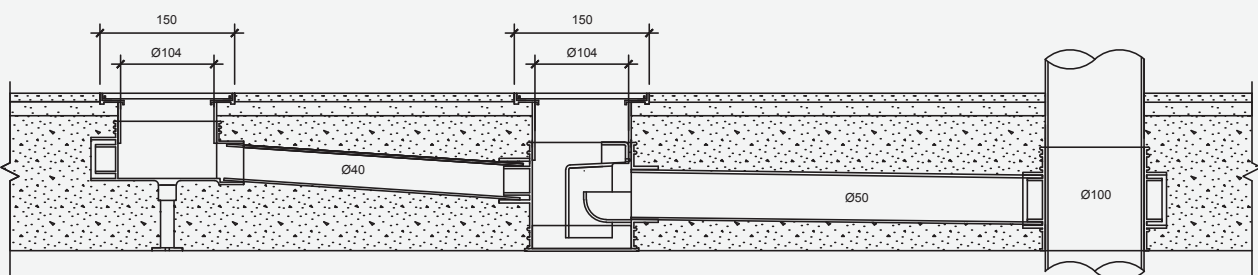

Side Flow System - Connect to 100mmø Pipe