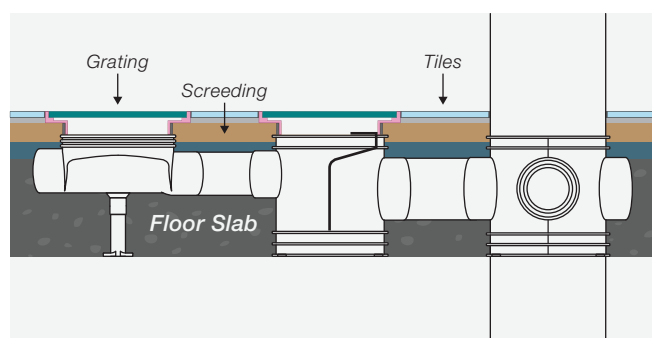

- 03** Connect the drain pipes or air-cond discharge pipes if any.

- 04** Install side flow trap body.

- 05** Place 4" uPVC pipe on top of the side flow 4" in-line body trap body as an extension pipe. Install another uPVC discharge pipe.

- 06** Connect to the 4" or 6" pipe sleeve (down pipe).

- 07** Pour concrete, water proof and screed. Cut uPVC pipe and place collar during tiling.

- 08** Place grating and trap.

EPDM Rubber

THE USE OF EPDM RUBBER AS A SEALING MECHANISM