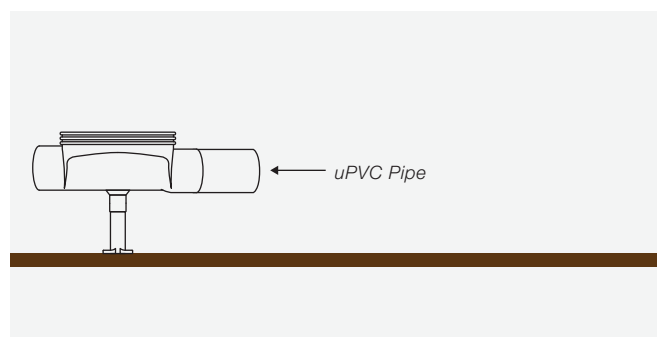

-  **Stainless Steel Grating**
GSS-CQS4-AT
-  **Stainless Steel Collar**
S3/SF-CSS-S-AT

Side Flow

Installation Method

- 01** Adjust height by cutting the gradient adjustor. Nail on form work.

- 02** Install side flow 4" in-line body.