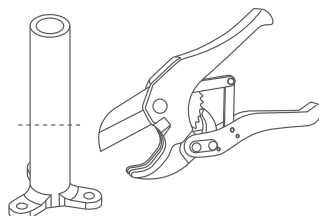

Side Flow System - Connect to 100mmø Pipe

High Flow Rate **1**
50 liters / minutes

Everything Concealed **3**
Within Slab

3 Everything Concealed in Slab: No More Ugly Pipes

The advantages of a fully concealed in slab top access floor trap system allows for a higher false ceiling (no ugly piping is visible under the floor slab). The drawback of a fully concealed system is the service ability of outgoing pipes from the floor trap during blockages. The curved face outlet design of our floor trap eliminates this problem, allowing an easy and hassle-free rodding.

4 Gradient Adjuster / Body Stand

The distinct gradient adjuster / body stand allows the height adjustment for the in-line body. Simply measure and cut (using a PVC cutter) in order to achieve the required gradient.