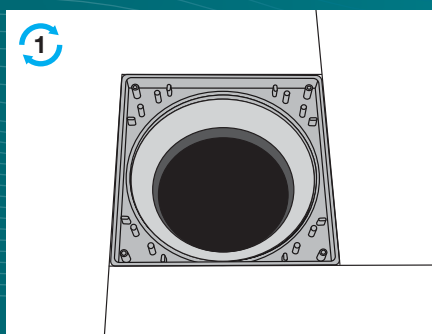

Installation Method

1 Install collar frame.