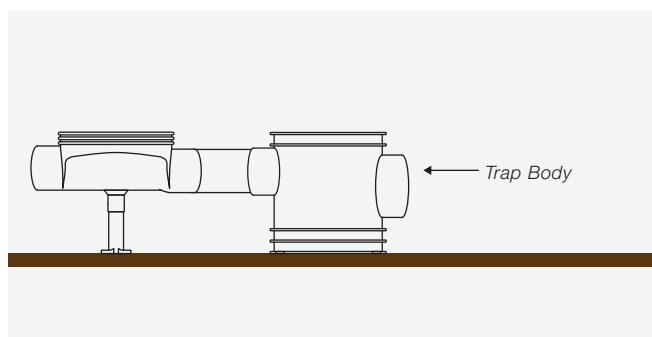

1. **04** Install side flow trap body.