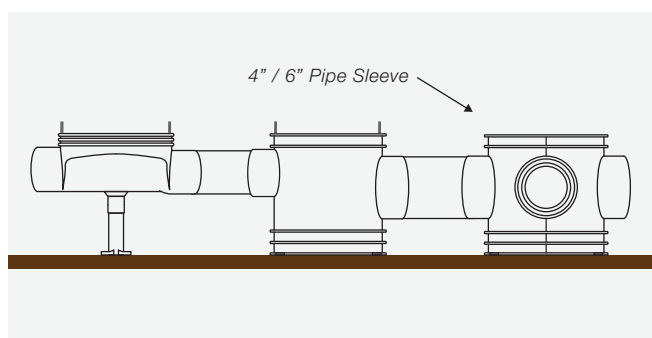

1. **06** Connect to the 4" or 6" pipe sleeve (down pipe).