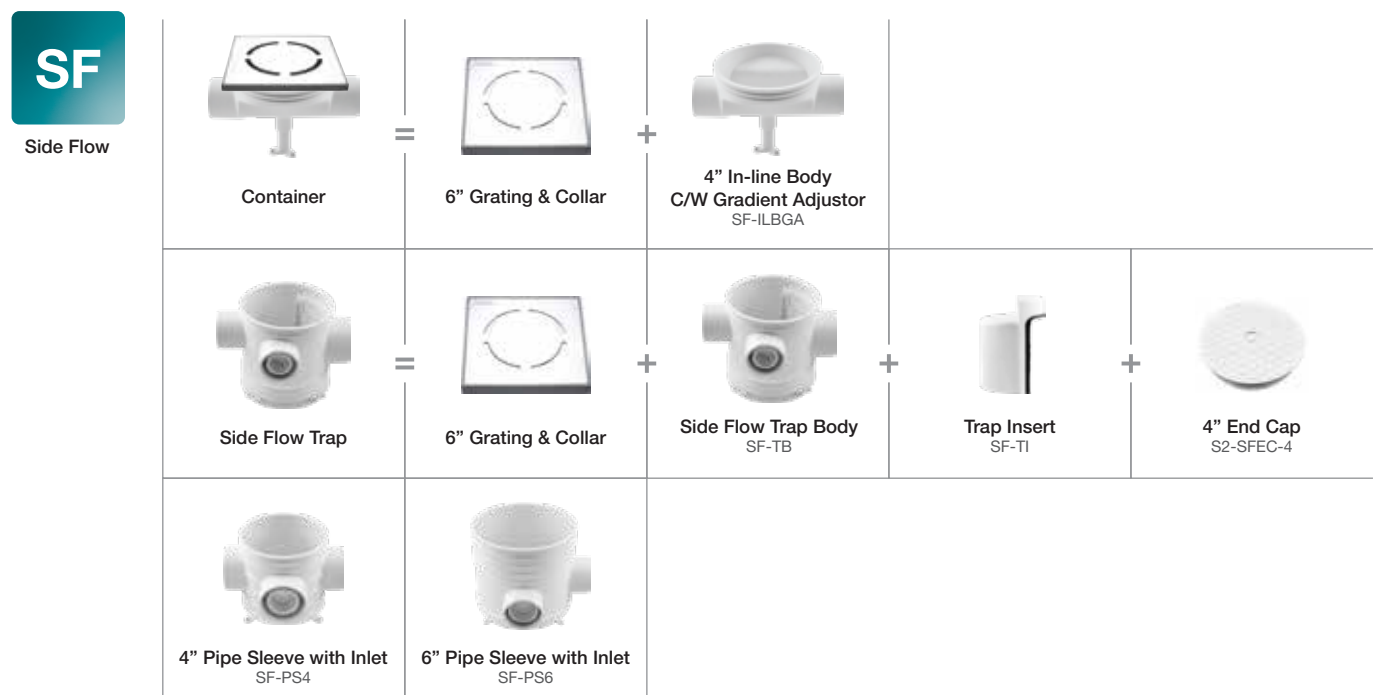

Technical Data

The flow rating or capacity of a floor drain is determined by several factors:

Size of Waste-line

A horizontal branch waste-line with normal pitch or slope, with a deep seal trap at drain outlet is capable of conveying as follows:

Size	Flow Rate
2 inch (50mm)	10 to 25 GPM
3 inch (75mm)	30 to 75 GPM
4 inch (100mm)	75 to 150 GPM

Traps with sediment buckets, strainers, etc. will reduce maximum flow rating by up to 20%

The table gives general reference when considering overflow of fixtures or sources of water that may be discharged through floor drains.

Fixtures	Flow (GPM)
Wash Basin	5-7
Kitchen Sink	8-10
Bath	6-10
Shower	5-8
Washing Machine	4-6
Dish Washing Machine	4-6

Tests undergone by the SANSICO Floor Trap/Gulley

- Load Test
- Depth of Water Seal
- Resistance of Water Seal to Pressure
- Access for Cleaning
- Anti Blockage
- Temperature Cycling
- Odour Tightness
- Water Tightness of Body
- Flow Rate Test

Summary of Side Flow system

360° Aligning Collar

Another Innovative product from us.

With the many obvious benefits, advantages and increasing popularity of in-slab floor traps, there is an increasing need to have easy and uninterrupted access to the inside of these traps for maintenance purposes.