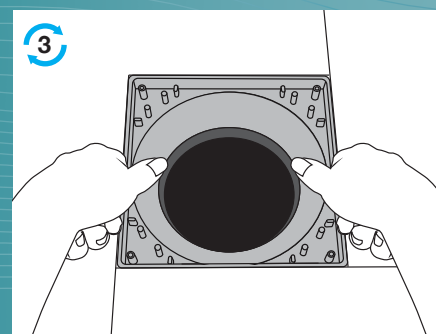

The central part of this collar is rotatable and allows for a misalignment up to 20mm (in any direction) in the collar placing, this can sometimes happen during tiling.

Usage of this collar eliminates all problems associated with access to floor traps for maintenance.

A great value item, makes life easier for the end user.

Installation Method

1 Install collar frame.

2 Adjust position by using adjustable collar insert.

3 Push the collar insert into collar frame.