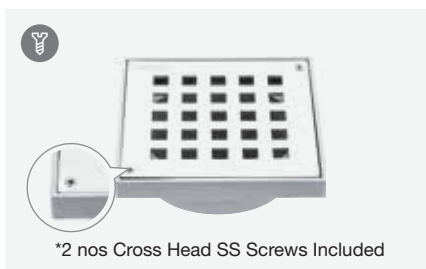

4" Chess-1 Anti-Theft

- **Stainless Steel Grating**
  S1-GSS-C-AT
- **Standard Plastic Collar**
  S3/SF-CP4-G (Grey)
  S3/SF-CP4-W (White)