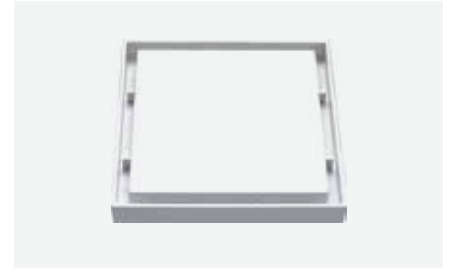

Maze / Planar

6" Maze-2

- Stainless Steel Grating**
GSS-M
- Stainless Steel Collar**
S3/SF-CSS-S

6" Maze-2

c/w Washing Machine Hose Opening + SS Plug

- Stainless Steel Grating**
GSS-M-32SSP
- Stainless Steel Collar**
S3/SF-CSS-S