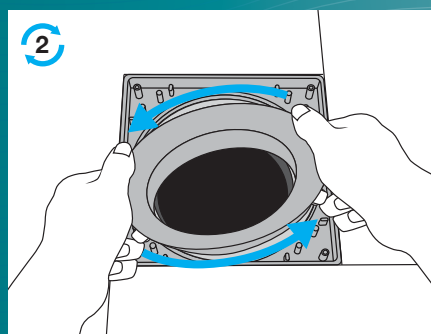

2 Adjust position by using adjustable collar insert.