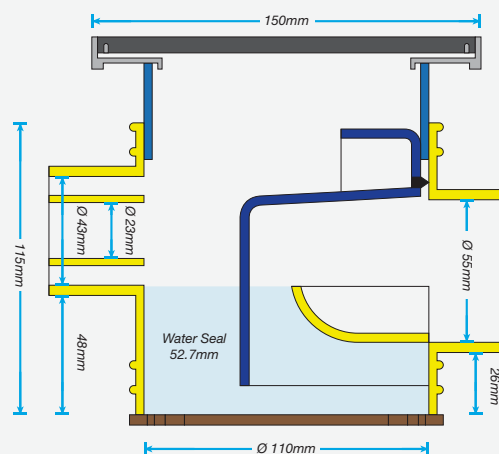

Dimension of Side Flow

Trap System Product Code

Side Flow Trap Insert	4" End Cap	Side Flow Trap Body	Side Flow 4" In-line Body C/W Gradient Adjustor	Pipe Sleeve With Inlet	
				4"	6"
SF-TI	S2-SFEC-4	SF-TB	SF-ILBGA	SF-PS4	SF-PS6
		Top View 	Top View 	Top View 	Top View