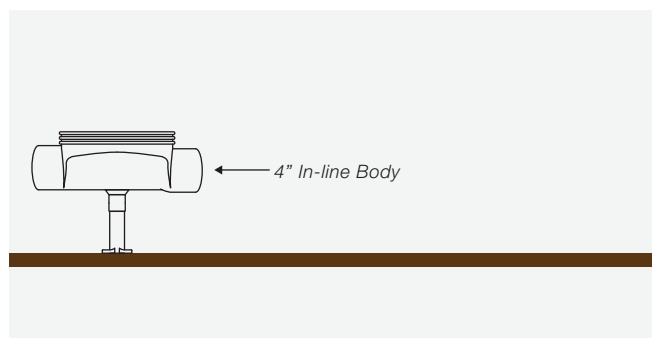

1. **02** Install side flow 4" in-line body.