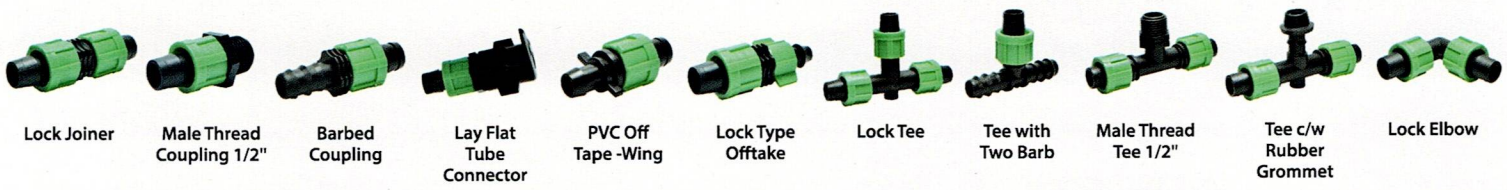

## PRODUCT LINE

- LDPE Piping Series
- Irrigation Fittings
- Sprinkler Irrigation System
- Drip Irrigation System
- Filtration System
- Valve Series
- Hydroponic Fittings
- Greenhouse Accessories
- Golf Course Irrigation

Straight Coupler    Reducing Coupler    Male Threaded Director    End Cap    Equal Tee    Male Threaded Increasing Tee    Equal Elbow    Reducing Elbow    Male Threaded Elbow    End Line    Rubber Grommer Straight Version    Rubber Grommer Flange Version    Y/F/M Barbed