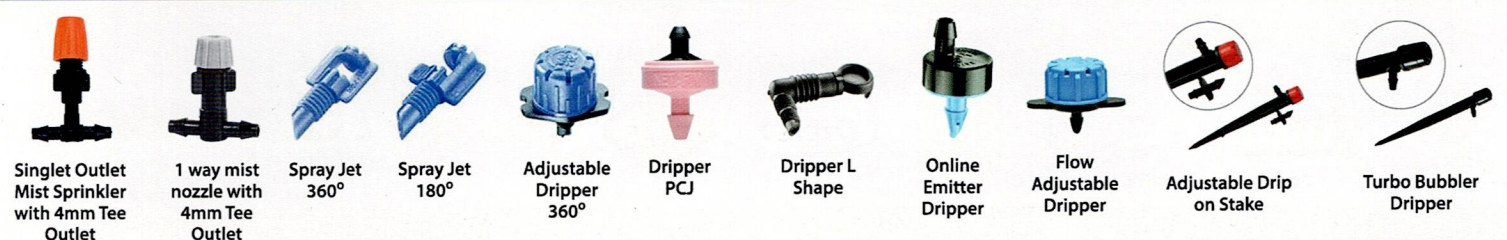

Meganet Sprinkler   Emitter Big Sprinkler   Spin Net Sprayer   Super Sprayer   Turbo Sprinkler   3023 Male Sprinkler   Holland Sprinkler   Mini Wobbler Sprinkler   Micro Sprinkler   Rotor Micro Sprinkler   8034A Micro Sprinkler   Mist Anti Insect   5 way mist nozzle

Singlet Outlet Mist Sprinkler with 4mm Tee Outlet   1 way mist nozzle with 4mm Tee Outlet   Spray Jet 360°   Spray Jet 180°   Adjustable Dripper 360°   Dripper PCJ   Dripper L Shape   Online Emitter Dripper   Flow Adjustable Dripper   Adjustable Drip on Stake   Turbo Bubbler Dripper