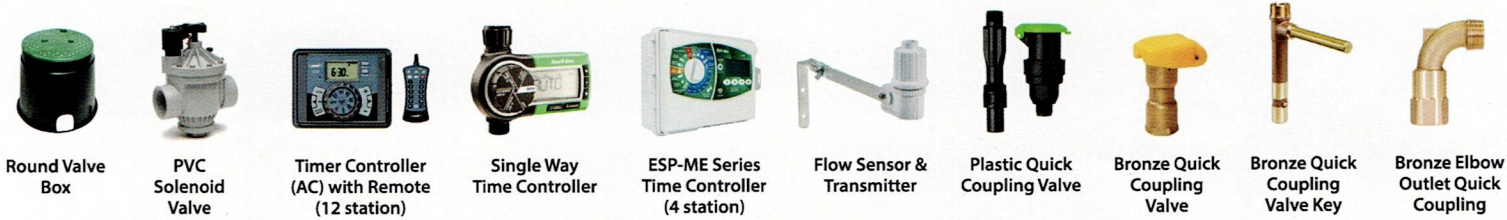

Plug
Sleeve End
Barb Lock Valve
Barb Lock Male Valve
Lay Flat Hose Valve
Y F/M Tape
Rubber Tree PE Cup
Rubber Tree Metal Spoon
Rubber Cup Holder with Short Spring
Injection/Venturi
Injection/Venturi Set
Air Release Valve