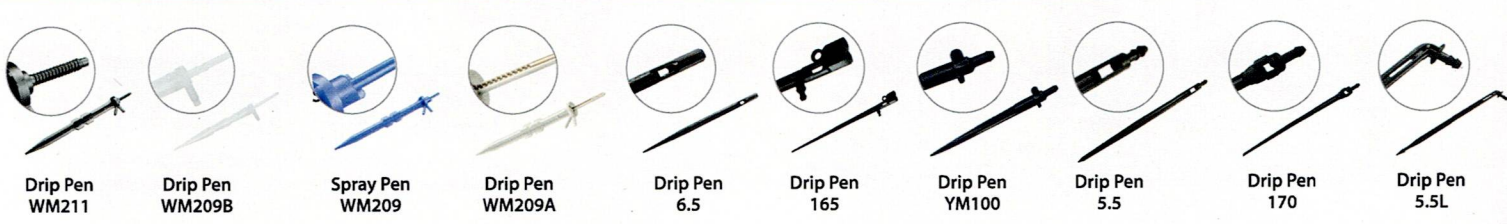

Four Branch Arrow with 8 liter Compensated Driper
Coolnet Pro 4-Nozzle Mist Emitter
214T with Anti Drip 40-150 L/H
Five Branch Fogger 40 L/H
Big Four Branch Fogger 15-28 L/H
Small Four Branch Fogger 20 - 30 L/H
Hanging Micro Sprinkler 100 L/H
3/8" Micro G-Sprinkler c/w Stakes
Spin Net Sprinkler c/w Stake
K Type Sprinkler c/w Stake
G Type Sprinkler c/w Stake

Drip Pen WM211
Drip Pen WM209B
Spray Pen WM209
Drip Pen WM209A
Drip Pen 6.5
Drip Pen 165
Drip Pen YM100
Drip Pen 5.5
Drip Pen 170
Drip Pen 5.5L