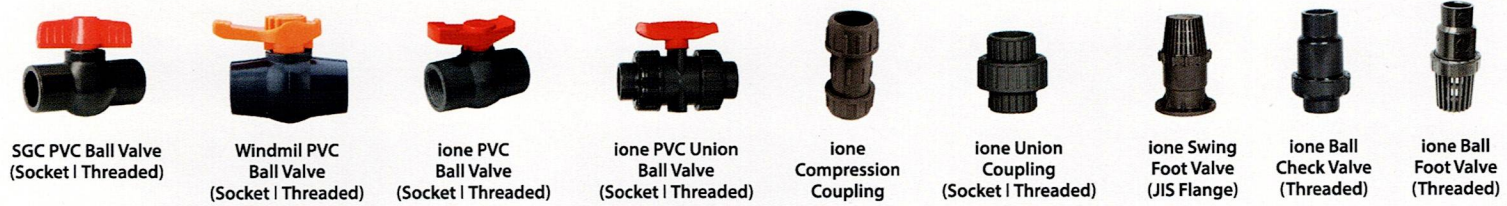

Henger Spring   OX-Horn   Ultragal GI Pipe 1/2" x 4ft   Square Pipe Joint 6m 2" x 2"   1" Clipper & Spring 20ft   Spring 78"   Ventilation Fan   Transparent WR Sheet   PE Woven Weed Control Grass Black Film   "Meiryu" Heat Shielding Net   Ring Belt