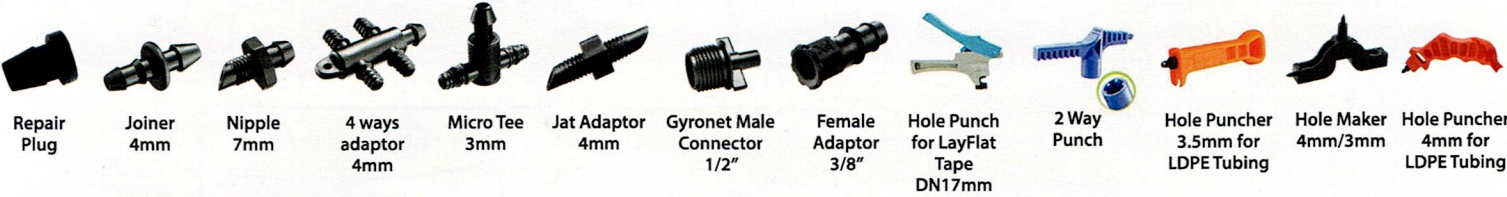

Azud Helix Disc Filter 2", 3", 4"
UPVC Rectangular Pipe
UPVC Rectangular End Cap with 25mm Outlet
UPVC Rectangular End Cap (Outside)
UPVC Rectangular End Cap (Inside)
UPVC Rectangular Socket
UPVC Rectangular Elbow x 90°
25mm UPVC Elbow x 90°
UPVC Rectangular End Cap with 25mm Elbow x 90°
Hydro Pot
Vegetable Tray