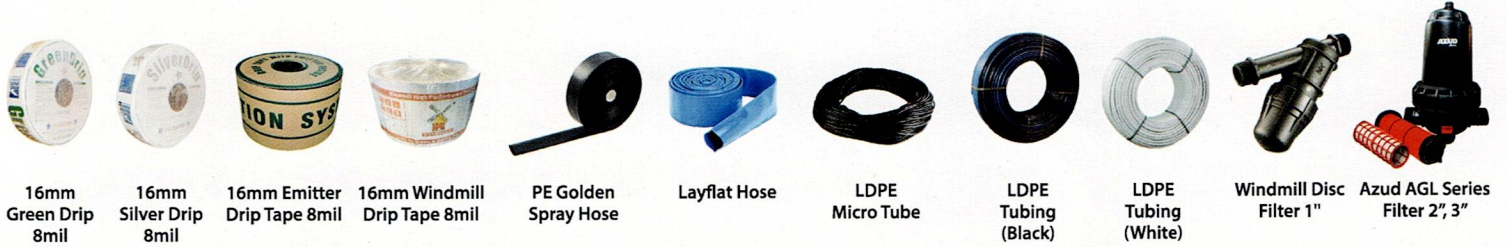

GARDEN IRRIGATION