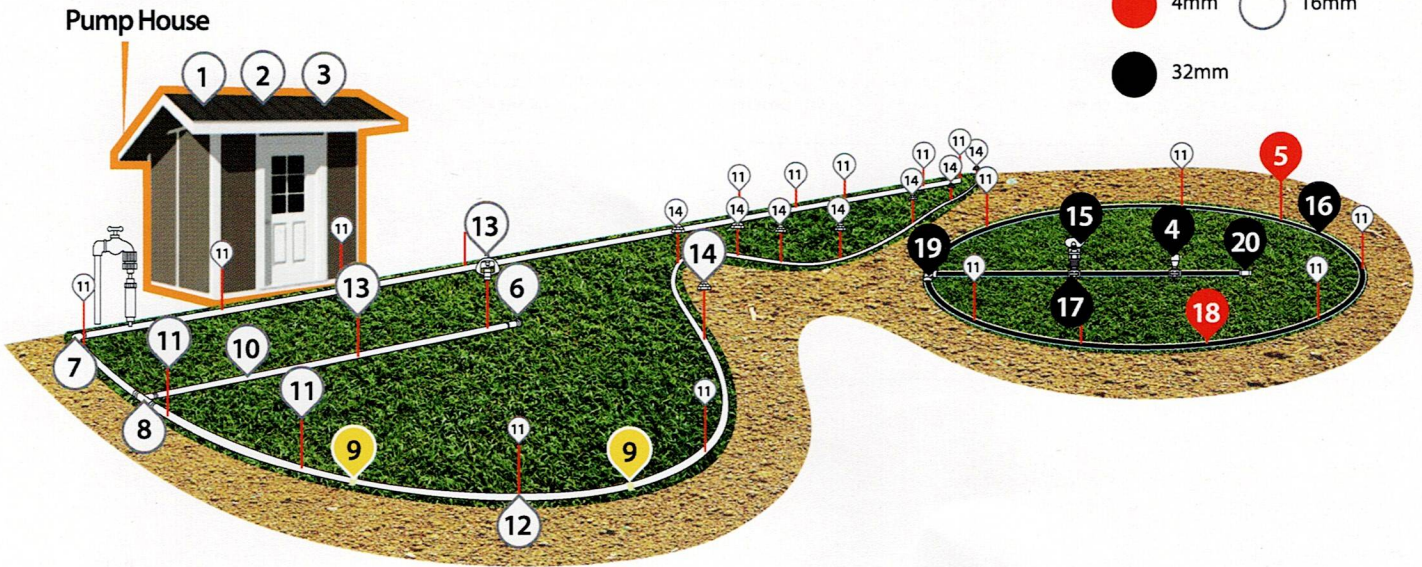

## BEDS & BORDERS A Typical Spray System

PIPE

1 PUMP

2 TIME CONTROLLER

3 SOLENOID VALVE

4 MEGANET SPRINKLER

5 RIGID RISER 4mm

6 END CAP 16mm