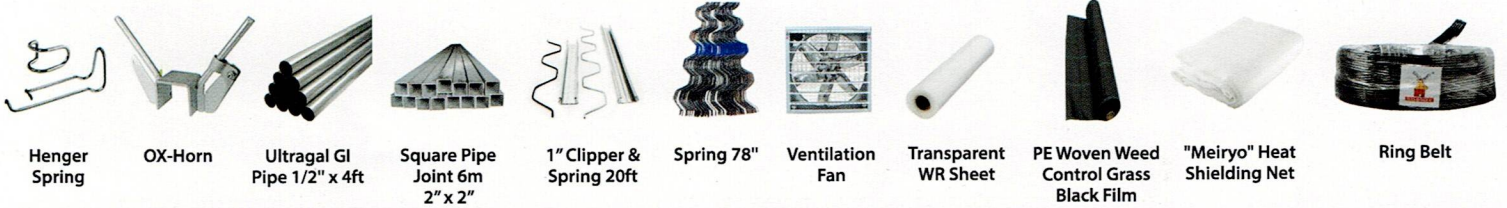

Straight Coupler    Reducing Coupler    Male Threaded Director    End Cap    Equal Tee    Male Threaded Increasing Tee    Equal Elbow    Reducing Elbow    Male Threaded Elbow    End Line    Rubber Grommer Straight Version    Rubber Grommer Flange Version    Y/F/M Barbed

Lock Joiner    Male Thread Coupling 1/2"    Barbed Coupling    Lay Flat Tube Connector    PVC Off Tape -Wing    Lock Type Offtake    Lock Tee    Tee with Two Barb    Male Thread Tee 1/2"    Tee c/w Rubber Grommet    Lock Elbow