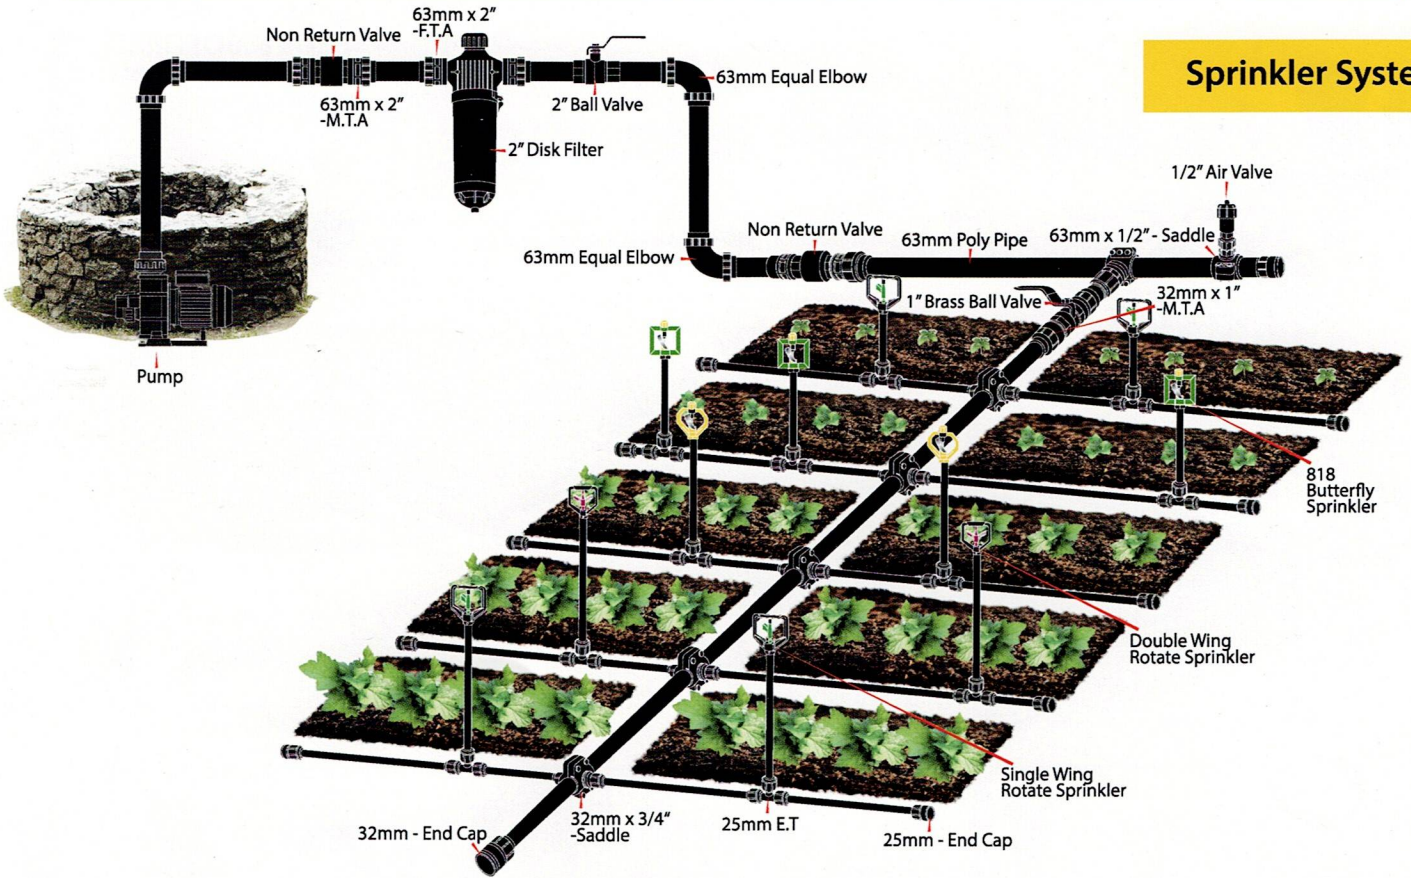

15 EXCEL WOBBLER SPRINKLER

16 PE PIPES 32mm

17 CLAMP SADDLE 32mm X 1"

18 JAT ADAPTOR 4mm

19 ELBOW 32mm

20 END CAP 32mm

## Drip System