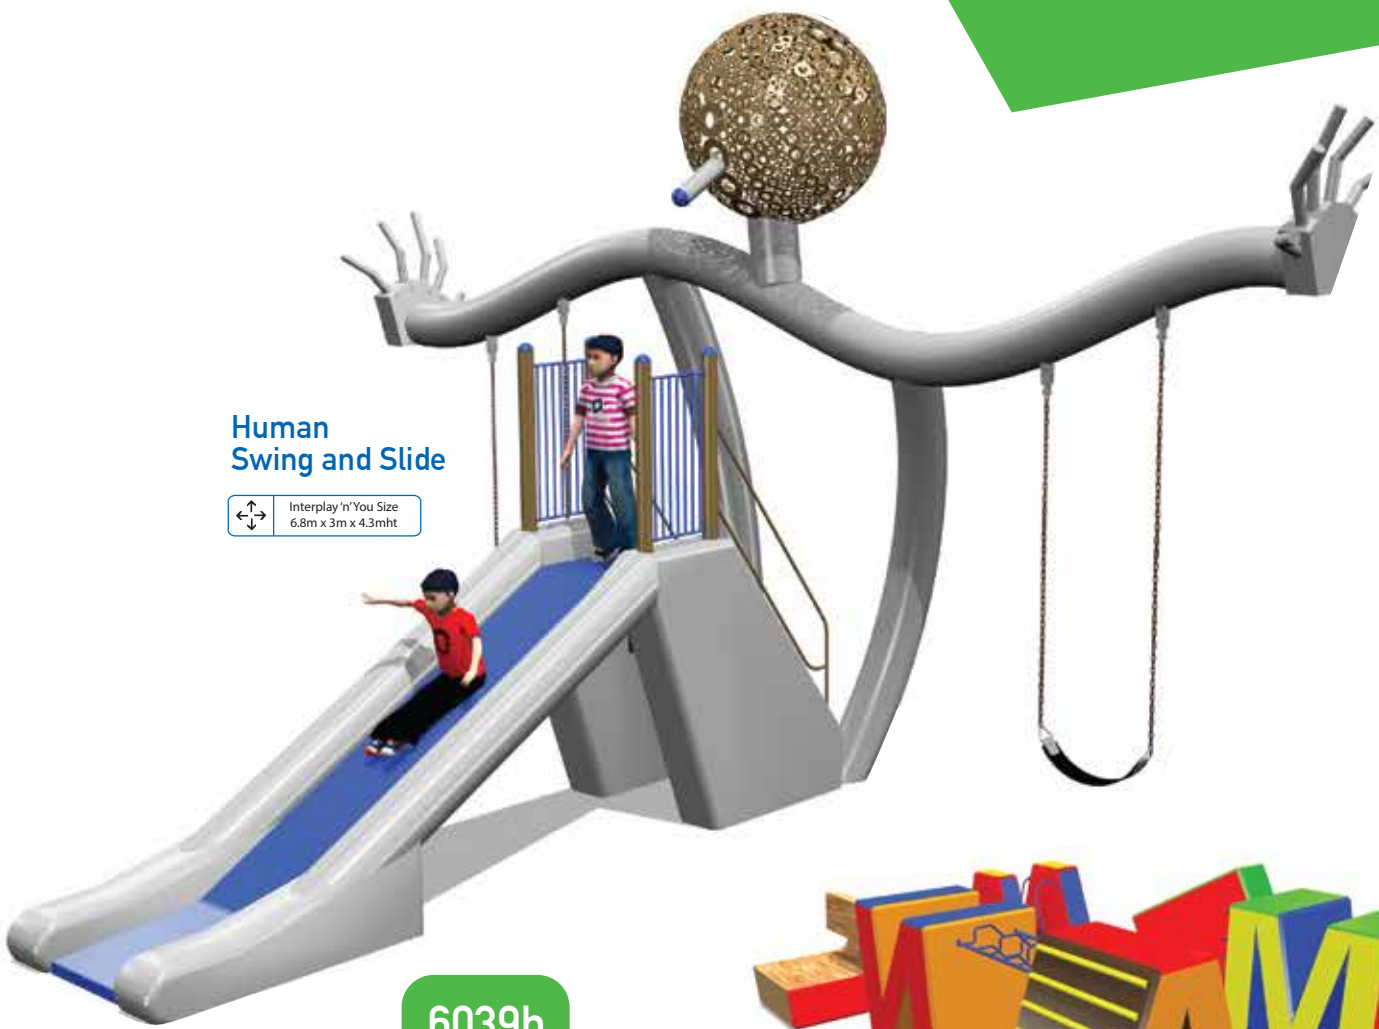

PLAYGROUND :
Customize

**Human
Swing and Slide**

Interplay 'n' You Size
6.8m x 3m x 4.3mht

6039b

Interplay 'n' You Size
5.4m x 4.5m x 1.2mht