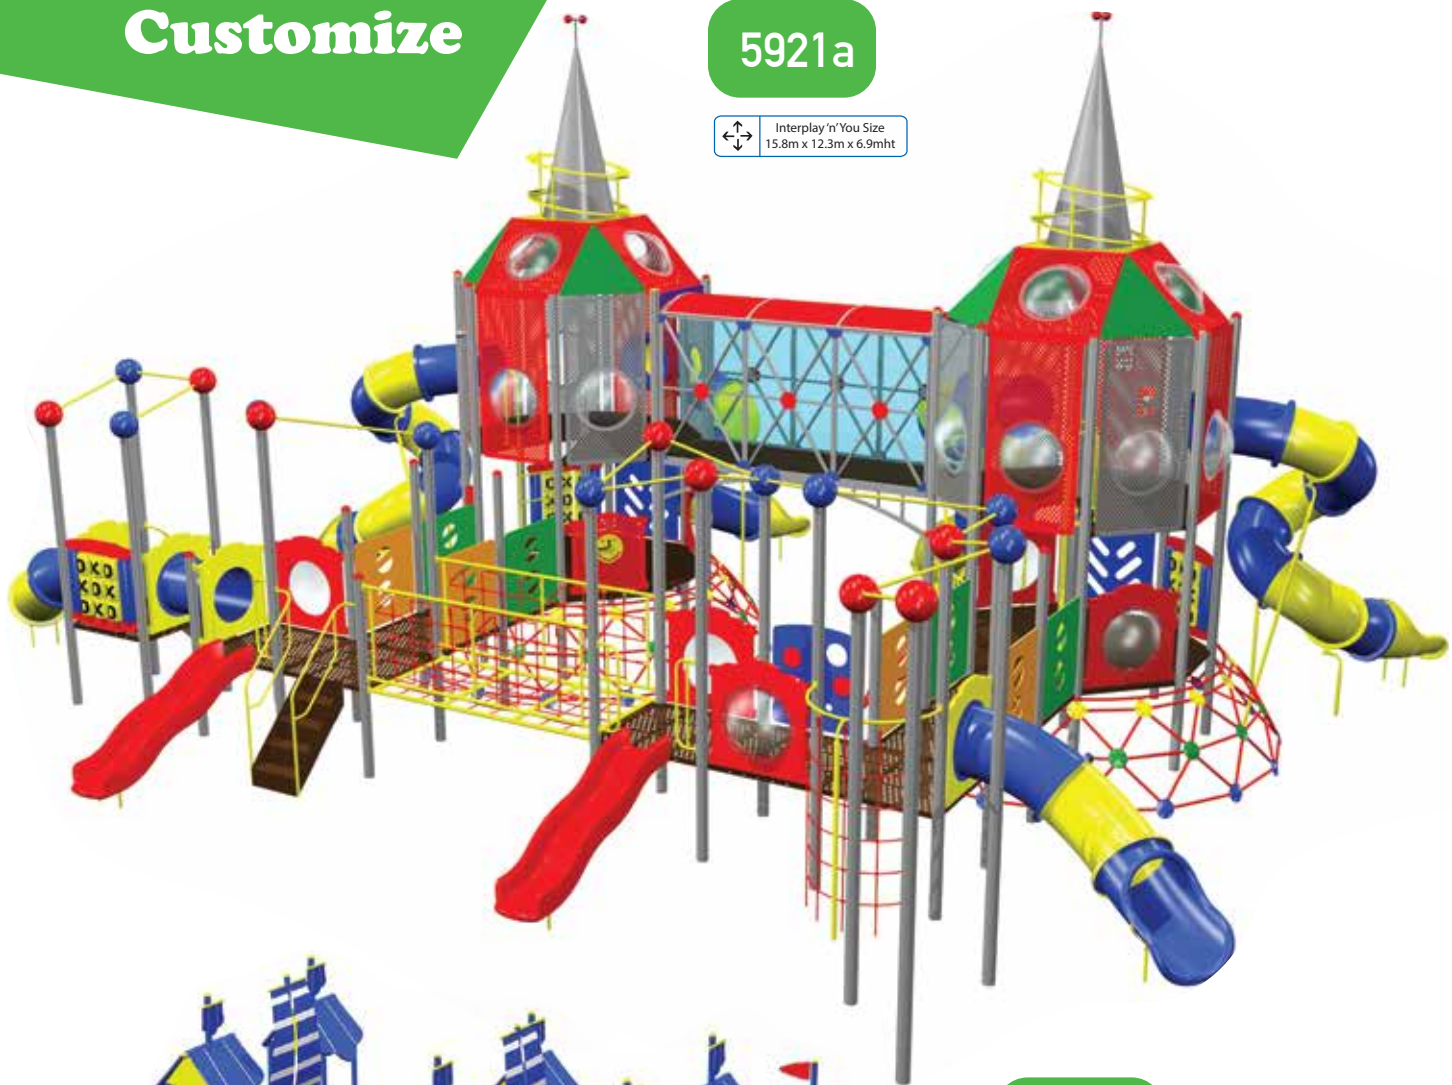

# PLAYGROUND : Basic

6132b

Interplay 'n' You Size  
4.5m x 4.4m x 3.7mht

6137a

Interplay 'n' You Size  
6.0m x 3.6m x 3.7mht

6127c

Interplay 'n' You Size  
4.4m x 3.3m x 2.1mht

6127a

Interplay 'n' You Size  
4.4m x 2.7m x 3.7mht

PLAYGROUND :  
**Customize**

5921a

Interplay 'n' You Size  
15.8m x 12.3m x 6.9mht

6067

Interplay 'n' You Size  
14.2m x 9.7m x 4.3mht

Double Slide Slope

Interplay 'n' You Size  
5.6m x 5.6m x 3.1mht