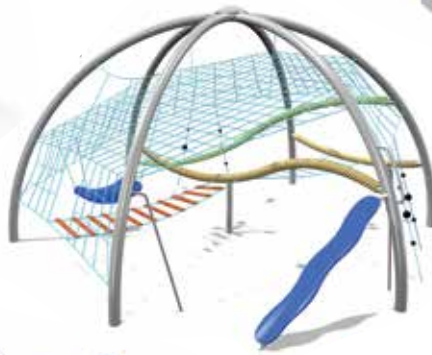

# PLAYGROUND : Explore

**XP010**

↕ Interplay 'n' You Size  
9.3m x 10.9m x 2.1mht

**XP049**

↕ Interplay 'n' You Size  
7.2m x 7.0m x 2.1mht

**XP068**

↕ Interplay 'n' You Size  
3.4m x 3.0m x 2.7mht

**Explorer Dome**

↕ Interplay 'n' You Size  
8m x 8m x 4mht

**XP040b**

↕ Interplay 'n' You Size  
8.6m x 7.3m x 2.7mht

**Worm Climber**

↕ Interplay 'n' You Size  
7.2m x 2.8m x 2.7mht