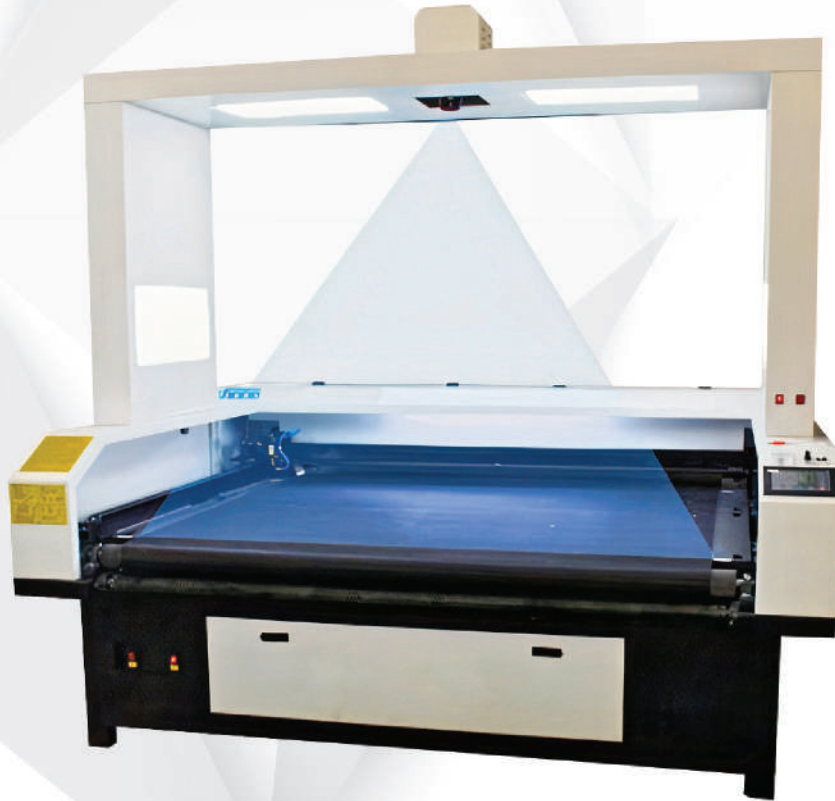

全景相机视觉定位单头/双头激光自动裁剪机

Panoramic camera vision position single / double head laser cutting machine

Features 产品特点:

- 集自动寻边，模板套切，抄板，样衣以及小批量裁剪等多种功能于一体，一机多用
- 无需勾图，自动提取轮廓，智能识别
- 切割速度可达8-54m/min，省时高效
- 精确切割无须边
- 真正流水线生产，送料扫描一次完成，高效快捷，1键式生产
- 整机集成度高，占地面积小
- 双头同时异形寻（沿）边裁切：一台双头=单头定位激光机产量；
- 双头异步，让裁剪变的简单：真正的同时左头画圆，右头画方。
- 设备可分：横式和竖式
- Integrated auto edge tracking, mold template cutting, normal cutting mutli function in one machine
- No need image figure, auto contour extraction and intelligent identification
- Cutting speed up to 8-54m/min, Highly efficiency.
- Precision cutting without hair brim
- Real production line, feeding & scanning at same time, highly efficieincy one-button full production
- High intefration, less space occupation
- Asynchronous double head cutting at the same time to find (along) unnormal edge separately ;
One double head = two single head positioning laser cutting productivity
- Asynchronous double head cutting, let seperately cutting become simple; Could realize left head cutting circle, right head cutting square at the same time.
- Frame construction: horizontal & vertical both is available

Technical Specification 技术参数:

型号	Model	JHX-180140
激光类型	Laser Type	CO ² 封离式激光器 Hermetia and detached CO ² laser tube
激光功率	Laser Power	150w
切割面积	Cutting Area (mm)	1800×1400
控制软件	Software	自主知识产权控制系统 JinHao professional controlling software
冷却方式	Cooling Method	水冷 Water-cooling
切割速度	Cutting Speed	0-540000mm/min
定位精度	Location precision	≤±0.01mm
切割能量控制	Cutting Power Control	可做微调 fine tuning possible
工作电压	Working Voltage	220V±10% 50-60HZ
运动系统	Moving System	伺服系统 Imported servo system
配件	Auxiliaries	抽风机, 排风管 Wind pipe Wind pump etc
数据格式	Data Format	AI, BMP, PLT, DXF, DST