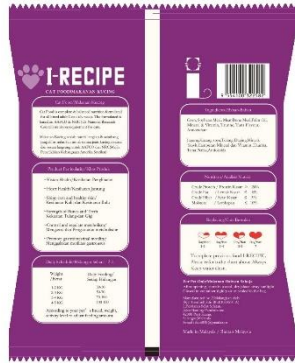

OUR BRANDS

I-RECIPE

SUNLIKE

I-RECIPE
Choice

I-RECIPE
Premium

I-RECIPE

400g x 55pkt

800g x 30pkt

Crude Protein $\geq 26\%$;

Crude Fat $\leq 8\%$

Tuna Flavour

Ocean Fish Flavour

I-RECIPE

DOG FOOD 7KG

I-RECIPE Choice

Flavour :
Ocean Fish Flavour

Packing Size :
1.1kg x 17pkt

Nutrition :
1)Crude Protein \geq 26%
2)Crude Fat \leq 8%

I-RECIPE Premium

Flavour :
Chicken Flavour

Packing Size :
1.2kg x 15pkt

Nutrition :
1)Crude Protein \geq 32%
2)Crude Fat \leq 12%