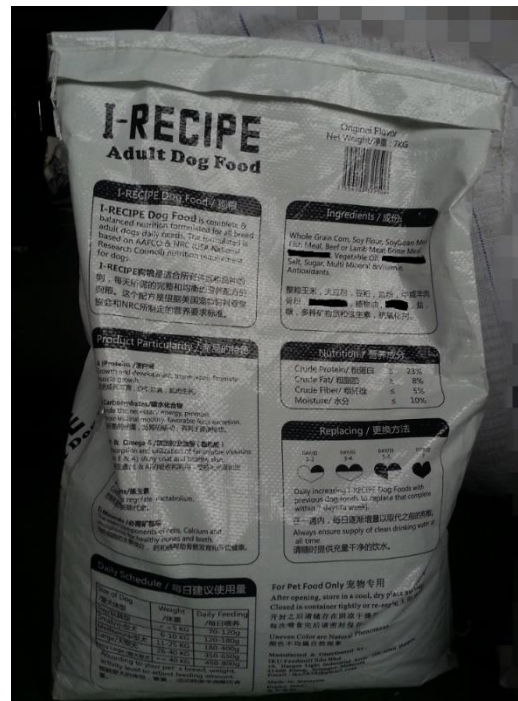

Crude Protein $\geq 26\%$;

Crude Fat $\leq 8\%$

Tuna Flavour

Ocean Fish Flavour

I-RECIPE

DOG FOOD 7KG

I-RECIPE Choice

Flavour :
Ocean Fish Flavour

Packing Size :
1.1kg x 17pkt

Nutrition :
1)Crude Protein \geq 26%
2)Crude Fat \leq 8%

I-RECIPE Premium

Flavour :
Chicken Flavour

Packing Size :
1.2kg x 15pkt

Nutrition :
1)Crude Protein \geq 32%
2)Crude Fat \leq 12%