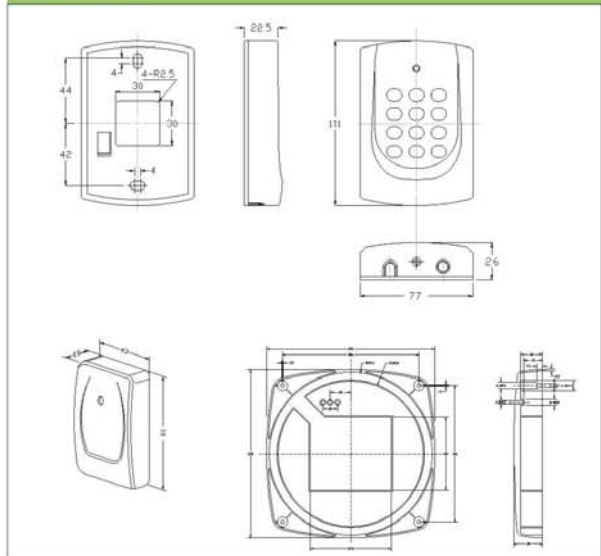

Wiegand Reader AR-721U

Networking 125K Waterproof

Wiegand Reader AR-721K

Networking 125K Mifare®

Dimensions

Specification	
RF Frequency	125KHz / 13.56MHz
Power Requirement	125K 9 - 16VDC
	13.56M 9 - 24VDC
Power Consumption	<1.5W
Communication Interface	RS-485 (737H only), TTL Wiegand (737U only) and OMRON
Baud Rate	9600 bps / 19200 bps (N, 8, 1)
Environment	-20°C ~ +75°C
Compliance	ISO 14443A (13.56M only)
Proximity Reading Range	125K 12-20cm
	13.56M 3-8cm
Read / Write	125K Read Only
	13.56M Read / Write
Supported Tags	125K EM4001 / EM4012 Compliant
	13.56M Mifare Ultra Light (L10)
	13.56M Mifare Standard (S50) Mifare Plus (P60)
Indicator	A bi-color LED and a beeper
Waterproof	Yes
Color	Dark Pearl Gray
Dimension (mm)	113(H)*71(W)*36(D)
Weight (g)	80±10
Housing Material	ABS

Wiegand / RS-485 Reader AR-737H / AR-737U

Networking 125K Mifare®

Waterproof

Dimension