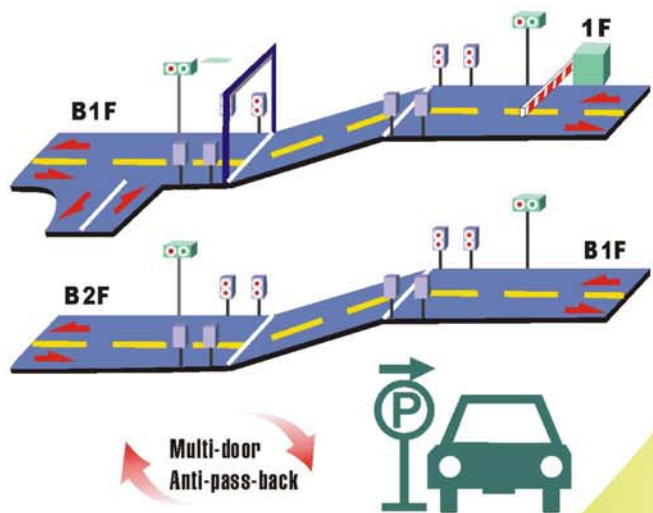

READER

Wiegand Reader

AR-721U 125K

AR-721K 125K/MIFARE

AR-661U 125K

Wiegand / RS-485 Reader

AR-737H/U 125K/MIFARE

- Various programmable output formats WG26/34, ABA-II, ASYNC & OMRON
- Anti-pass-back supported when integrating with other networking readers / stand-alone controllers
- Built-in watchdog to prevent the system from halting
- Easily integrated with Soyal or other access control systems.

LIFT CONTROL

PARKING

SOYAL®

FC CE
SOR MA

READER

Wiegand Reader Smart Card Reader

AR-721U
AR-661U

AR-721K
AR-737H/U

Long-Range Wiegand Reader AR-661U

Networking 125K Waterproof

Specification			
Item Number	AR-721U	AR-721K	AR-661U
RF Frequency	125KHz	125KHz / 13.56MHz	125KHz
Power Requirement	9-16VDC		12-18VDC
Power Consumption	50mA	125KHz	80mA
		13.56MHz	<1W
Communication Interface	WG 26 / 34, ABA-II, ASYNC, OMRON		
Baud Rate	9600 bps (N, 8, 1)		
Environment	-20°C to +75°C		
Proximity Reading Range	3-8cm	10-18cm (125K) 3-8cm (13.56M)	33-60cm
Indicator	A bi-color LED and a beeper	A bi-color LED and a beeper	Three LED and a beeper
Keypad	✗	✓	✗
Waterproof	Option	✗	✓
Color	Dark Pearl Gray / Silver		Dark Pearl Gray
Dimension(mm)	80.5(H)*43(W)*18(D)	111(H)*77(W)*26(D)	228(H)*228(W)*38(D)
Weight (g)	40 ± 5	90 ± 10	1.000 ± 50
Housing Material	ABS		