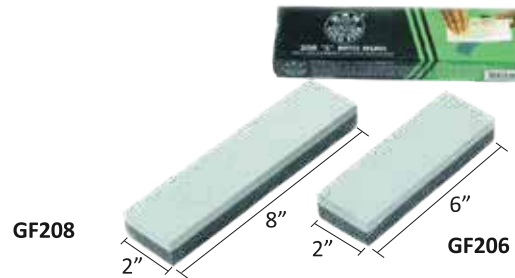

GOLD FISH SHARPENING STONE 金鱼标志刀石		
	6"	8"
Model Code	GF206	GF208
Barcode	9555221308196	9555221308202
Packing	50 pcs / carton	50 pcs / carton