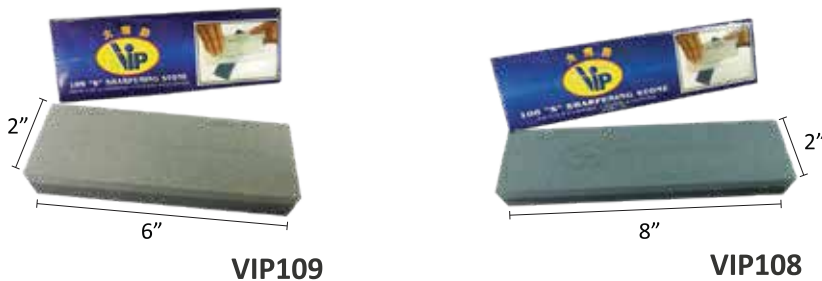

VIP SHARPENING STONE 双面刀石		
	6"	8"
Model Code	VIP109	VIP108
Barcode	9555221306444	9555221306451
Packing	50 pcs / carton	50 pcs / carton