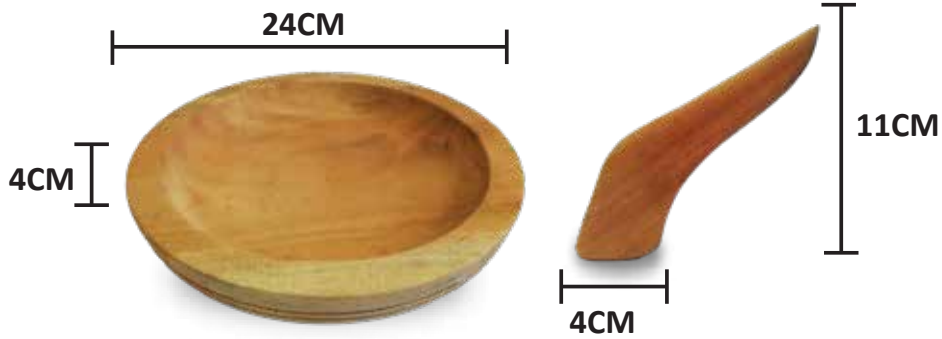

CU16

COBEK KAYU + ULEKAN					
Model Code	CU16	CU18	CU20	CU22	CU24
Barcode	9555221311752	9555221311769	9555221311776	9555221311783	9555221311790
Size	16 cm (∅)	18 cm (∅)	20 cm (∅)	22 cm (∅)	24 cm (∅)
Packing	6 sets / carton	6 sets / carton	6 sets / carton	6 sets / carton	6 sets / carton