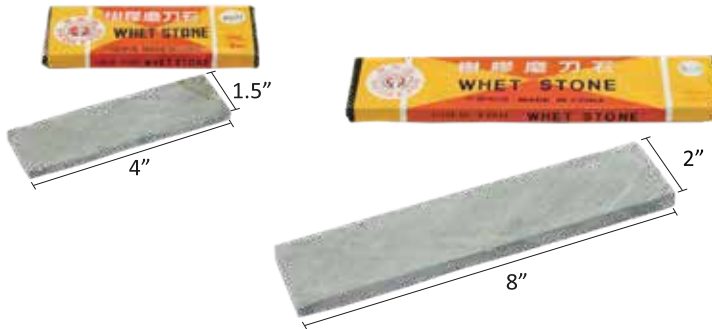

GOLD FISH SHARPENING STONE 金鱼刀石		
	4"	8"
Model Code	117	118
Barcode	9555221309766	9555221309773
Packing	20 dozen / carton	21 dozen / carton