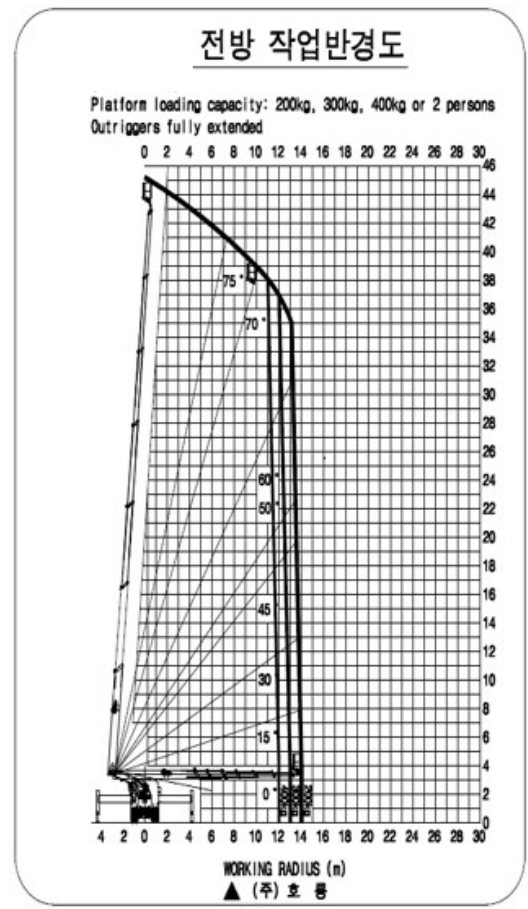

■ HORYONG 45M SKYLIFT WORKING RADIUS DIAGRAM

SIDE

FRONT

REAR