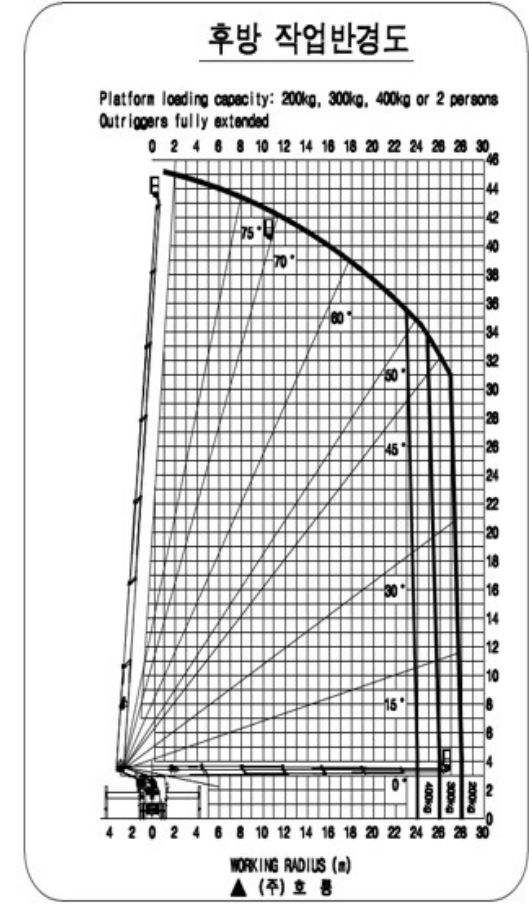

■ HORYONG 45M SKYLIFT WORKING RADIUS DIAGRAM

SIDE

FRONT

REAR