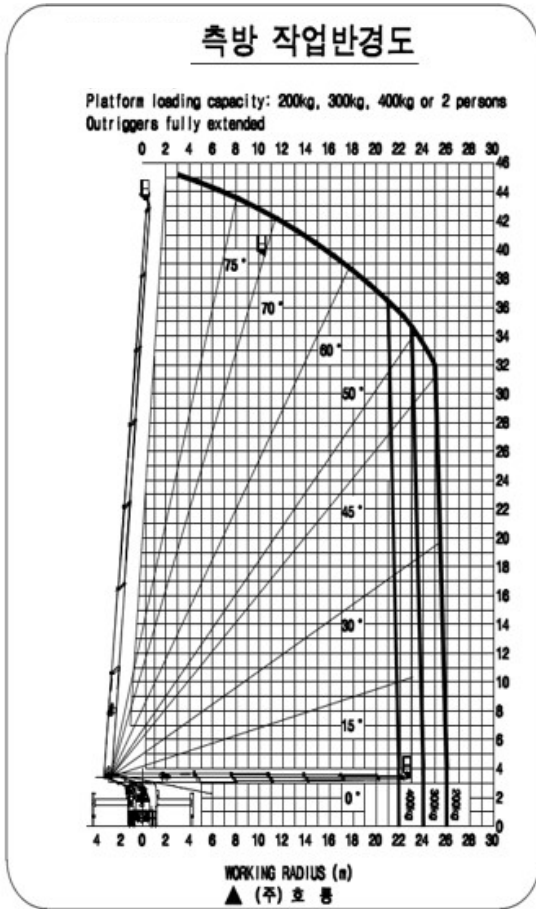

■ HORYONG 45M SKYLIFT WORKING RADIUS DIAGRAM

SIDE

FRONT

REAR