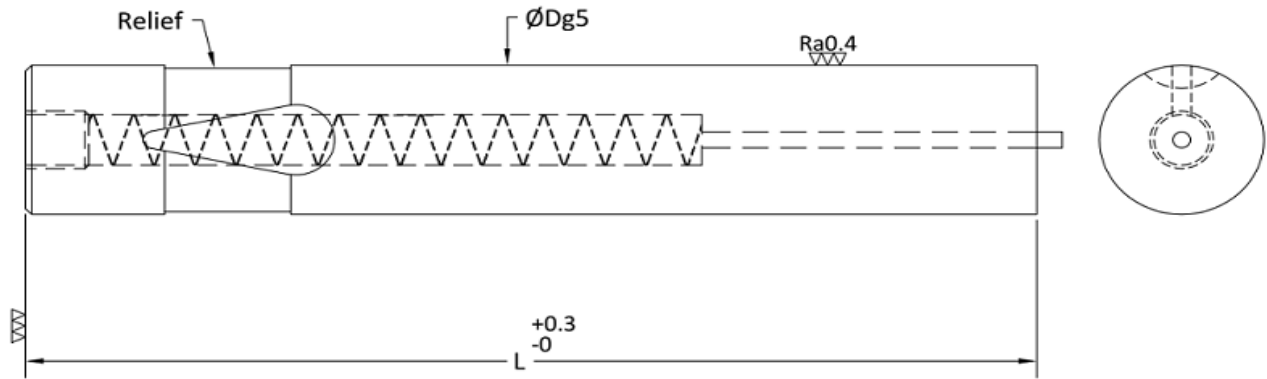

Broad World Precision

BLEB STRAIGHT BALL-LOCK JECTOR PUNCH

Type	Material	Hardness
BLEB-A	SKH-51/M2	61-63 HRC
BLEB-B	ASP-23	64-66 HRC

D	L (+0.3/-0)				
	63	71	80	90	100
10	✓	✓	✓	✓	✓
13	✓	✓	✓	✓	✓
16	✓	✓	✓	✓	✓
20	✓	✓	✓	✓	✓
25		✓	✓	✓	✓
32		✓	✓	✓	✓
40			✓	✓	✓